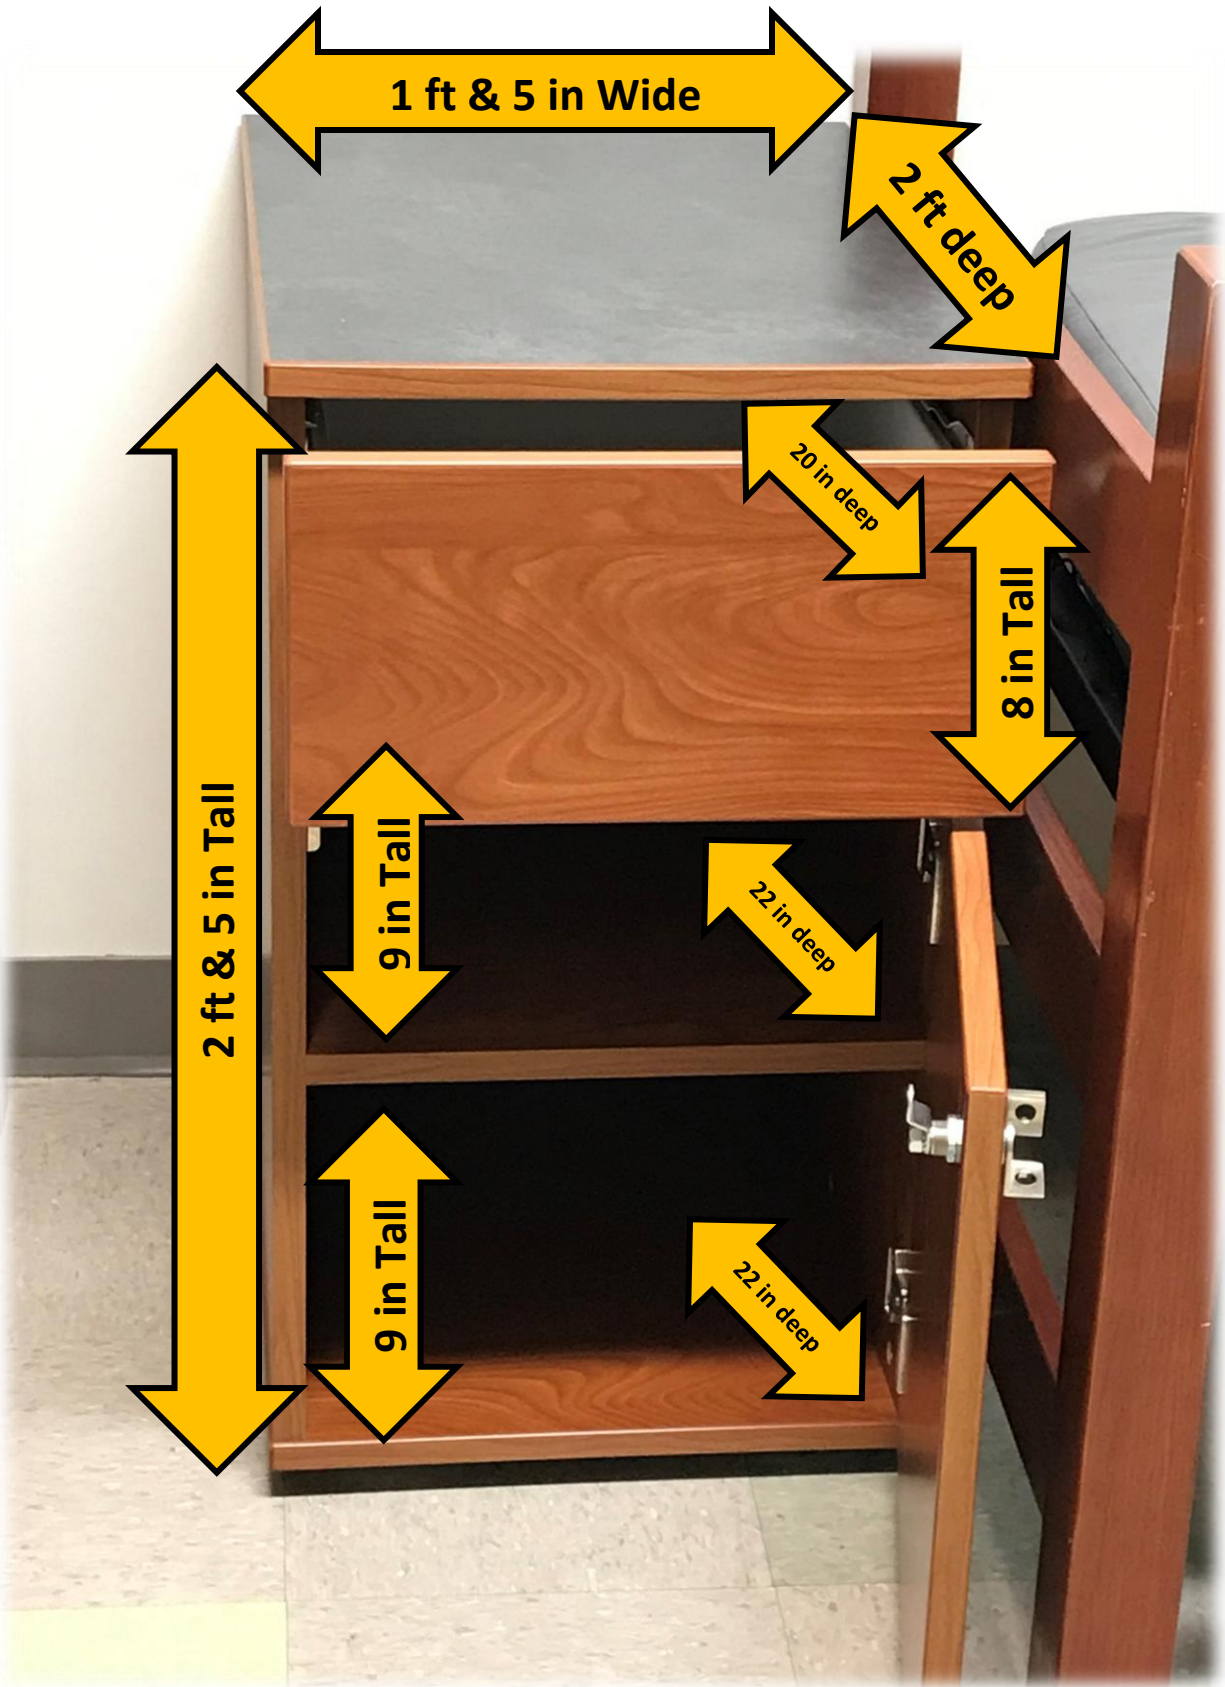

6 ft Wide

4 ft & 8 in Tall

5 in deep

1 ft & 5 in Wide

2 ft deep

2 ft & 5 in Tall

8 in Tall

9 in Tall

20 in deep

22 in deep

9 in Tall

22 in deep

2 ft & 8 in Wide

2.5 ft Tall

2 ft deep

80 in Long (Traditional Twin XL)

Tallest: 2.5 ft

Shortest: 10 in

13 in
extension

6 ft Wide

7.5 ft Tall

17 in Deep

2.5 ft Wide

2 ft Long

20 in Deep

9 in Tall

20 in Deep

9 in Tall

20 in Deep

9 in Tall

13 in
extension