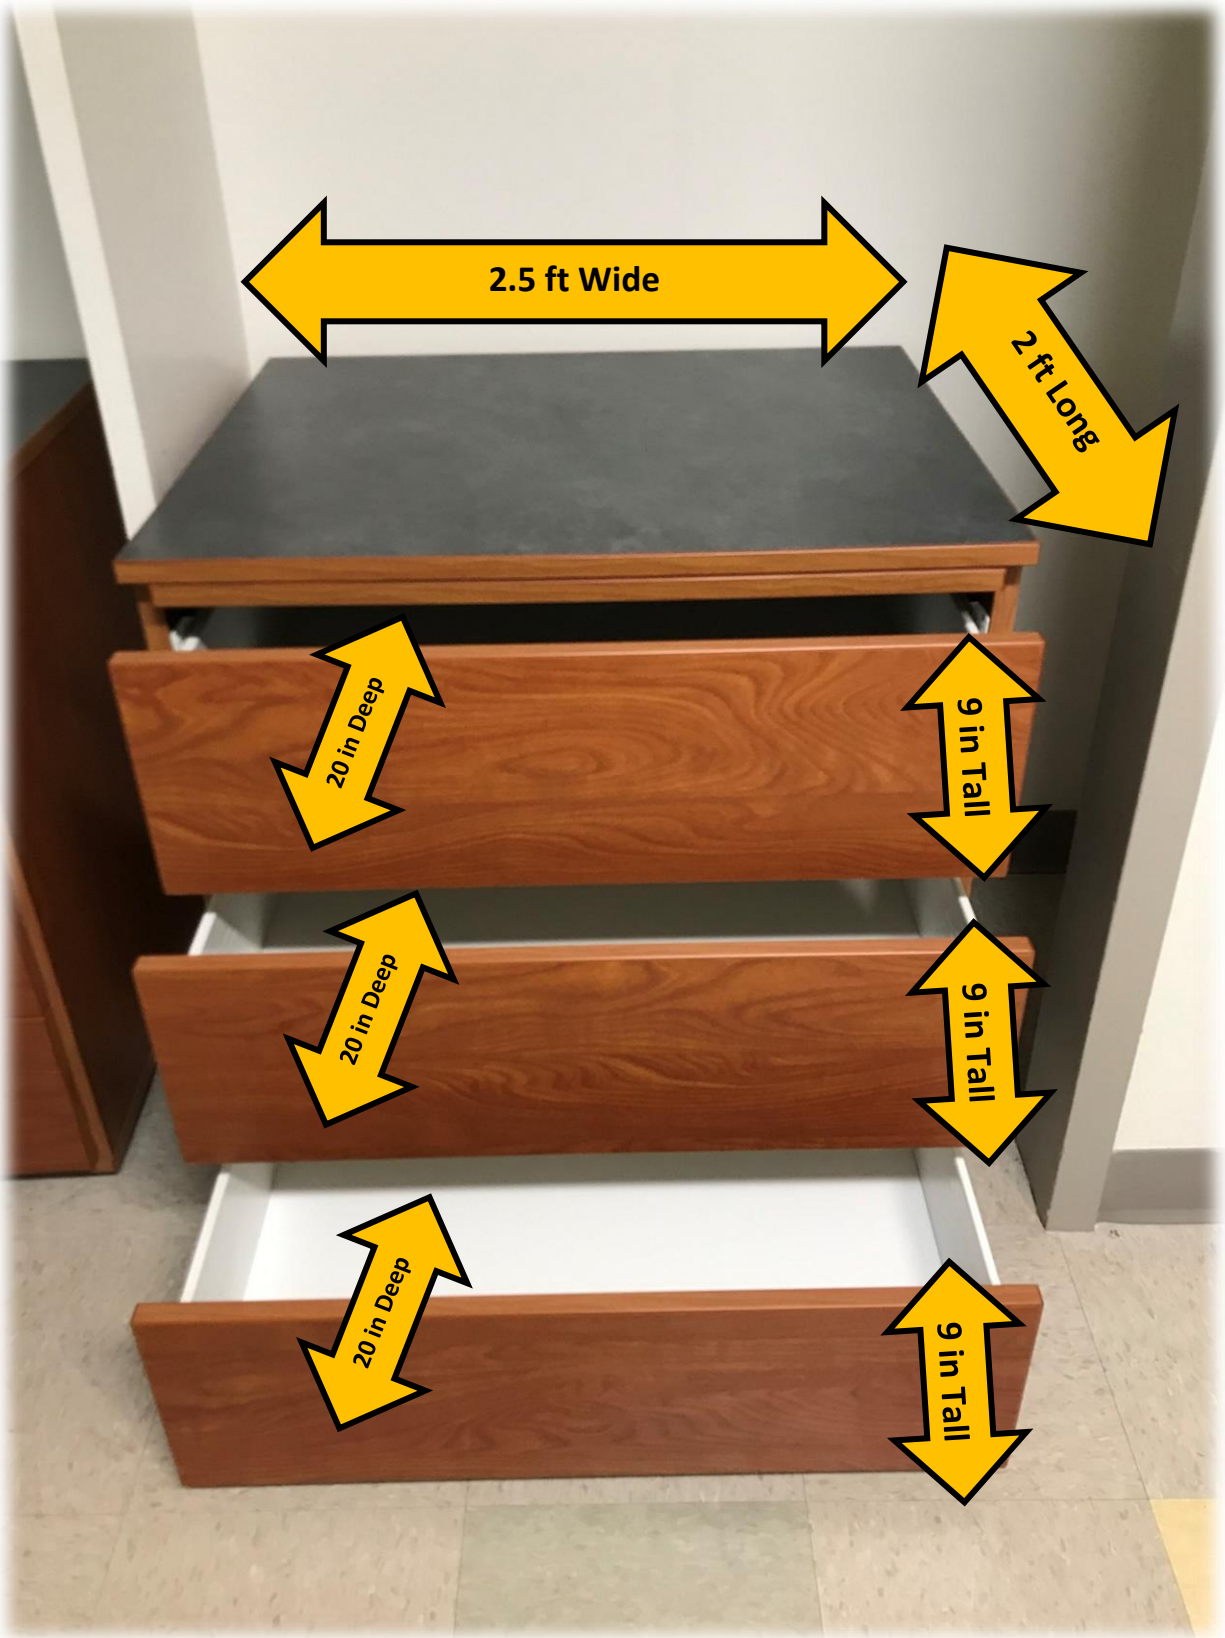

6 ft Wide

4 ft & 8 in Tall

5 in deep

1 ft & 5 in Wide

2 ft deep

2 ft & 5 in Tall

8 in Tall

9 in Tall

20 in deep

22 in deep

9 in Tall

22 in deep

2 ft & 8 in Wide

2.5 ft Tall

2 ft deep

80 in Long (Traditional Twin XL)

Tallest: 2.5 ft

Shortest: 10 in

13 in
extension

6 ft Wide

7.5 ft Tall

17 in Deep

2.5 ft Wide

2 ft Long

20 in Deep

9 in Tall

20 in Deep

9 in Tall

20 in Deep

9 in Tall

13 in
extension