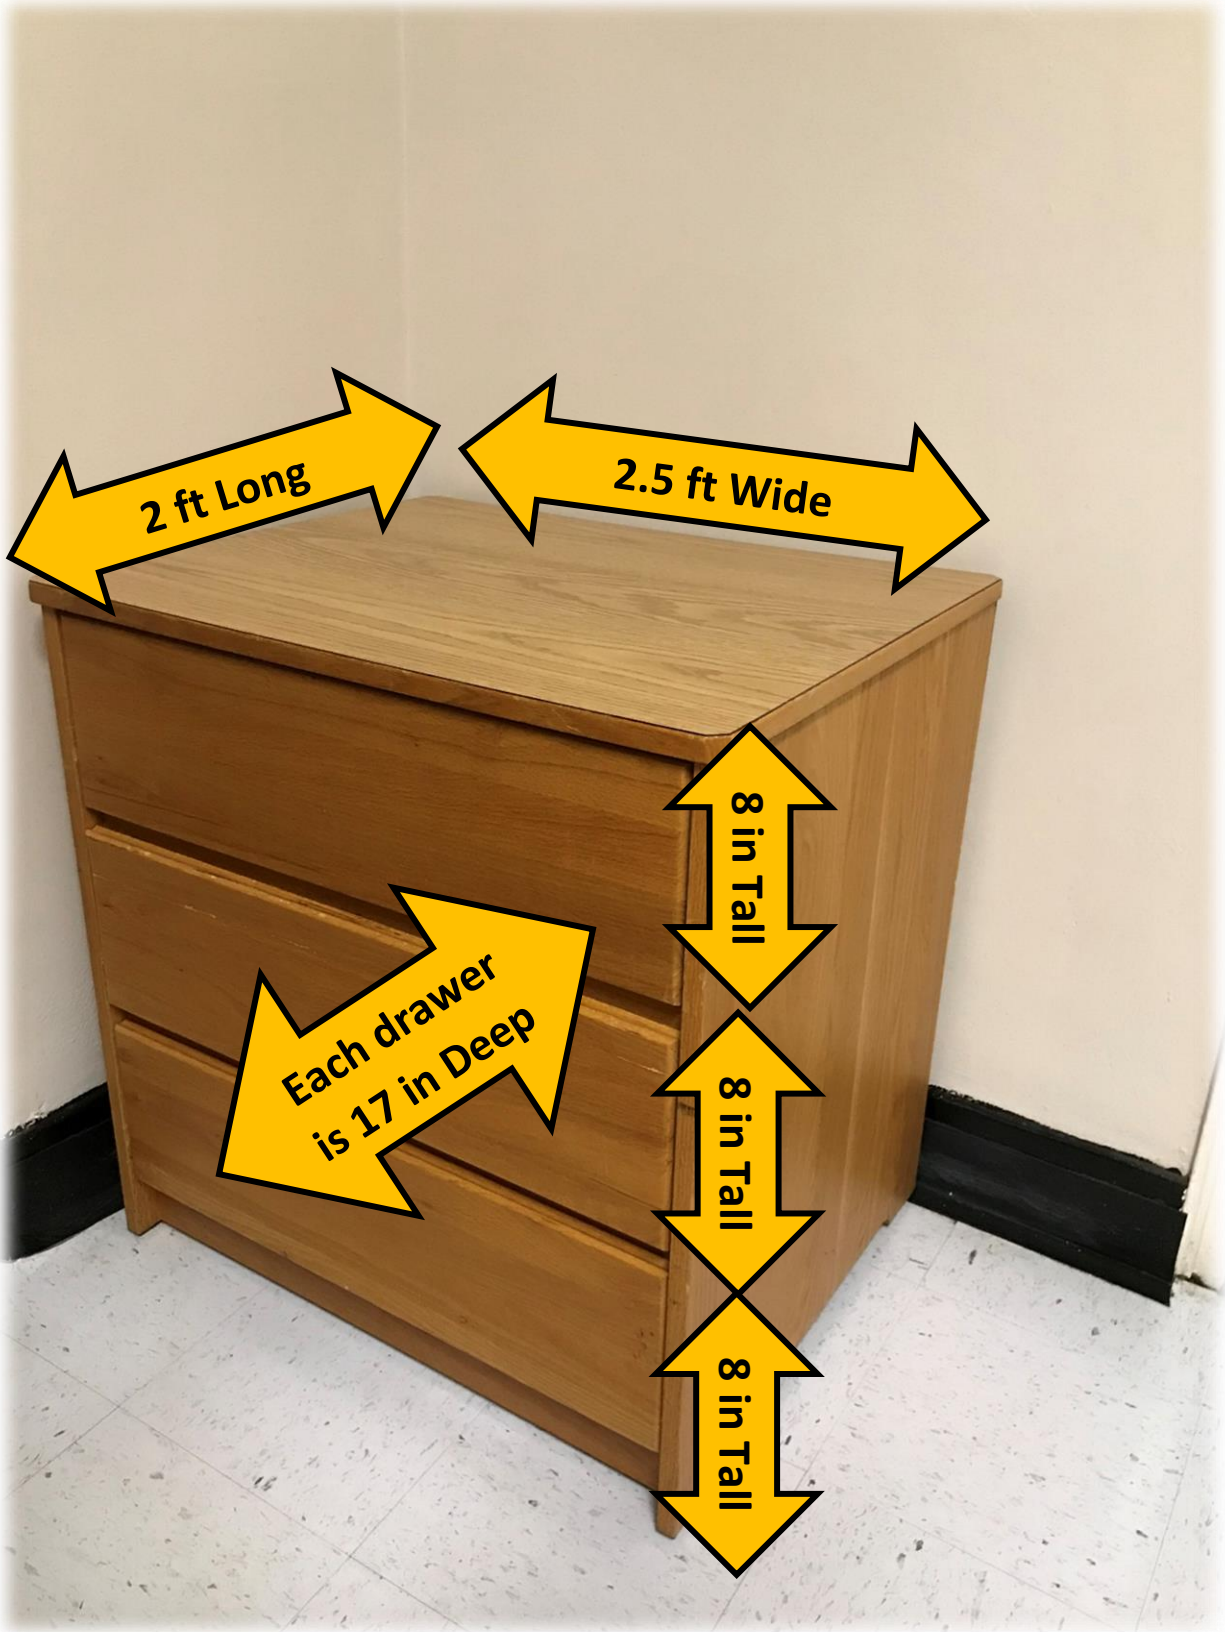

4 ft Wide

5 ft Tall

6 in Deep

2 ft Long

2.5 ft Wide

8 in Tall

8 in Tall

8 in Tall

Each drawer is 17 in Deep

2.5 ft Tall

9 in Deep

This shelf can be moved.

2 ft Long

3.5 ft Wide

Not a Drawer

7 in Tall

Each Drawer is  
19 in Deep

7 in Tall

1 ft Tall

2.5 ft Tall

3 ft Wide

7 ft Tall

2 ft Deep

80 in Long (Traditional Twin XL)

Tallest: 2.5 ft  
Shortest: 10 in