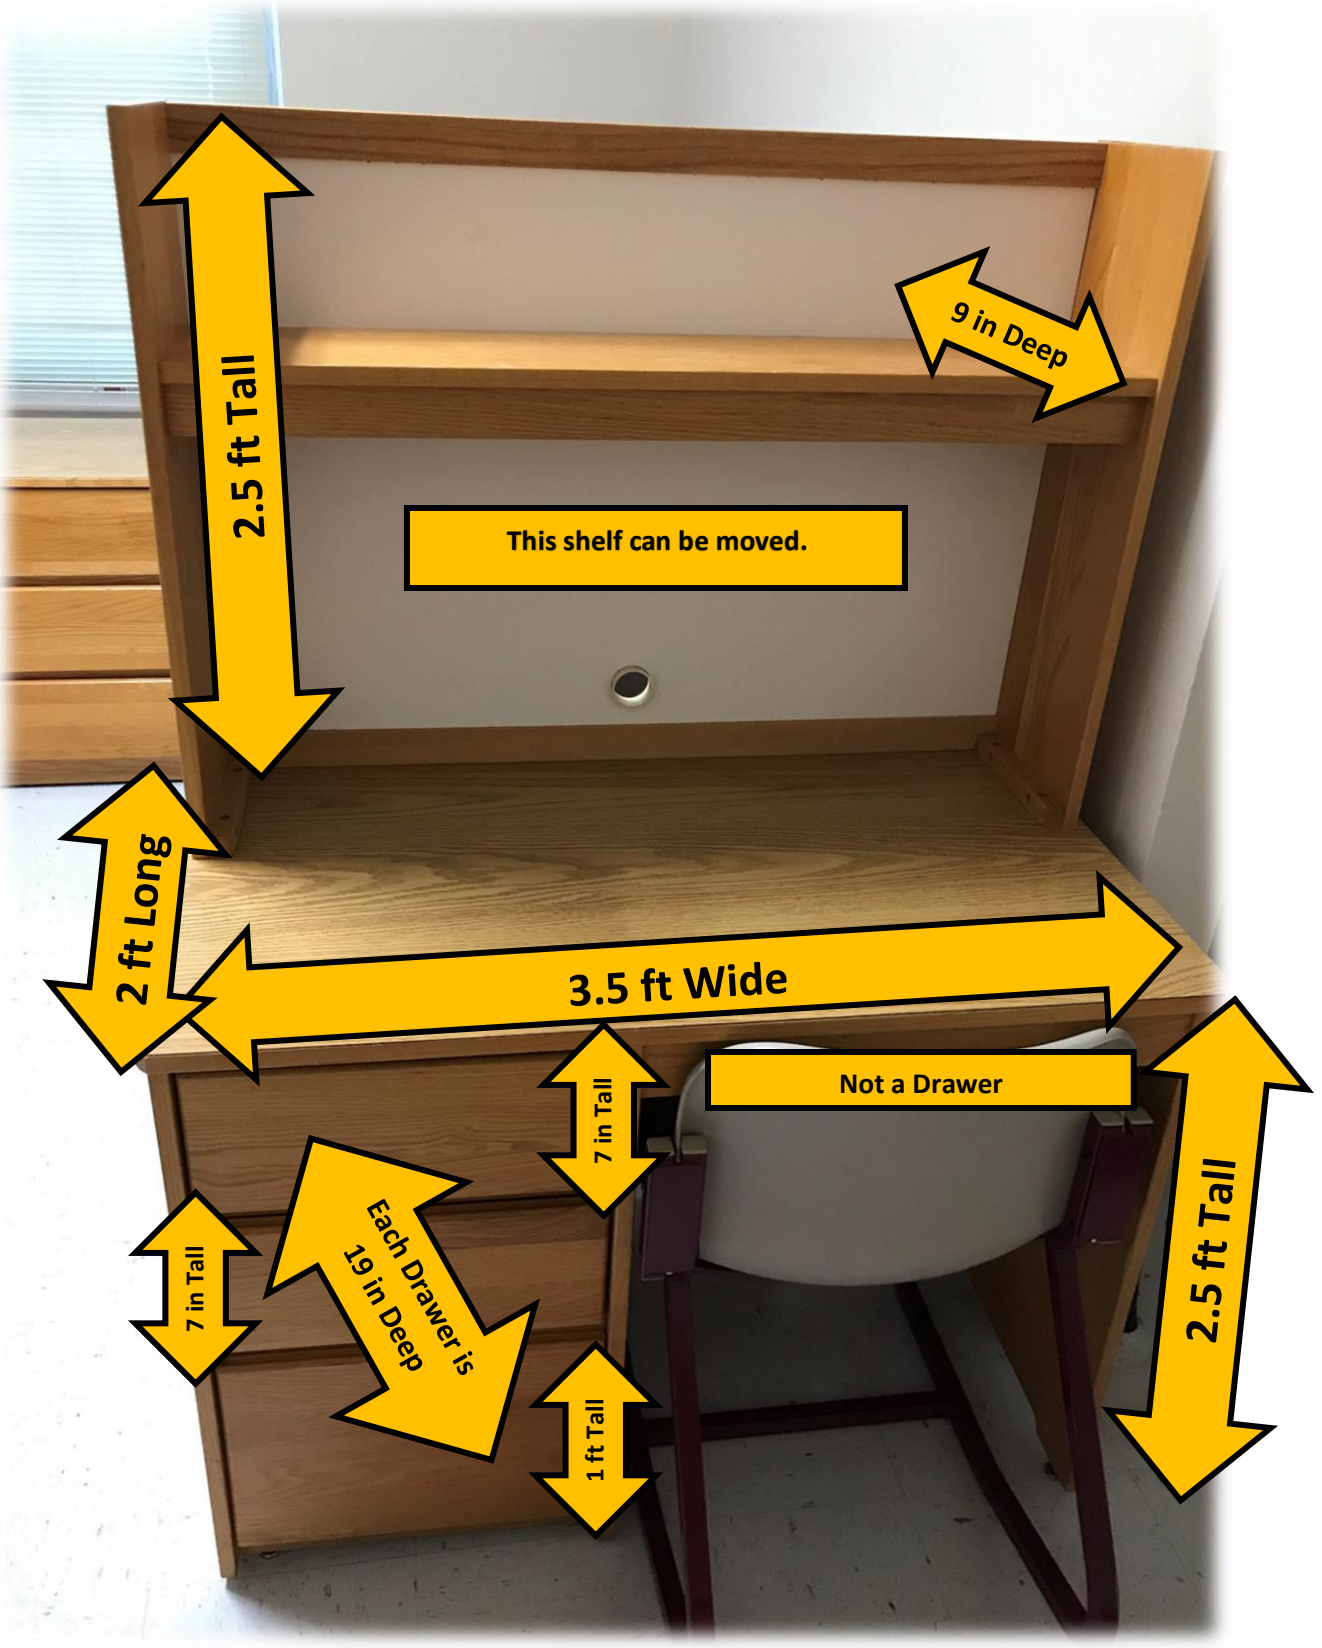

4 ft Wide

5 ft Tall

6 in Deep

2 ft Long

2.5 ft Wide

8 in Tall

8 in Tall

8 in Tall

Each drawer is 17 in Deep

2.5 ft Tall

9 in Deep

This shelf can be moved.

2 ft Long

3.5 ft Wide

Not a Drawer

7 in Tall

Each Drawer is  
19 in Deep

7 in Tall

1 ft Tall

2.5 ft Tall

3 ft Wide

7 ft Tall

2 ft Deep

80 in Long (Traditional Twin XL)

Tallest: 2.5 ft  
Shortest: 10 in