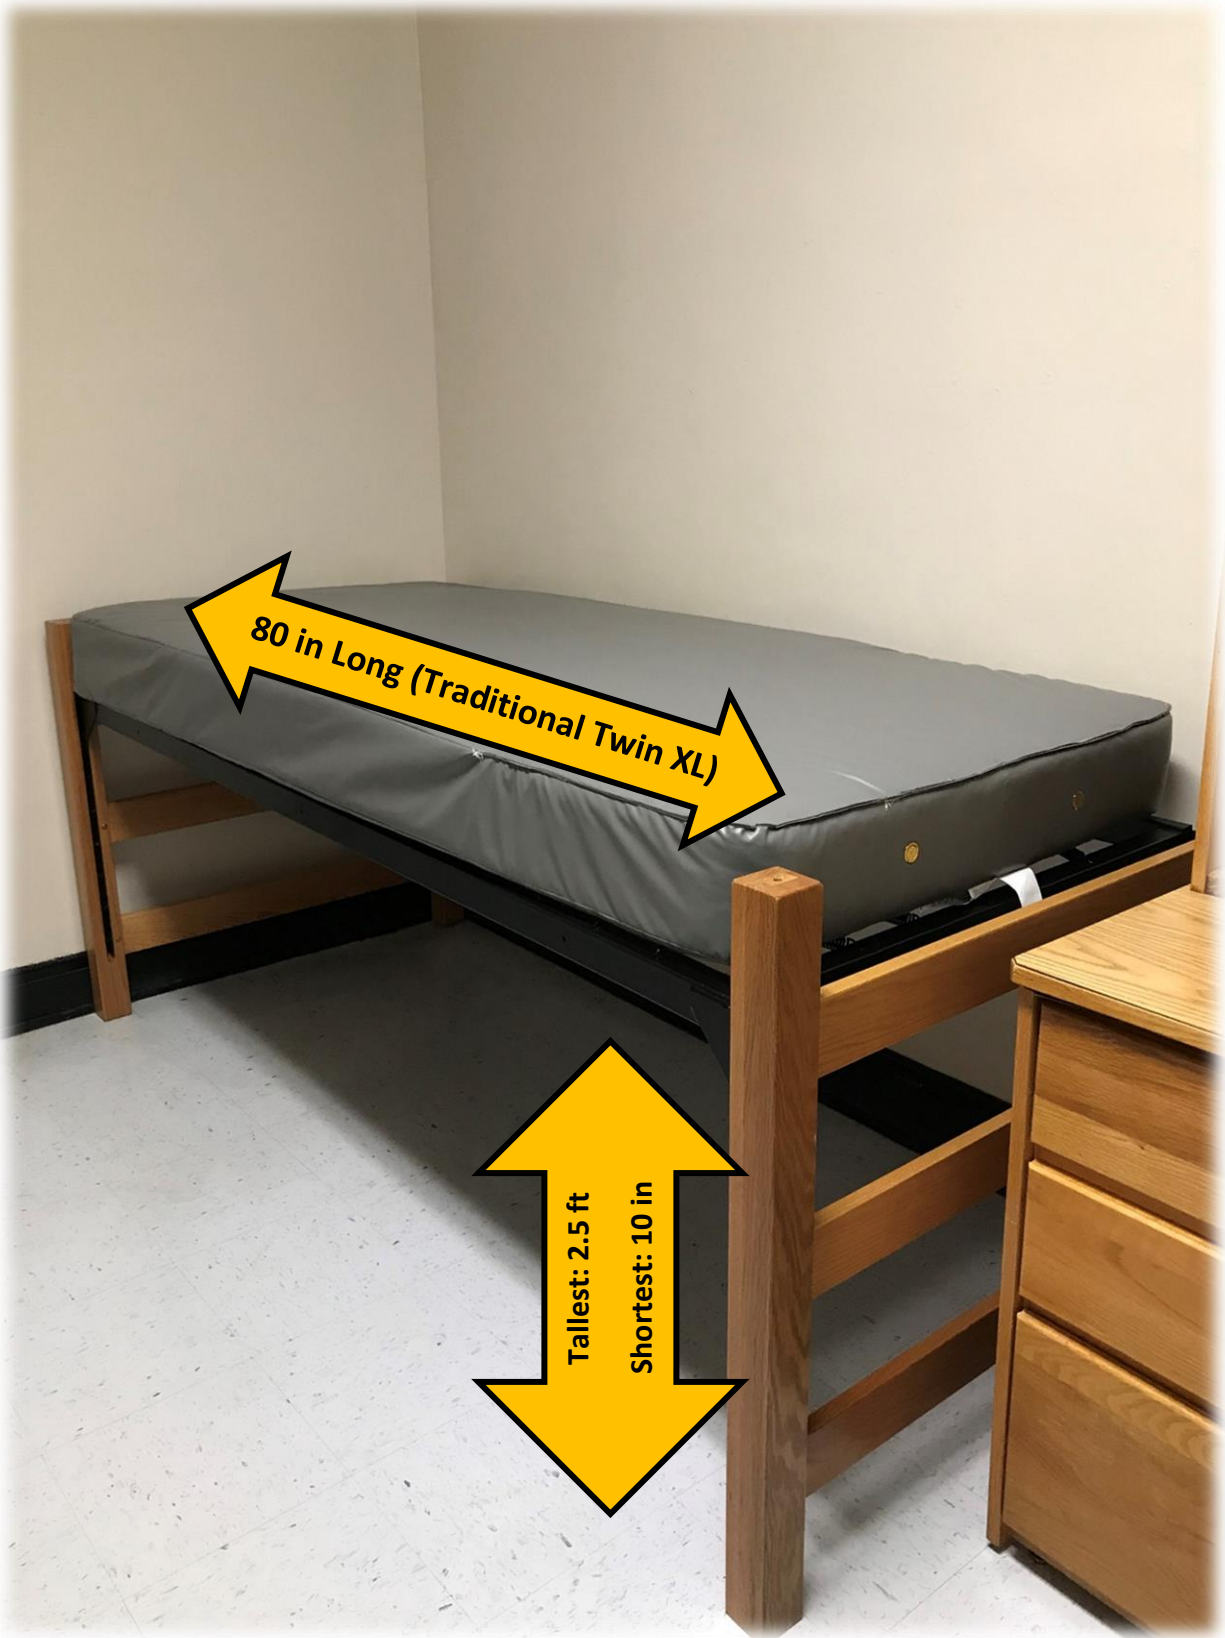

4 ft Wide

5 ft Tall

6 in Deep

2 ft Long

2.5 ft Wide

8 in Tall

8 in Tall

8 in Tall

Each drawer is 17 in Deep

2.5 ft Tall

9 in Deep

This shelf can be moved.

2 ft Long

3.5 ft Wide

Not a Drawer

7 in Tall

Each Drawer is  
19 in Deep

7 in Tall

1 ft Tall

2.5 ft Tall

3 ft Wide

7 ft Tall

2 ft Deep

80 in Long (Traditional Twin XL)