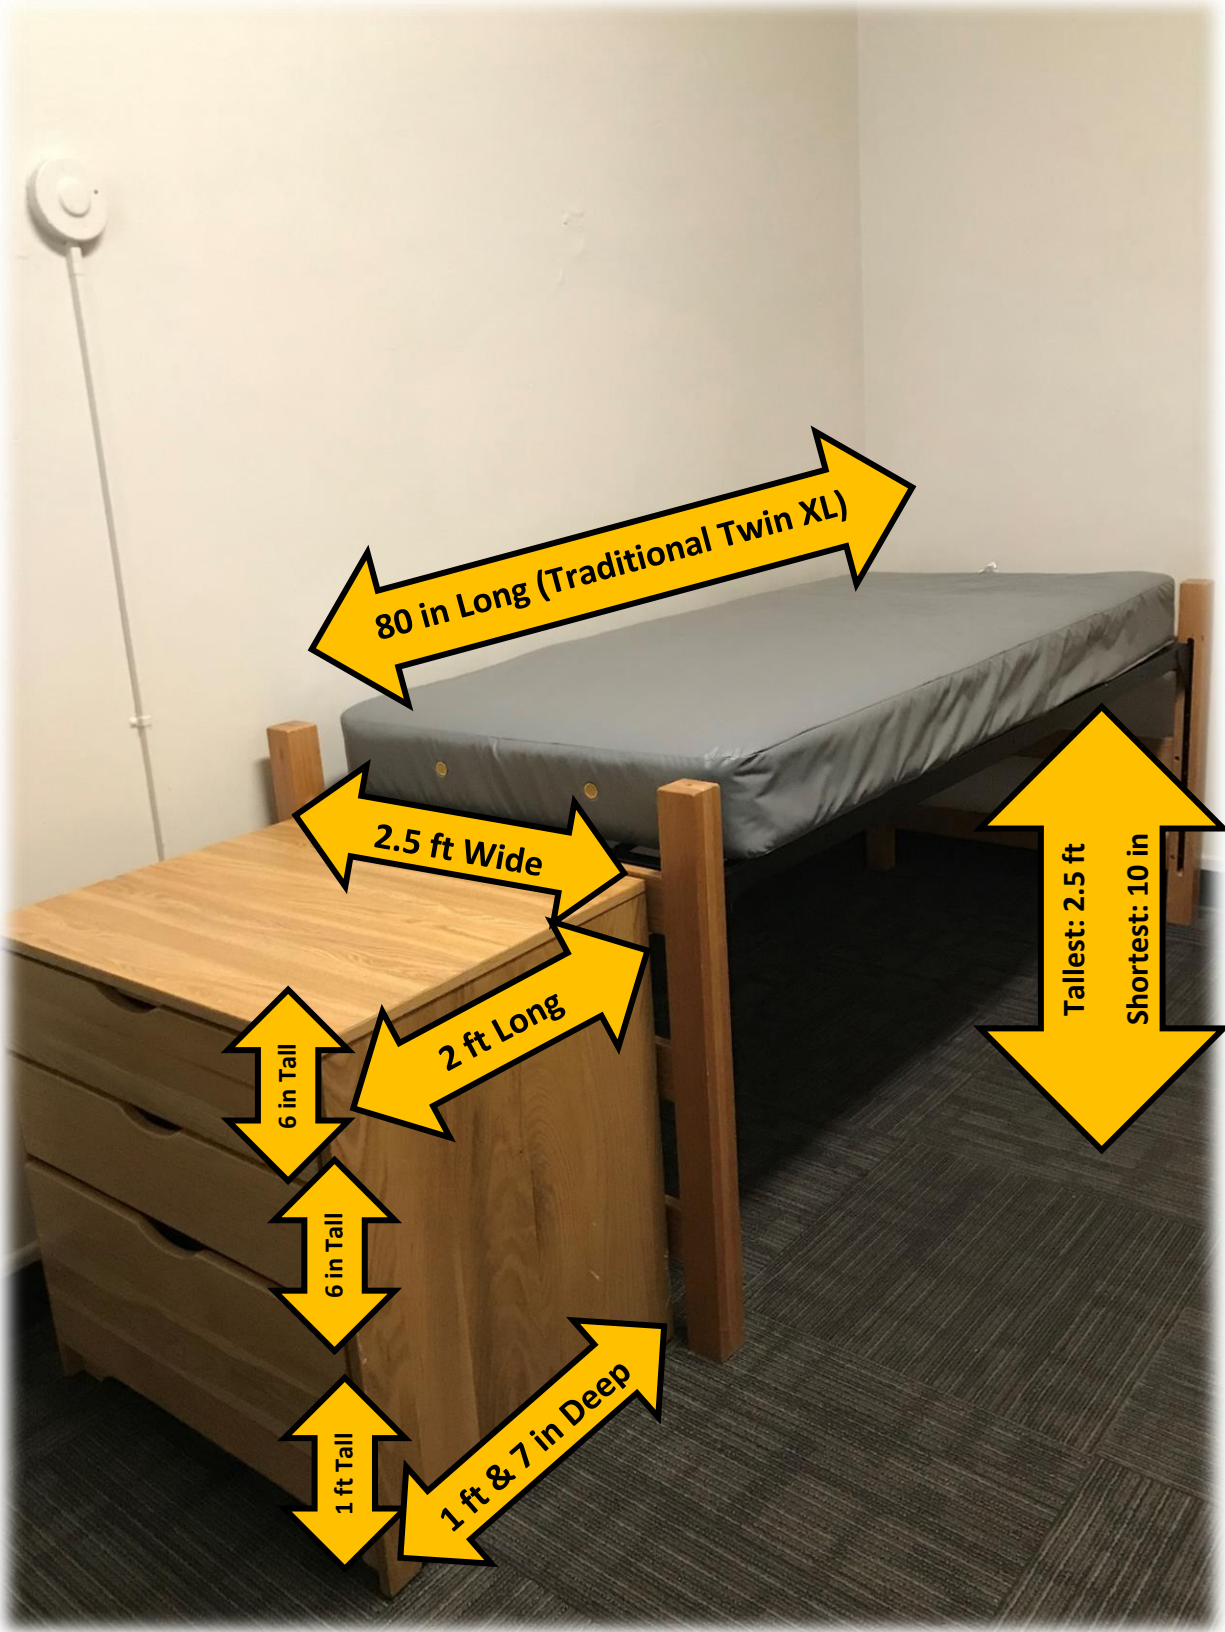

2 ft Wide

1 ft Tall

9 in Deep

Book Shelf is Movable

1 ft Tall

9 in Deep

2 ft Long

3 ft & 4 in Wide

Not a Drawer

7 in Tall

7 in Tall

19 in Deep

1 ft Tall

80 in Long (Traditional Twin XL)

2.5 ft Wide

2 ft Long

6 in Tall

6 in Tall

1 ft Tall

1 ft & 7 in Deep

Tallest: 2.5 ft
Shortest: 10 in

3 ft Wide

7 ft Tall

2 ft Deep