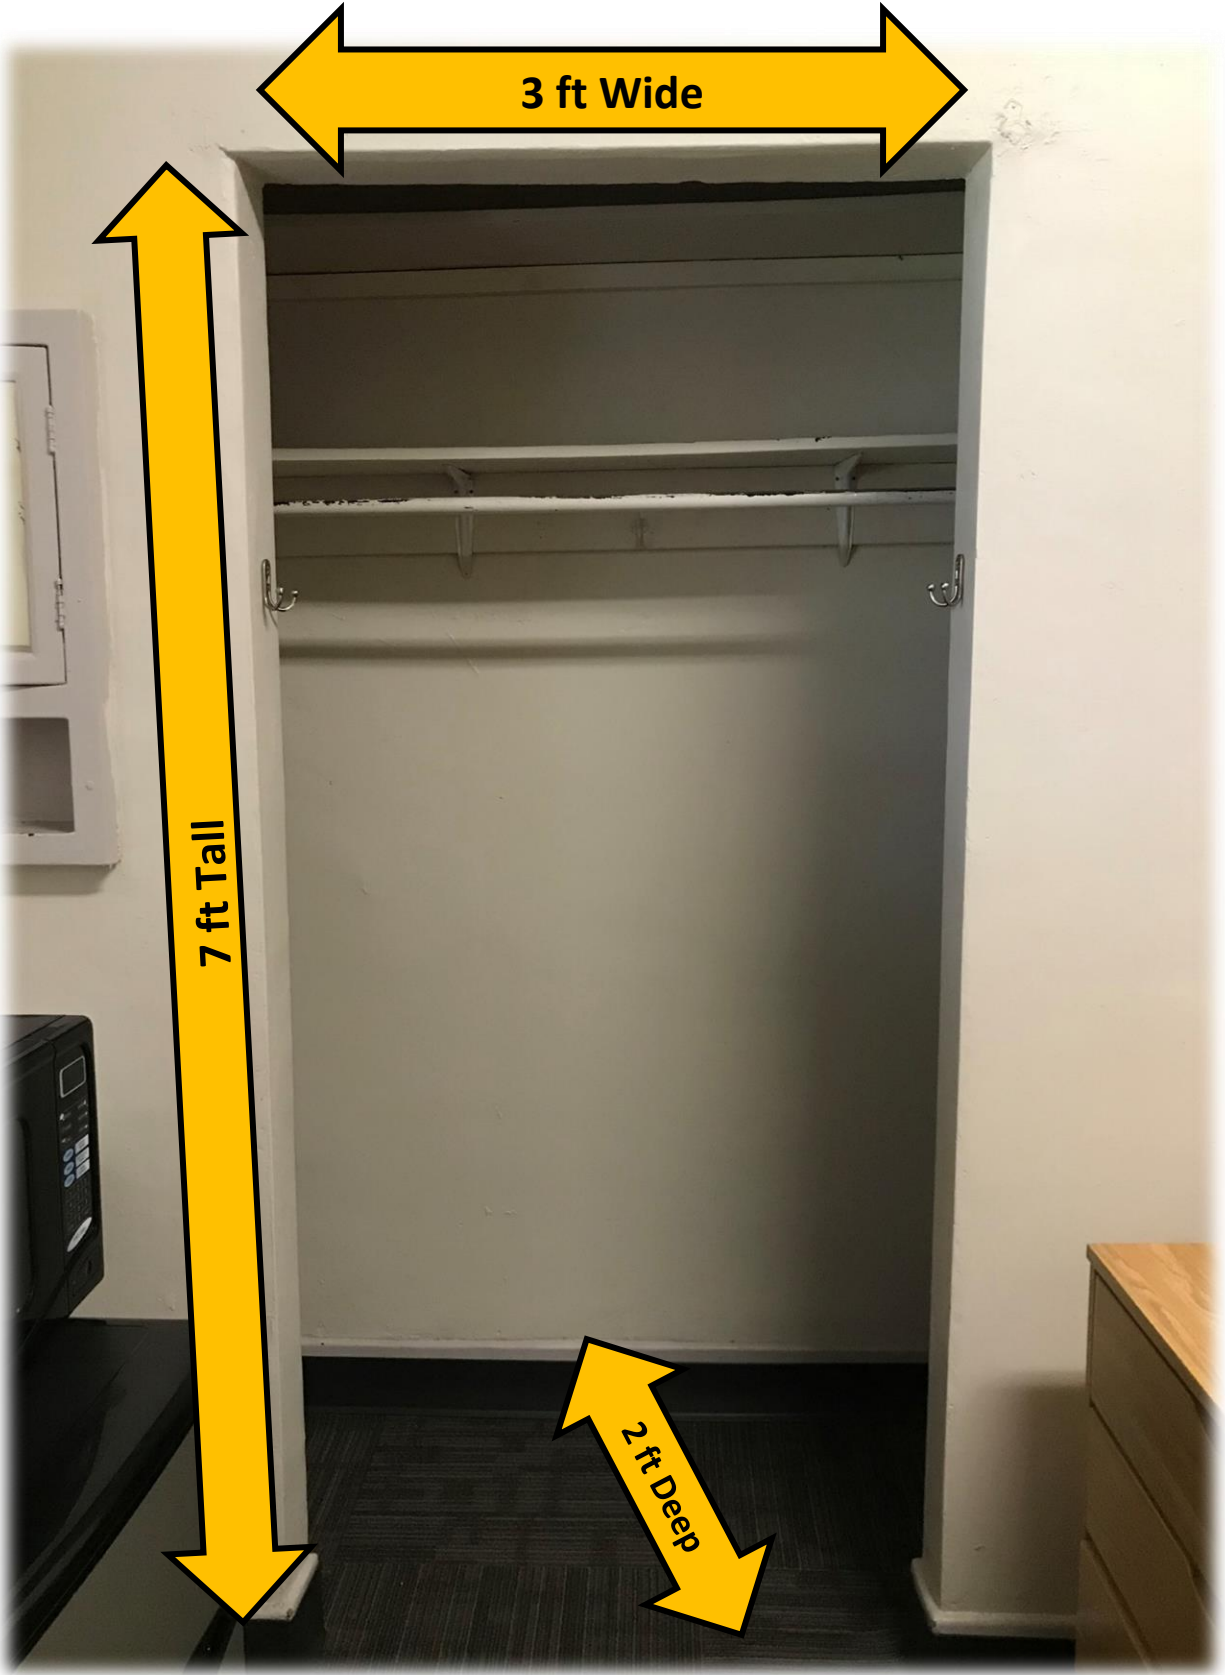

2 ft Wide

1 ft Tall

9 in Deep

Book Shelf is Movable

1 ft Tall

9 in Deep

2 ft Long

3 ft & 4 in Wide

Not a Drawer

7 in Tall

7 in Tall

19 in Deep

1 ft Tall

80 in Long (Traditional Twin XL)

2.5 ft Wide

2 ft Long

6 in Tall

6 in Tall

1 ft Tall

1 ft & 7 in Deep

Tallest: 2.5 ft
Shortest: 10 in

3 ft Wide

7 ft Tall

2 ft Deep