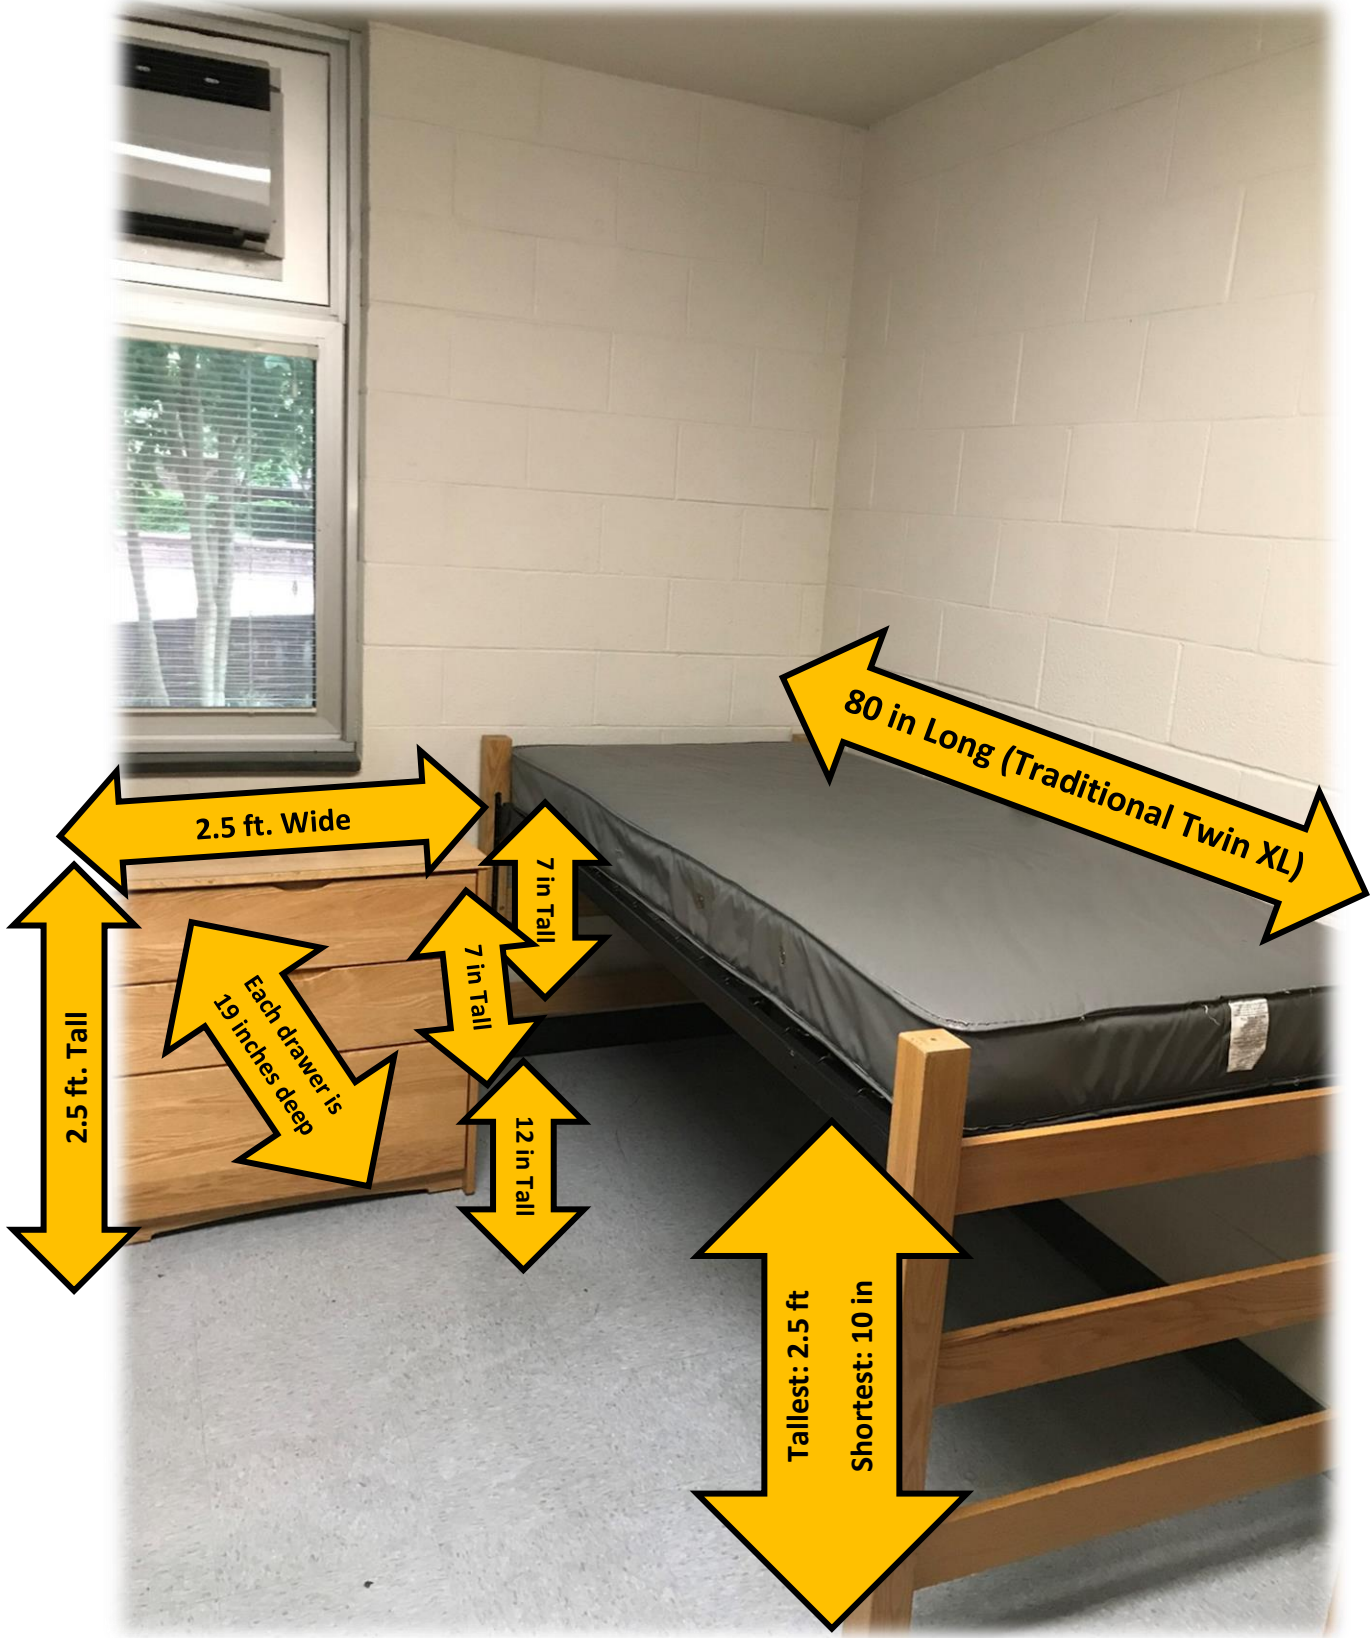

4 ft. Wide

5.5 ft Tall

5 in deep

3 ft. Wide

4.5 ft Tall

21 inches deep

19 inches deep

19 inches deep

6 in Tall

6 in Tall

3 ft. Wide

2.5 ft Tall

This shelf can be moved.

2 ft deep

Not a Drawer

20 in deep

7 in Tall

20 in deep

7 in Tall

20 in deep

1 ft Tall

2.5 ft Tall

80 in Long (Traditional Twin XL)

2.5 ft. Wide

2.5 ft. Tall

7 in Tall

7 in Tall

12 in Tall

Each drawer is
19 inches deep

Tallest: 2.5 ft

Shortest: 10 in