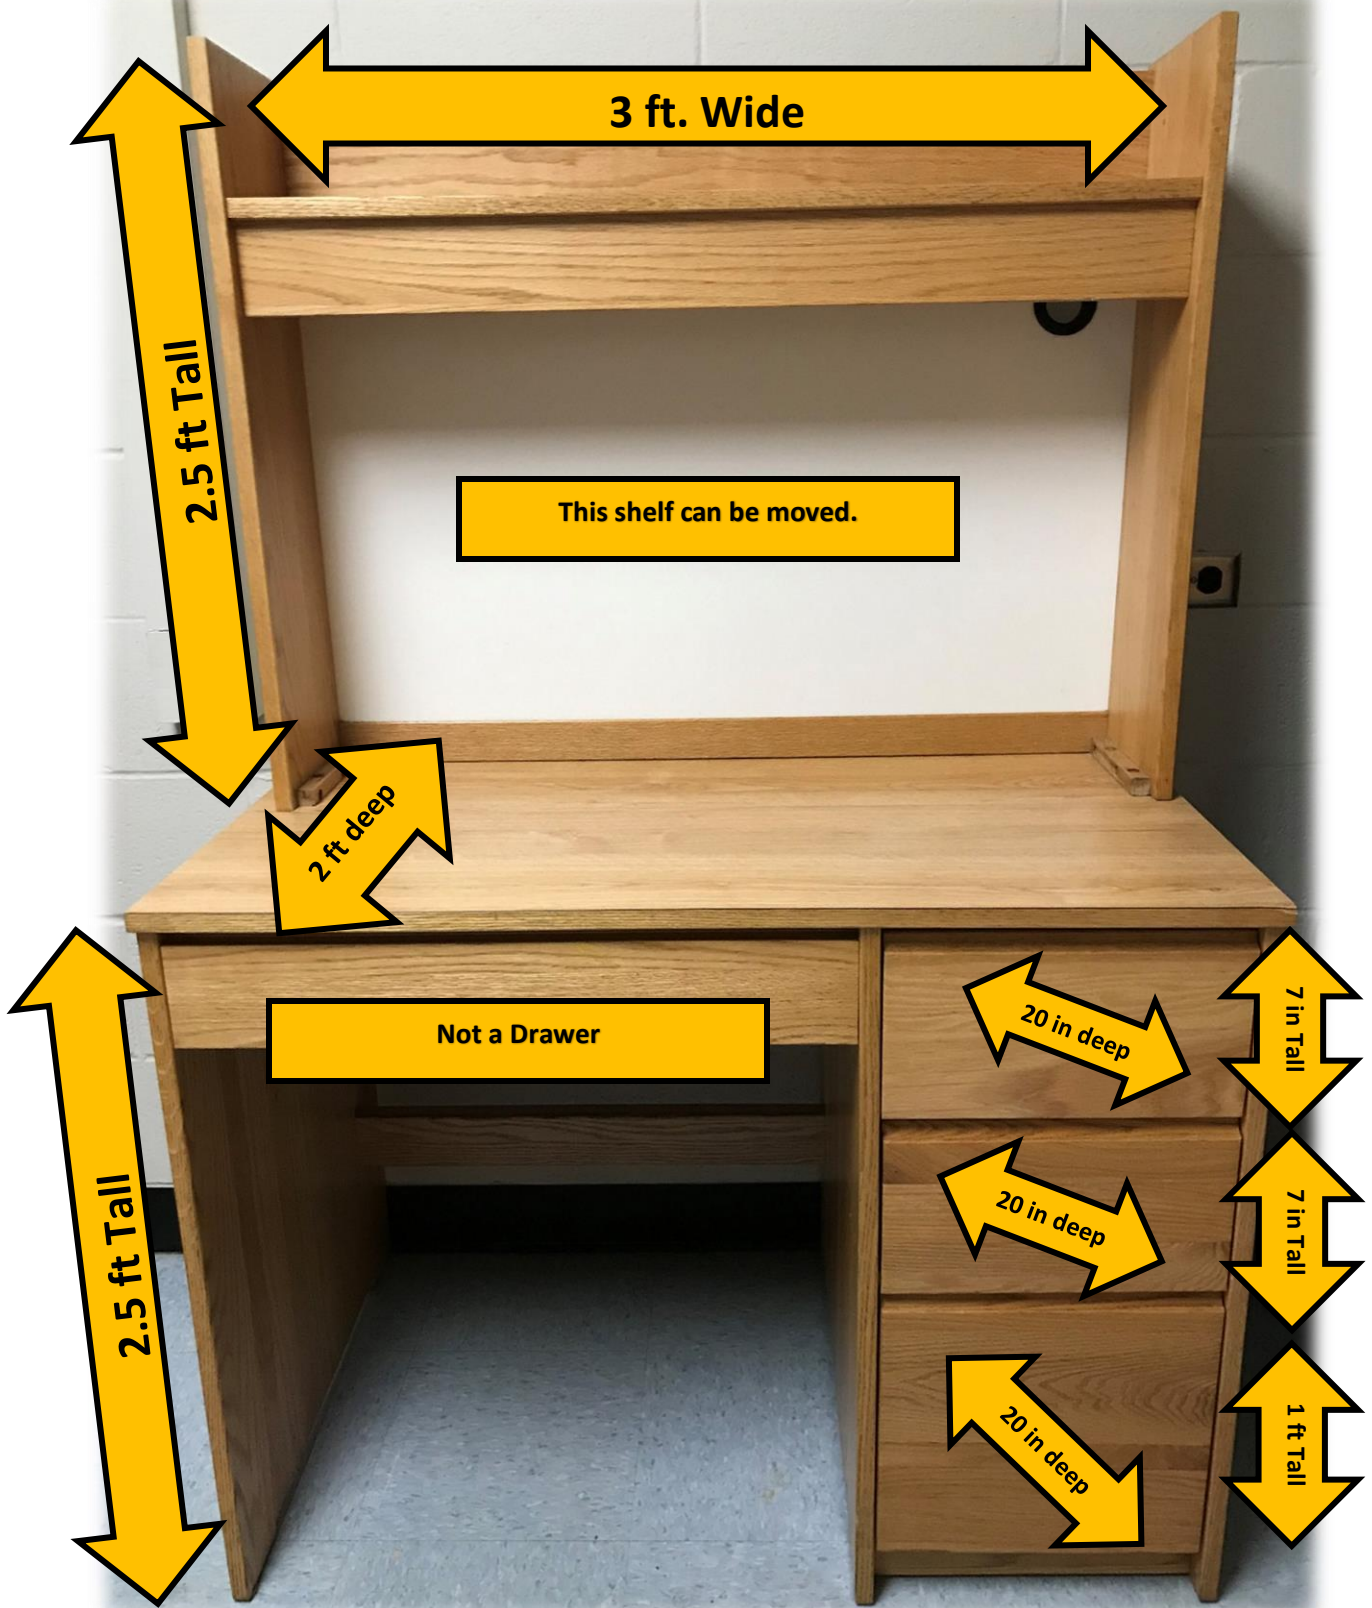

4 ft. Wide

5.5 ft Tall

5 in deep

3 ft. Wide

4.5 ft Tall

21 inches deep

19 inches deep

19 inches deep

6 in Tall

6 in Tall

3 ft. Wide

2.5 ft Tall

This shelf can be moved.

2 ft deep

Not a Drawer

20 in deep

7 in Tall

20 in deep

7 in Tall

20 in deep

1 ft Tall

2.5 ft Tall

80 in Long (Traditional Twin XL)

2.5 ft. Wide

2.5 ft. Tall

7 in Tall

7 in Tall

12 in Tall

Each drawer is
19 inches deep

Tallest: 2.5 ft

Shortest: 10 in