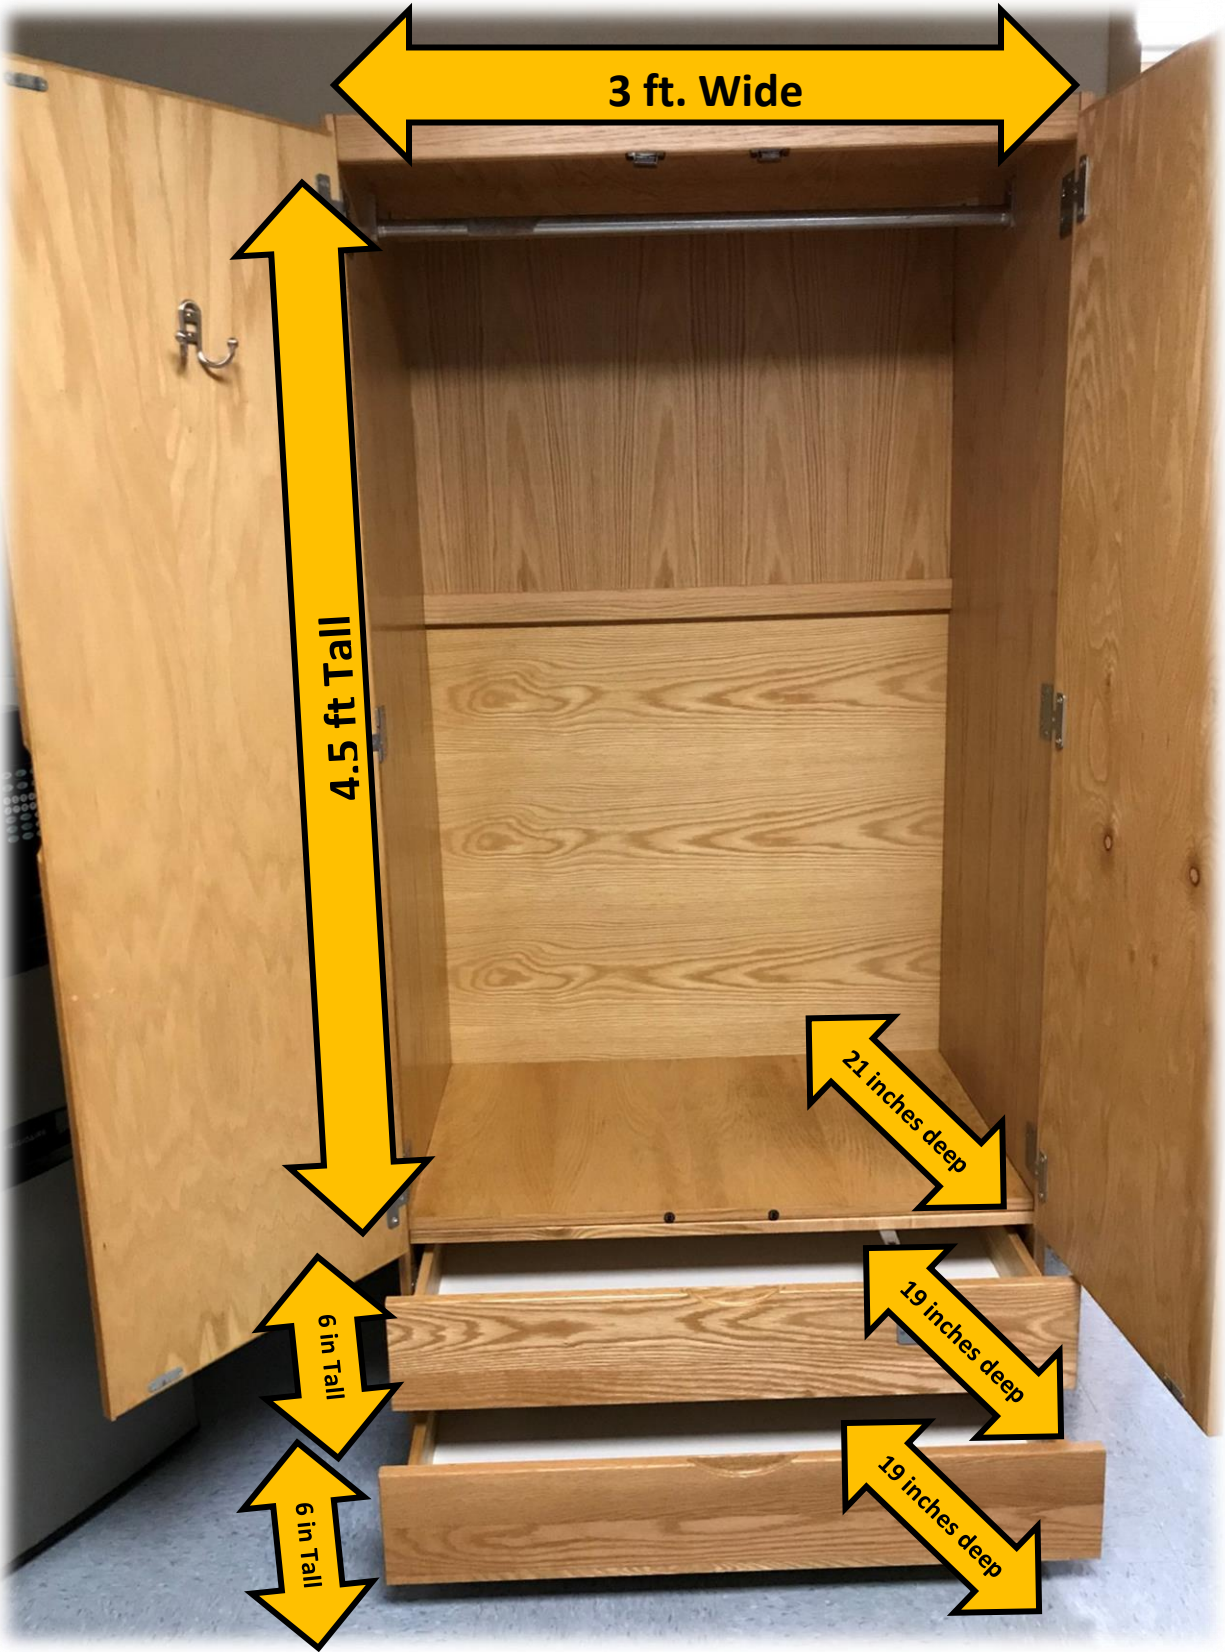

4 ft. Wide

5.5 ft Tall

5 in deep

3 ft. Wide

4.5 ft Tall

21 inches deep

19 inches deep

19 inches deep

6 in Tall

6 in Tall

3 ft. Wide

2.5 ft Tall

This shelf can be moved.

2 ft deep

Not a Drawer

20 in deep

7 in Tall

20 in deep

7 in Tall

20 in deep

1 ft Tall

2.5 ft Tall

80 in Long (Traditional Twin XL)

2.5 ft. Wide

2.5 ft. Tall

7 in Tall

7 in Tall

12 in Tall

Each drawer is
19 inches deep

Tallest: 2.5 ft

Shortest: 10 in