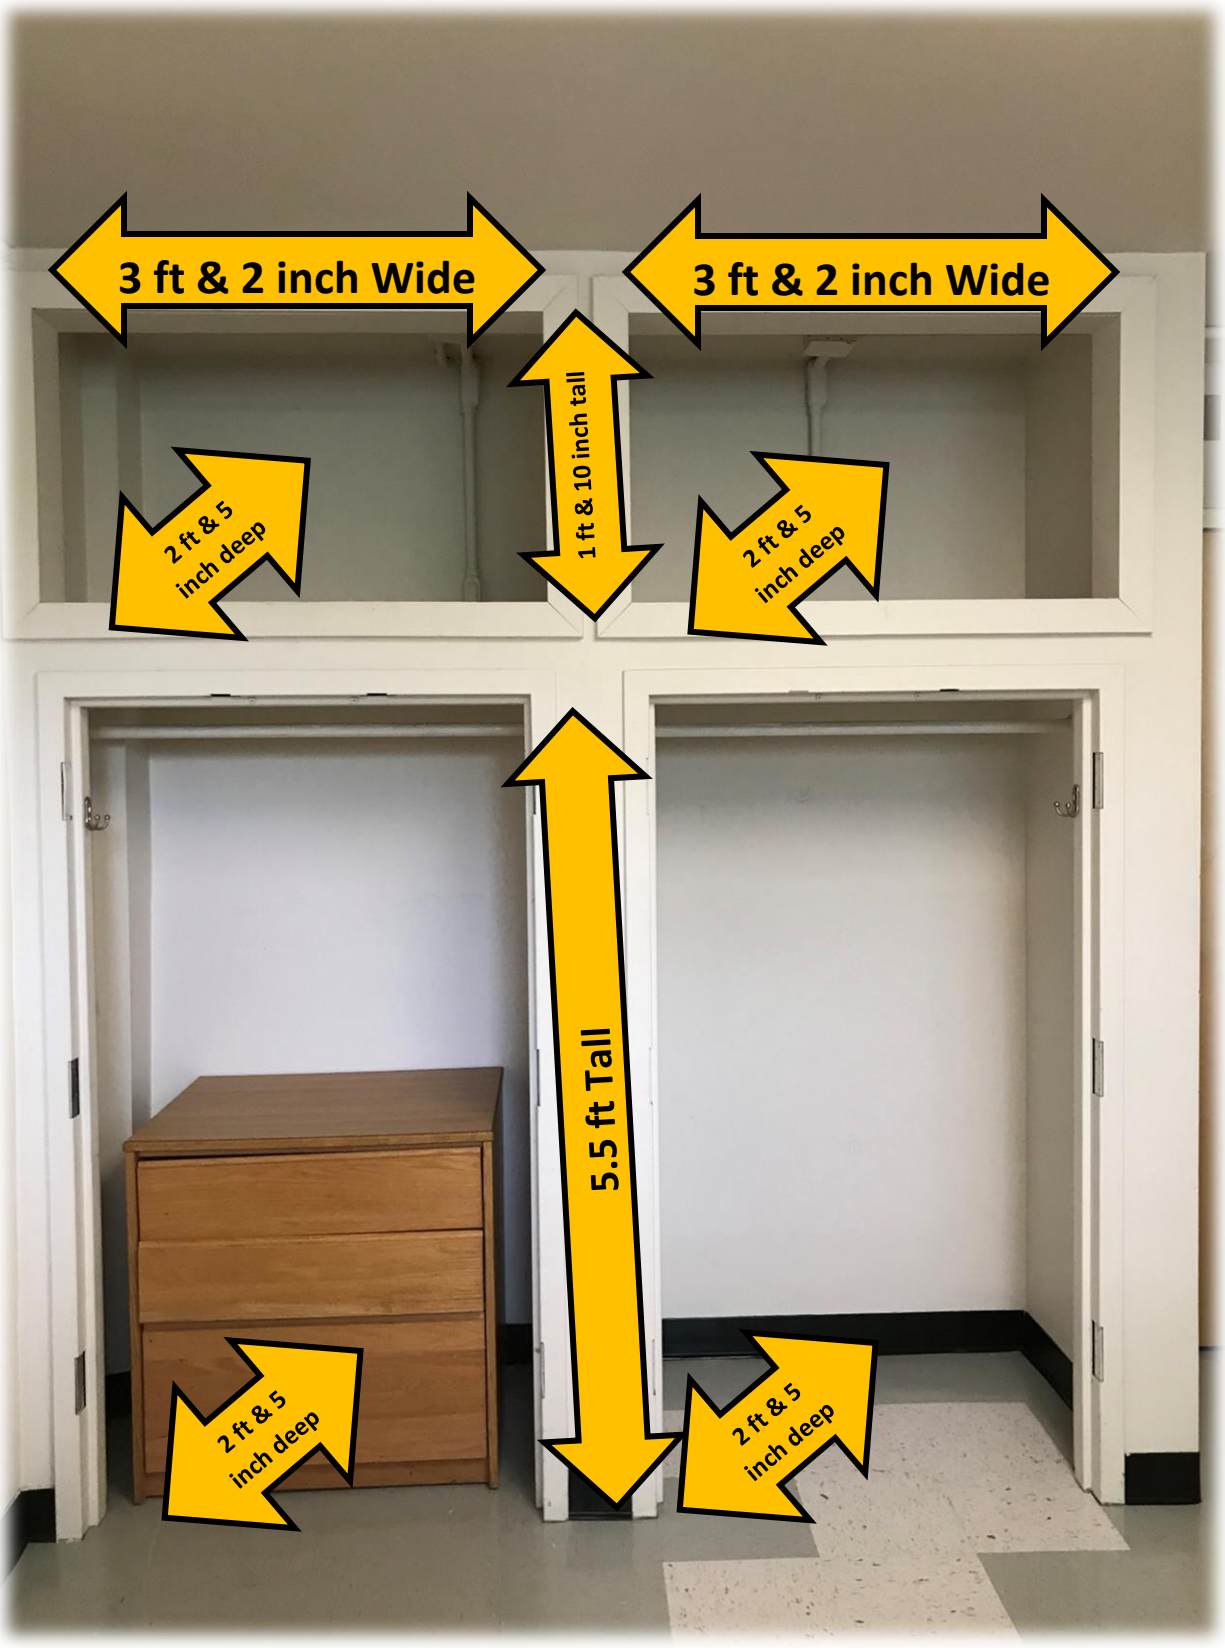

3 ft & 2 inch Wide

9in deep

2.5 ft Tall

3.5 ft. Wide

7in Tall & 19in deep

Not a Drawer

7in Tall & 19in deep

1ft Tall & 19in deep

2ft deep

2.5 ft Tall

3 ft & 2 inch Wide

3 ft & 2 inch Wide

2 ft & 5 inch deep

1 ft & 10 inch tall

2 ft & 5 inch deep

5.5 ft Tall

2 ft & 5 inch deep

2 ft & 5 inch deep

8 ft. Wide

5 ft Tall

5 inch deep

80 in Long (Traditional Twin XL)

2.5 ft. Wide

8 in Tall

8 in Tall

8 in Tall

Each drawer is:
1 ft & 5 in deep

2 ft Tall

Tallest: 2.5 ft

Shortest: 10 in