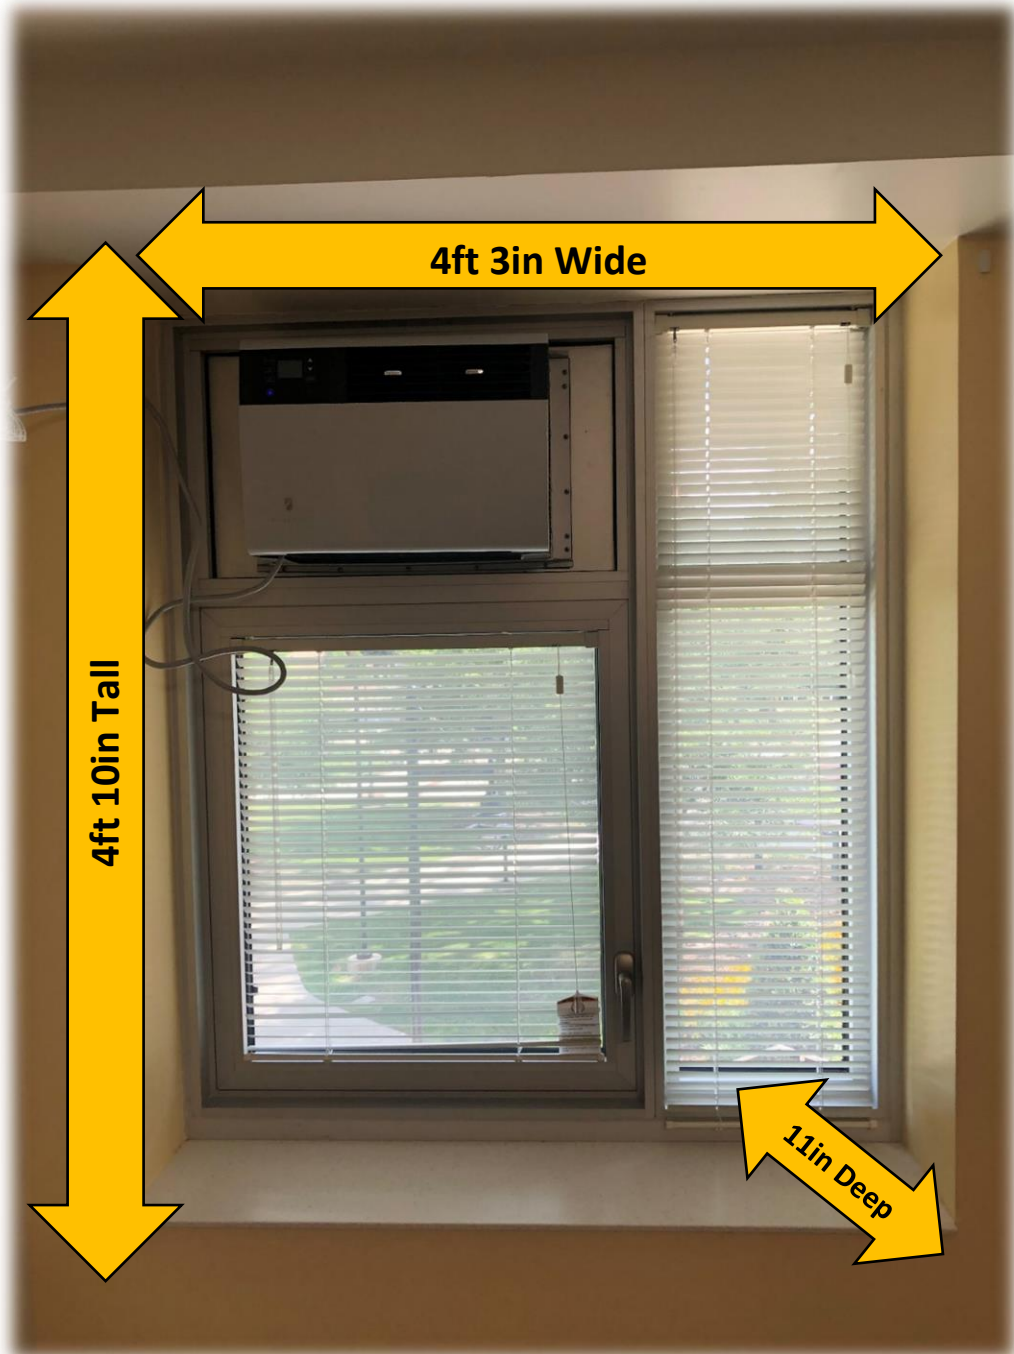

2ft Wide

2.5ft Tall

1ft 1in

1ft 1in

10in Deep

Bookshelf is moveable, it does not have to stay on the desk.

3.5ft Wide

7in Tall & 1ft 7in Deep

NOT a Drawer

7in Tall & 1ft 7in Deep

1ft Tall & 1ft 7in Deep

2.5ft Tall

2ft Deep

1ft 4in Wide

80 in Long (traditional Twin XL)

Tallest: 2.5ft
Shortest: 10in

26in Wide

6in Tall

6in Tall

15in Tall

2ft Deep

4ft 3in Wide

4ft 10in Tall

11in Deep

6ft Wide

7.5ft Tall

1ft 9in Deep