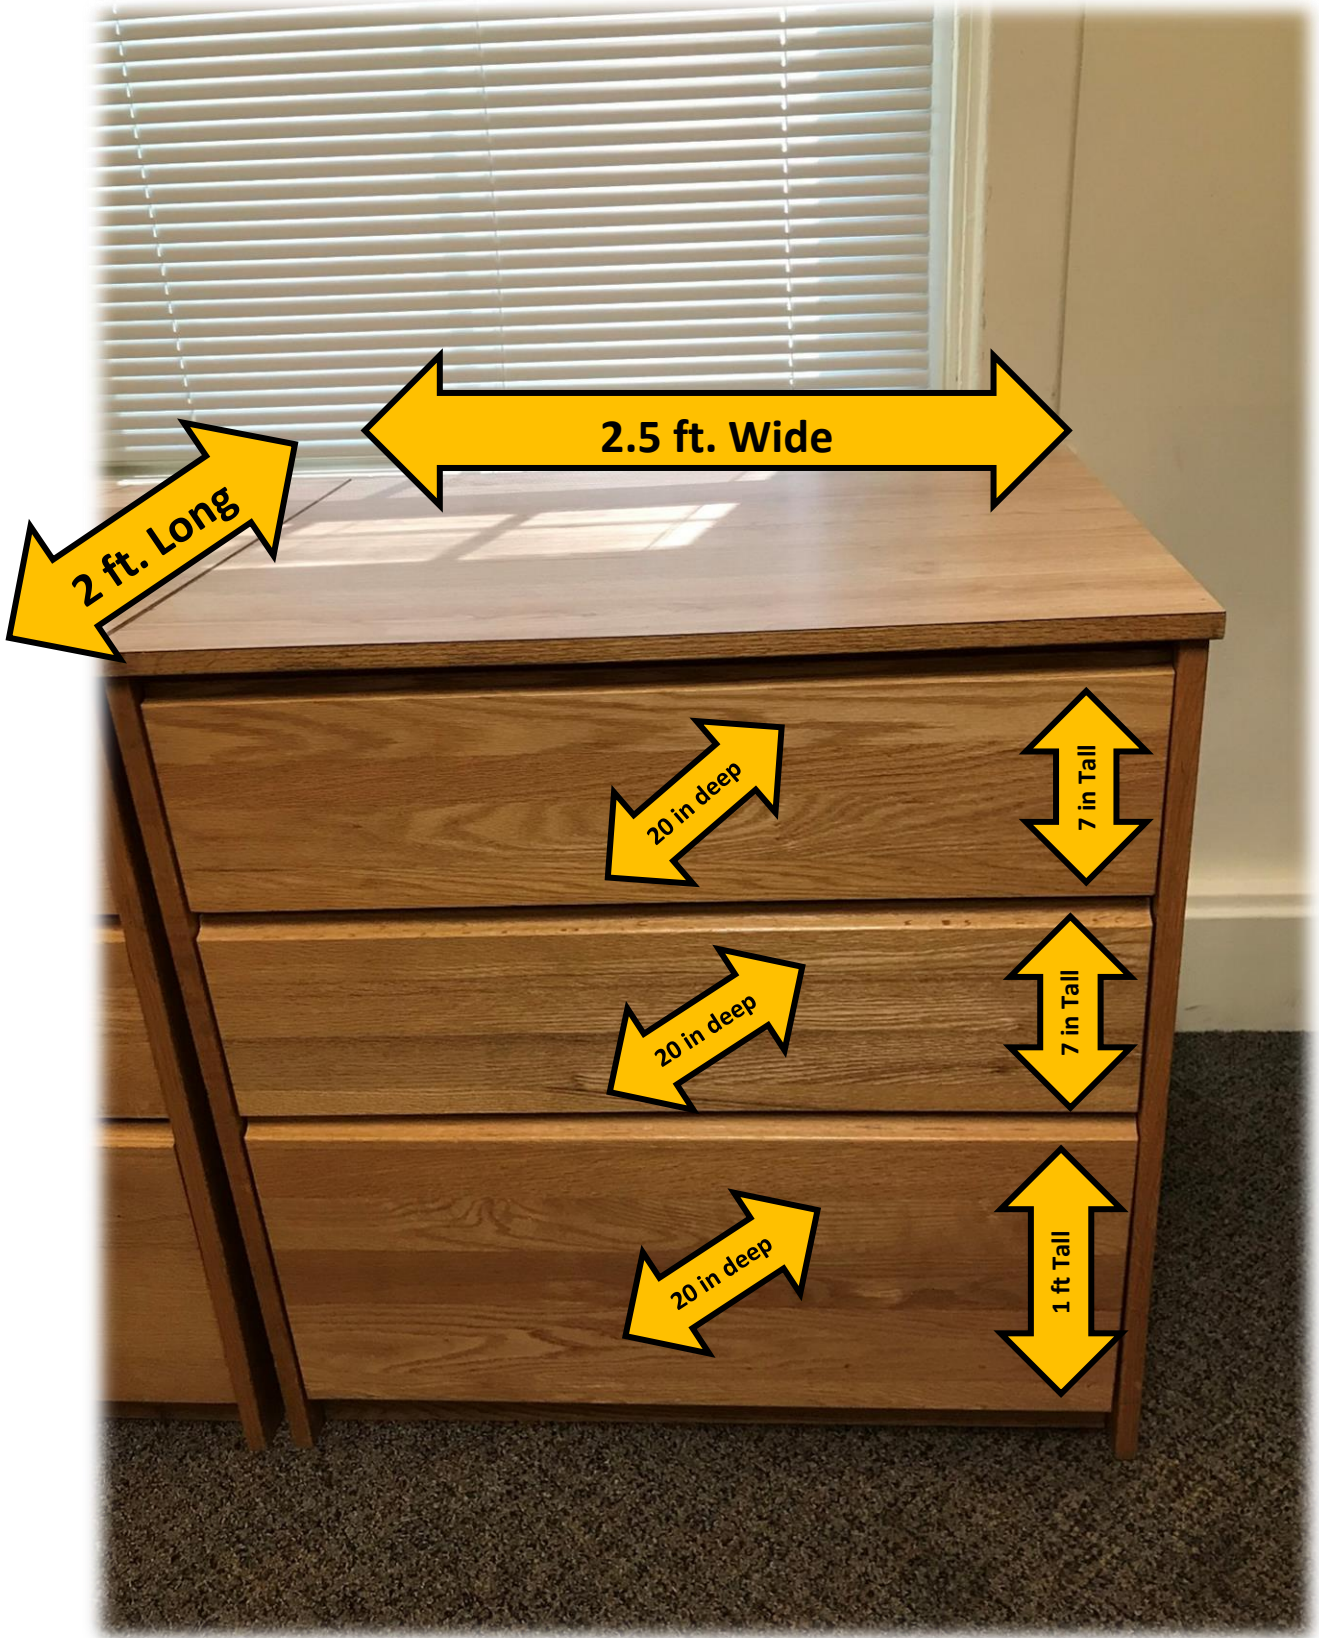

80 in Long (Traditional Twin XL)

Tallest: 2.5 ft
Shortest: 10 in

3 ft. Wide

2.5 ft Tall

This shelf can be moved.

2 in Tall

2 ft. Long

7 in Tall

19 in deep

2.5 ft Tall

7 in Tall

19 in deep

1 ft Tall

19 in deep

3.5 ft. Wide

7.5 ft. Tall

1 ft Tall

4.5 Tall

20 in deep

8 in Tall

2 ft. Long

2.5 ft. Wide

20 in deep

7 in Tall

20 in deep

7 in Tall

20 in deep

1 ft Tall