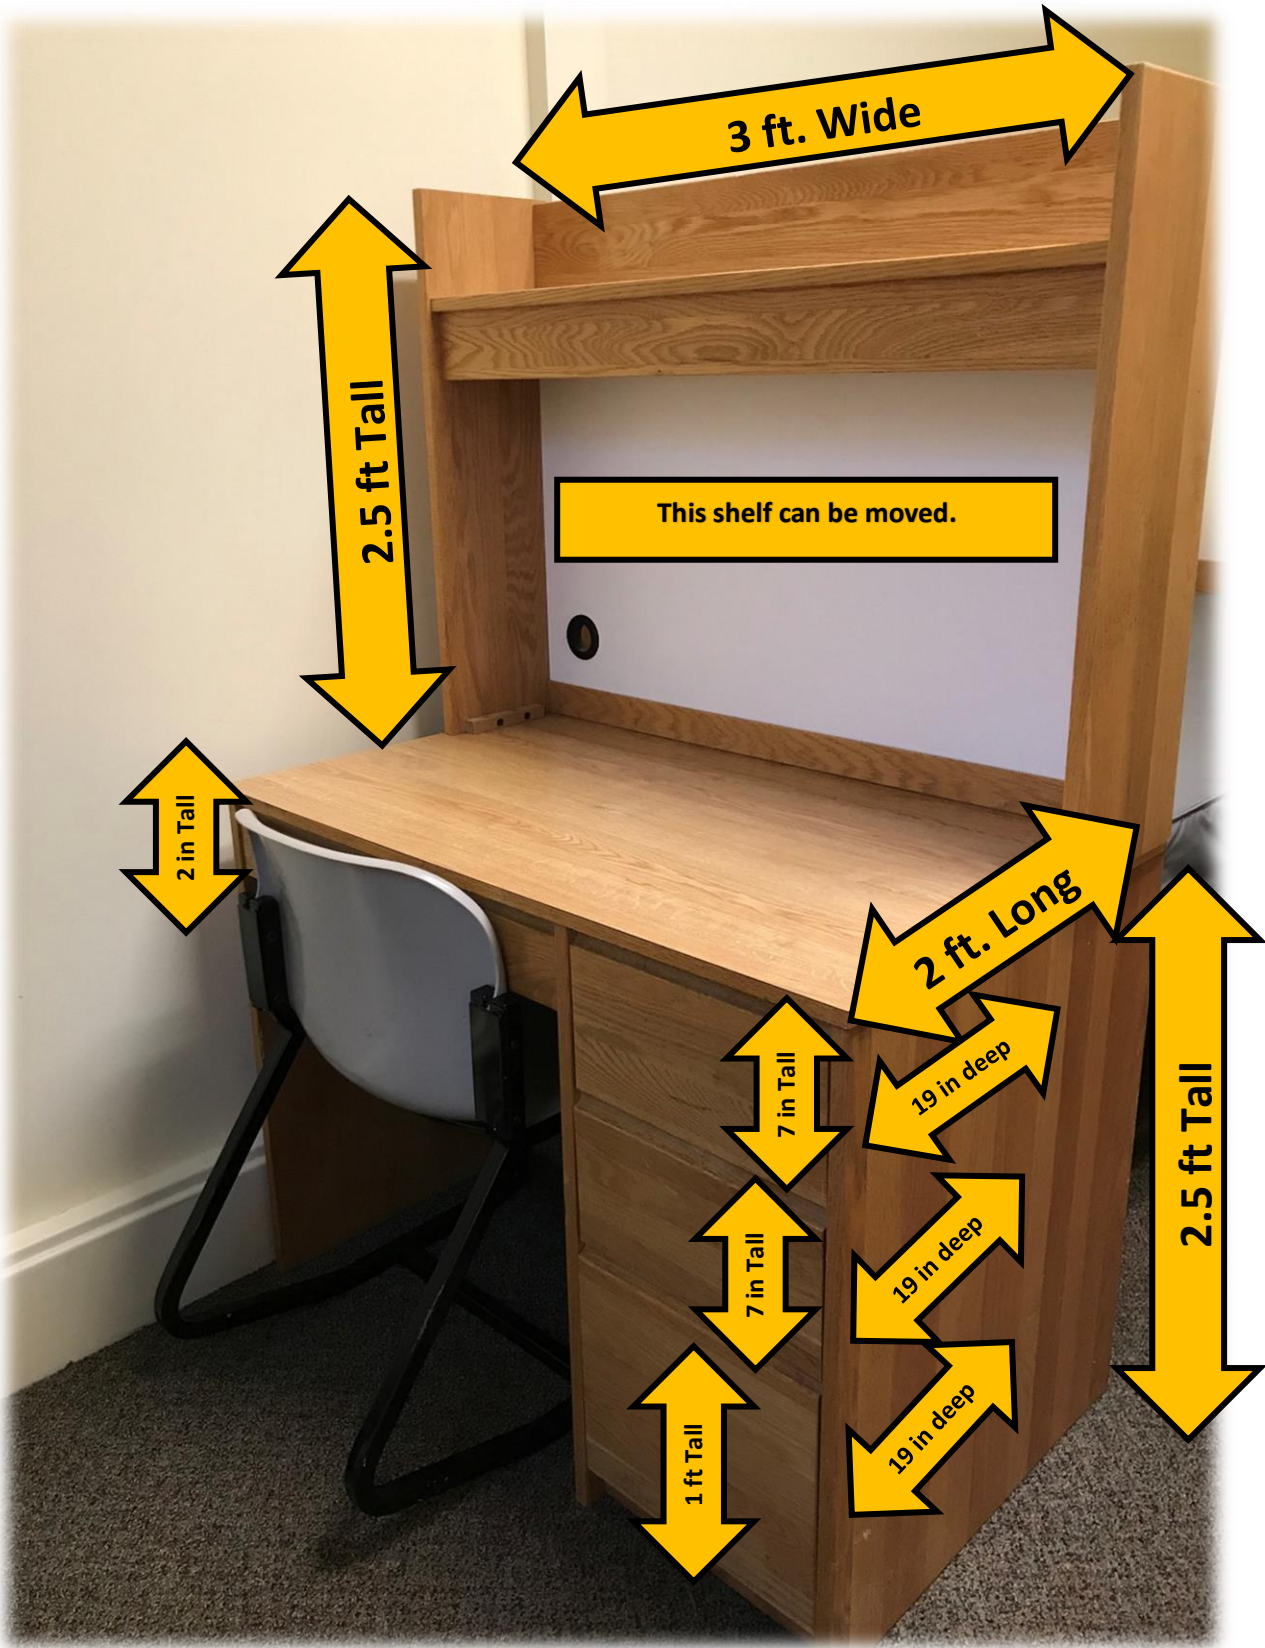

80 in Long (Traditional Twin XL)

Tallest: 2.5 ft
Shortest: 10 in

3 ft. Wide

2.5 ft Tall

This shelf can be moved.

2 in Tall

2 ft. Long

7 in Tall

19 in deep

2.5 ft Tall

7 in Tall

19 in deep

1 ft Tall

19 in deep

3.5 ft. Wide

7.5 ft. Tall

1 ft Tall

4.5 Tall

20 in deep

8 in Tall

2 ft. Long

2.5 ft. Wide

20 in deep

7 in Tall

20 in deep

7 in Tall

20 in deep

1 ft Tall