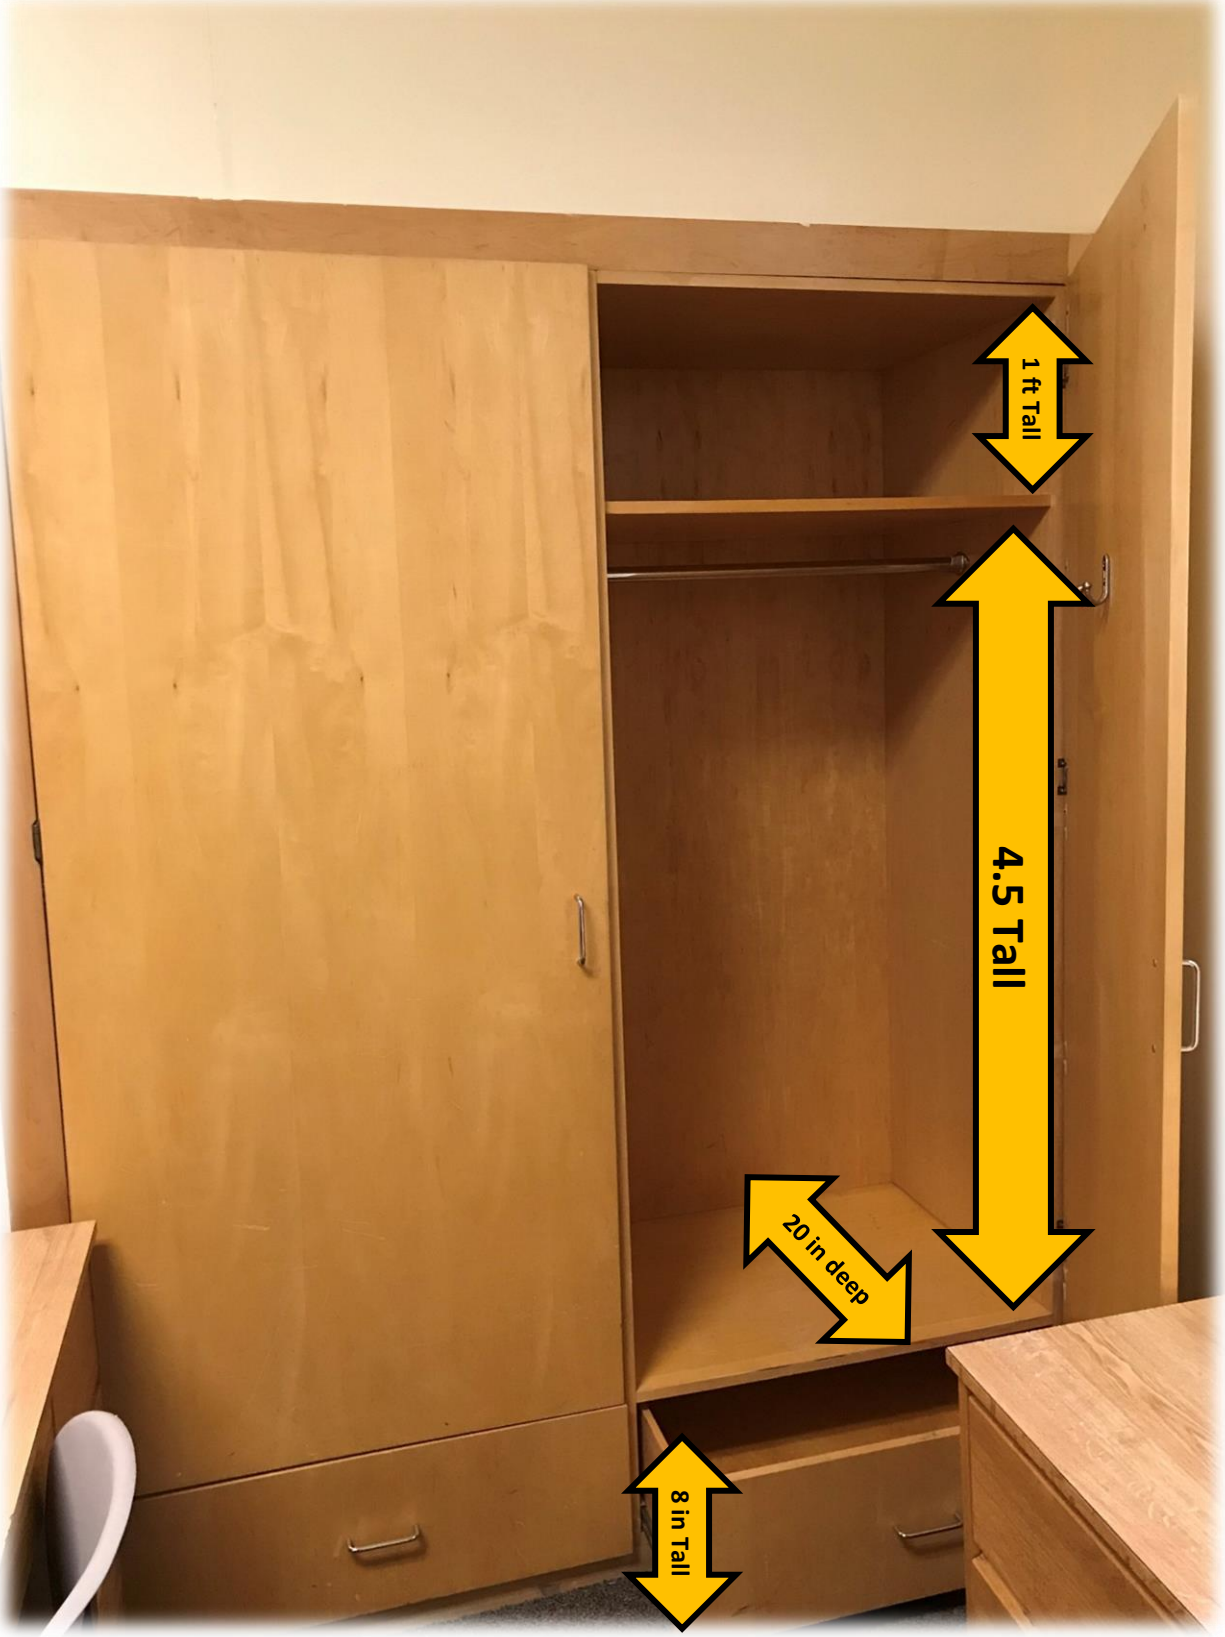

80 in Long (Traditional Twin XL)

Tallest: 2.5 ft
Shortest: 10 in

3 ft. Wide

2.5 ft Tall

This shelf can be moved.

2 in Tall

2 ft. Long

7 in Tall

19 in deep

2.5 ft Tall

7 in Tall

19 in deep

1 ft Tall

19 in deep

3.5 ft. Wide

7.5 ft. Tall

1 ft Tall

4.5 Tall

20 in deep

8 in Tall

2 ft. Long

2.5 ft. Wide

20 in deep

7 in Tall

20 in deep

7 in Tall

20 in deep

1 ft Tall