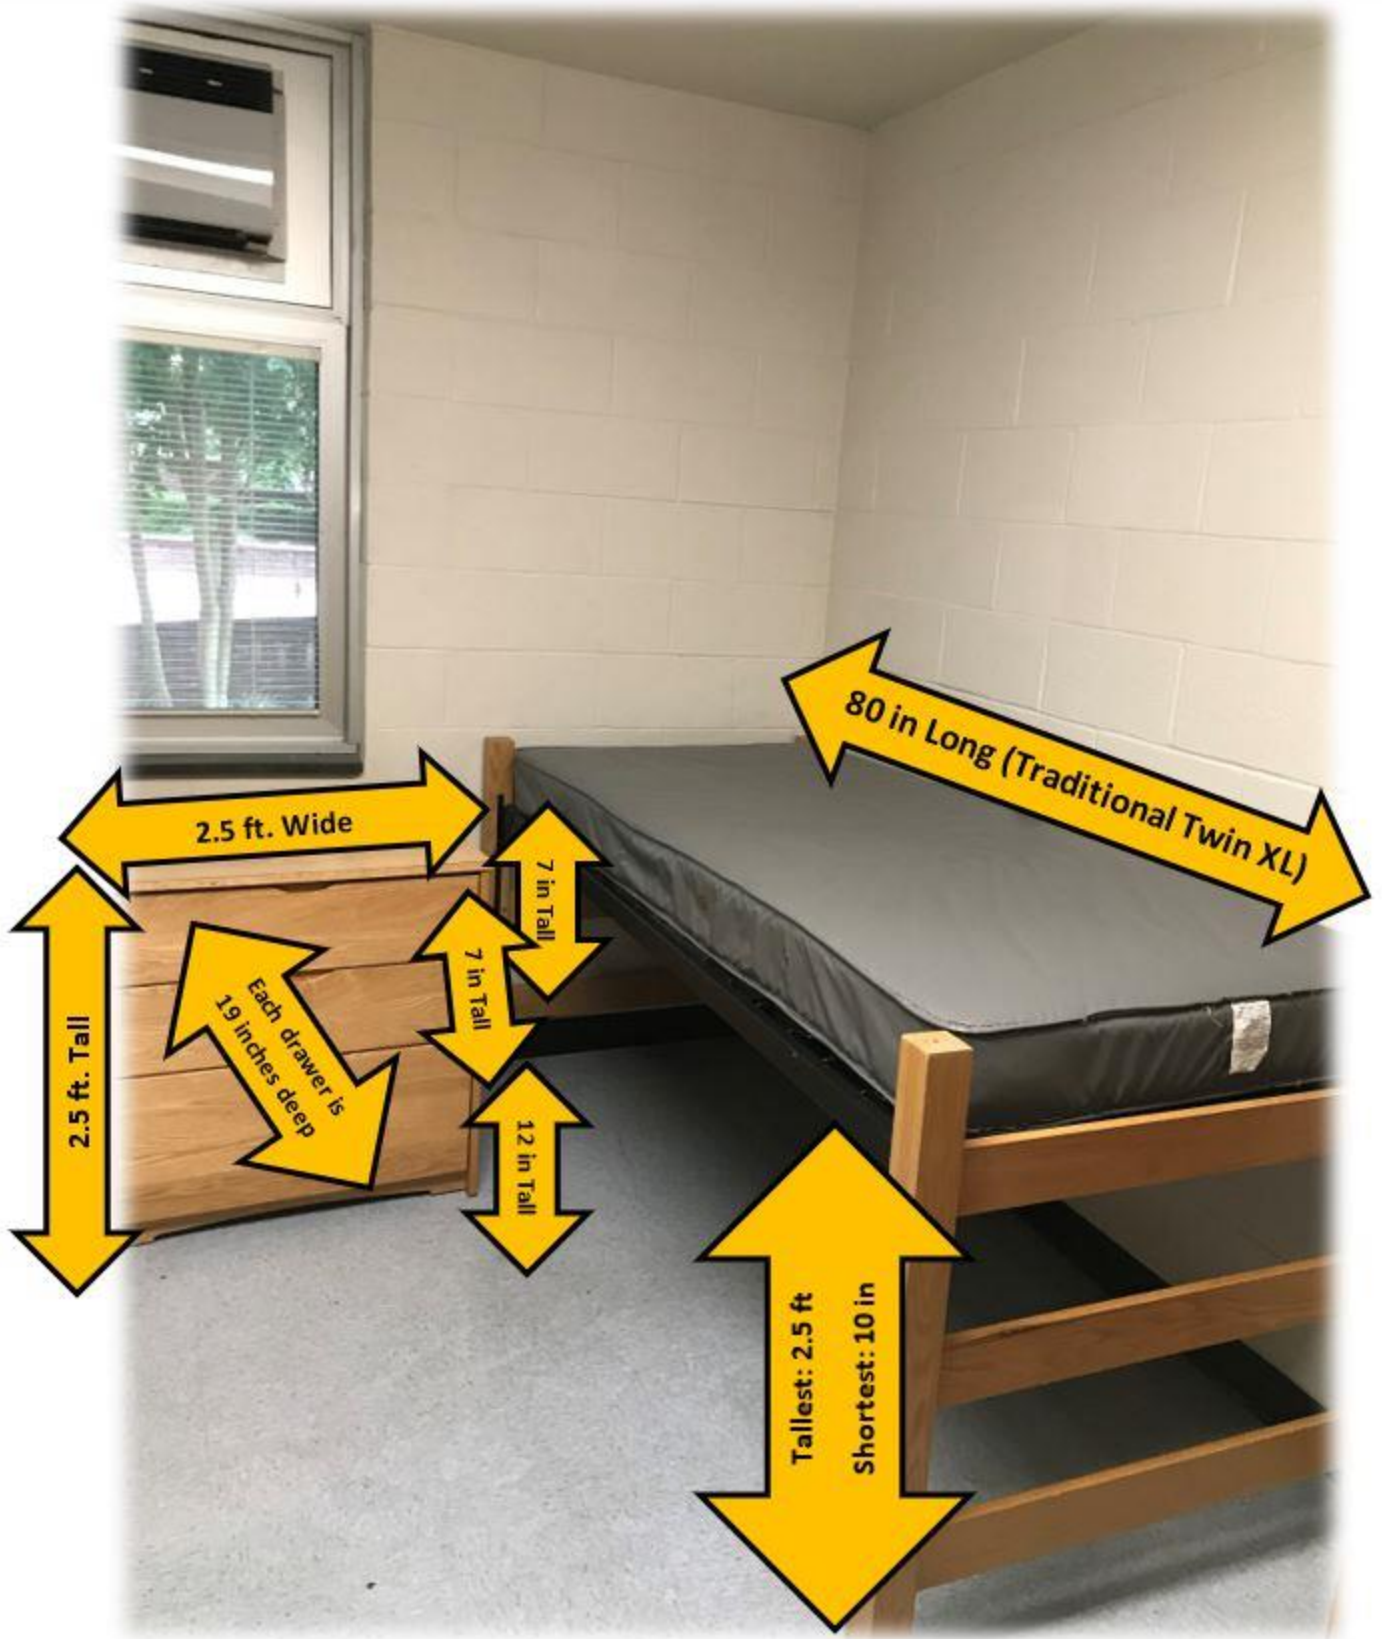

3 ft. Wide

4.10 ft. Tall

23 in deep

19 in deep

8 in. Tall

3 ft. Wide

2.5 ft Tall

This shelf can be moved.

2 ft deep

Not a Drawer

2.5 ft Tall

20 in deep

7 in Tall

20 in deep

7 in Tall

20 in deep

1 ft Tall

80 in Long (Traditional Twin XL)

2.5 ft. Wide

2.5 ft. Tall

Each drawer is 19 inches deep

7 in Tall

7 in Tall

12 in Tall

Tallest: 2.5 ft

Shortest: 10 in