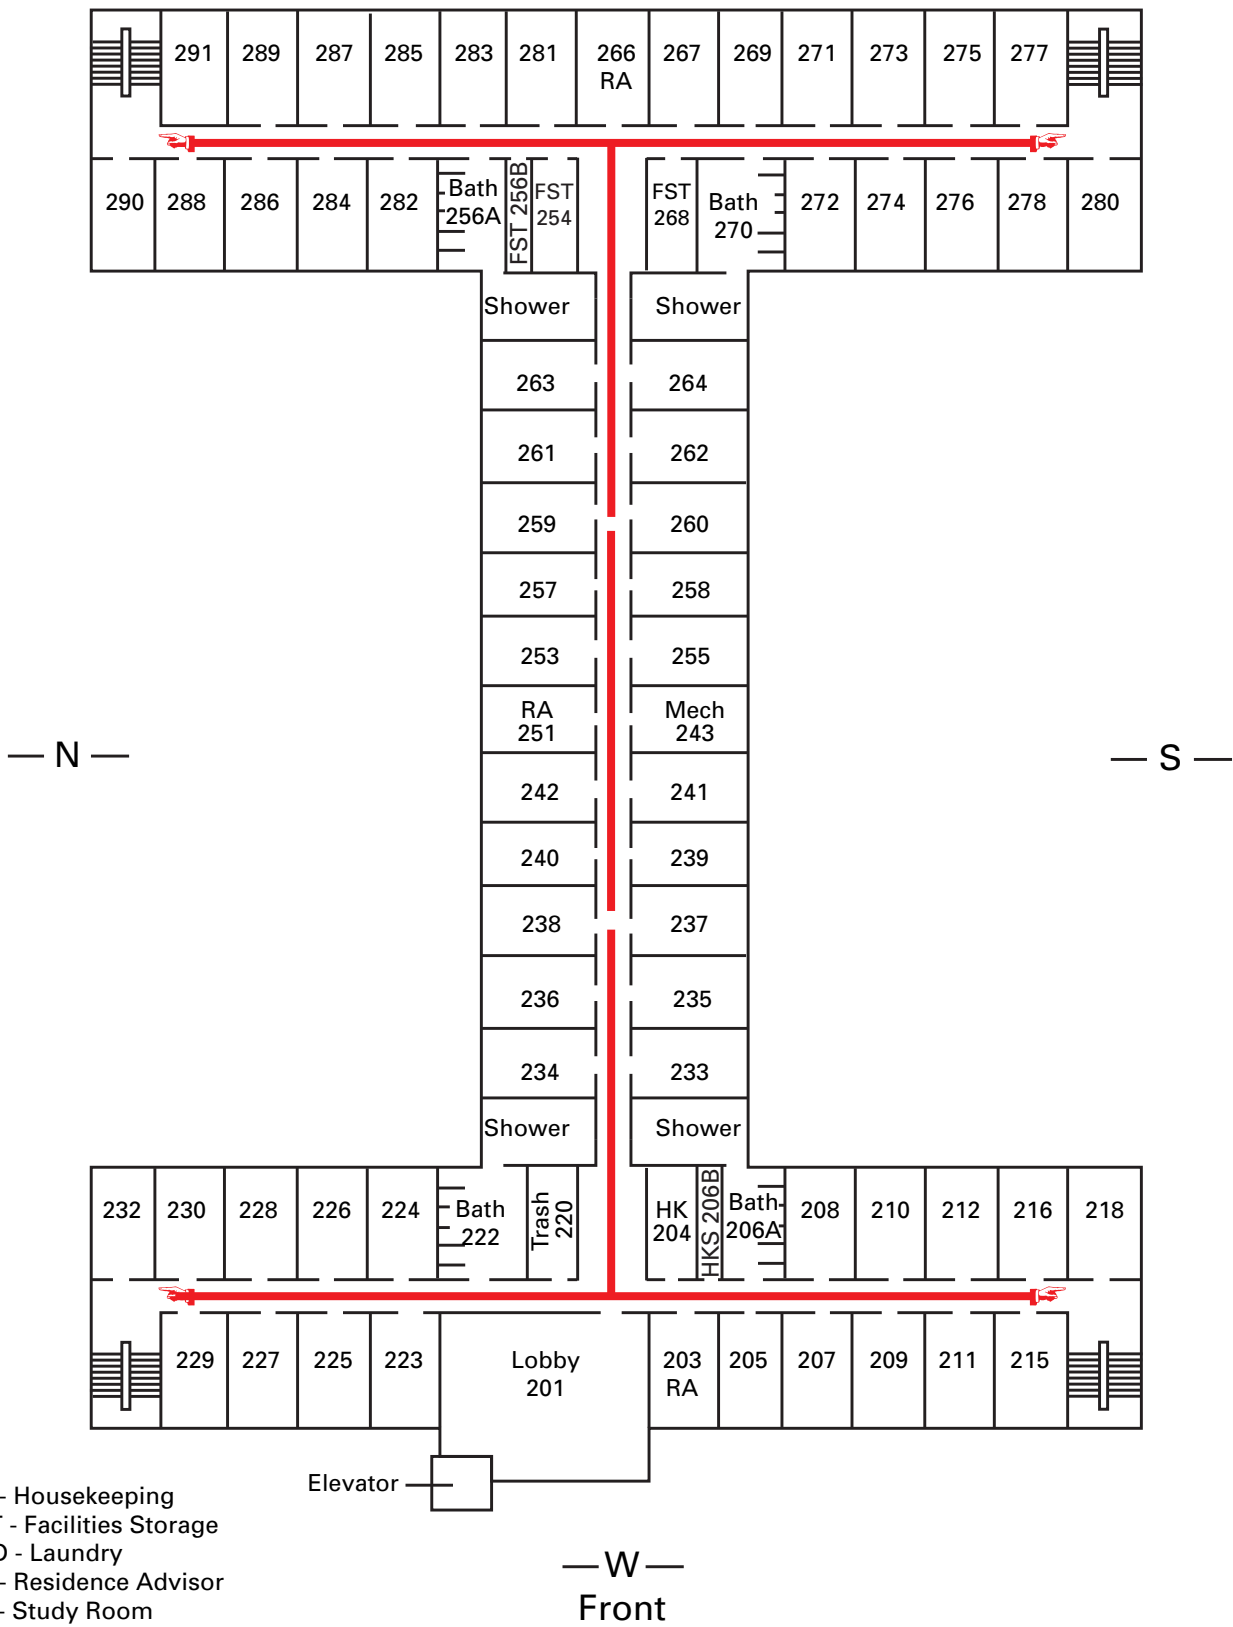

— E —

- HK - Housekeeping
- FST - Facilities Storage
- LND - Laundry
- RA - Residence Advisor
- SR - Study Room
- TR - Trash Room
- - EMERGENCY EXITS

— W —

Front

JONES HALL  
2nd Floor