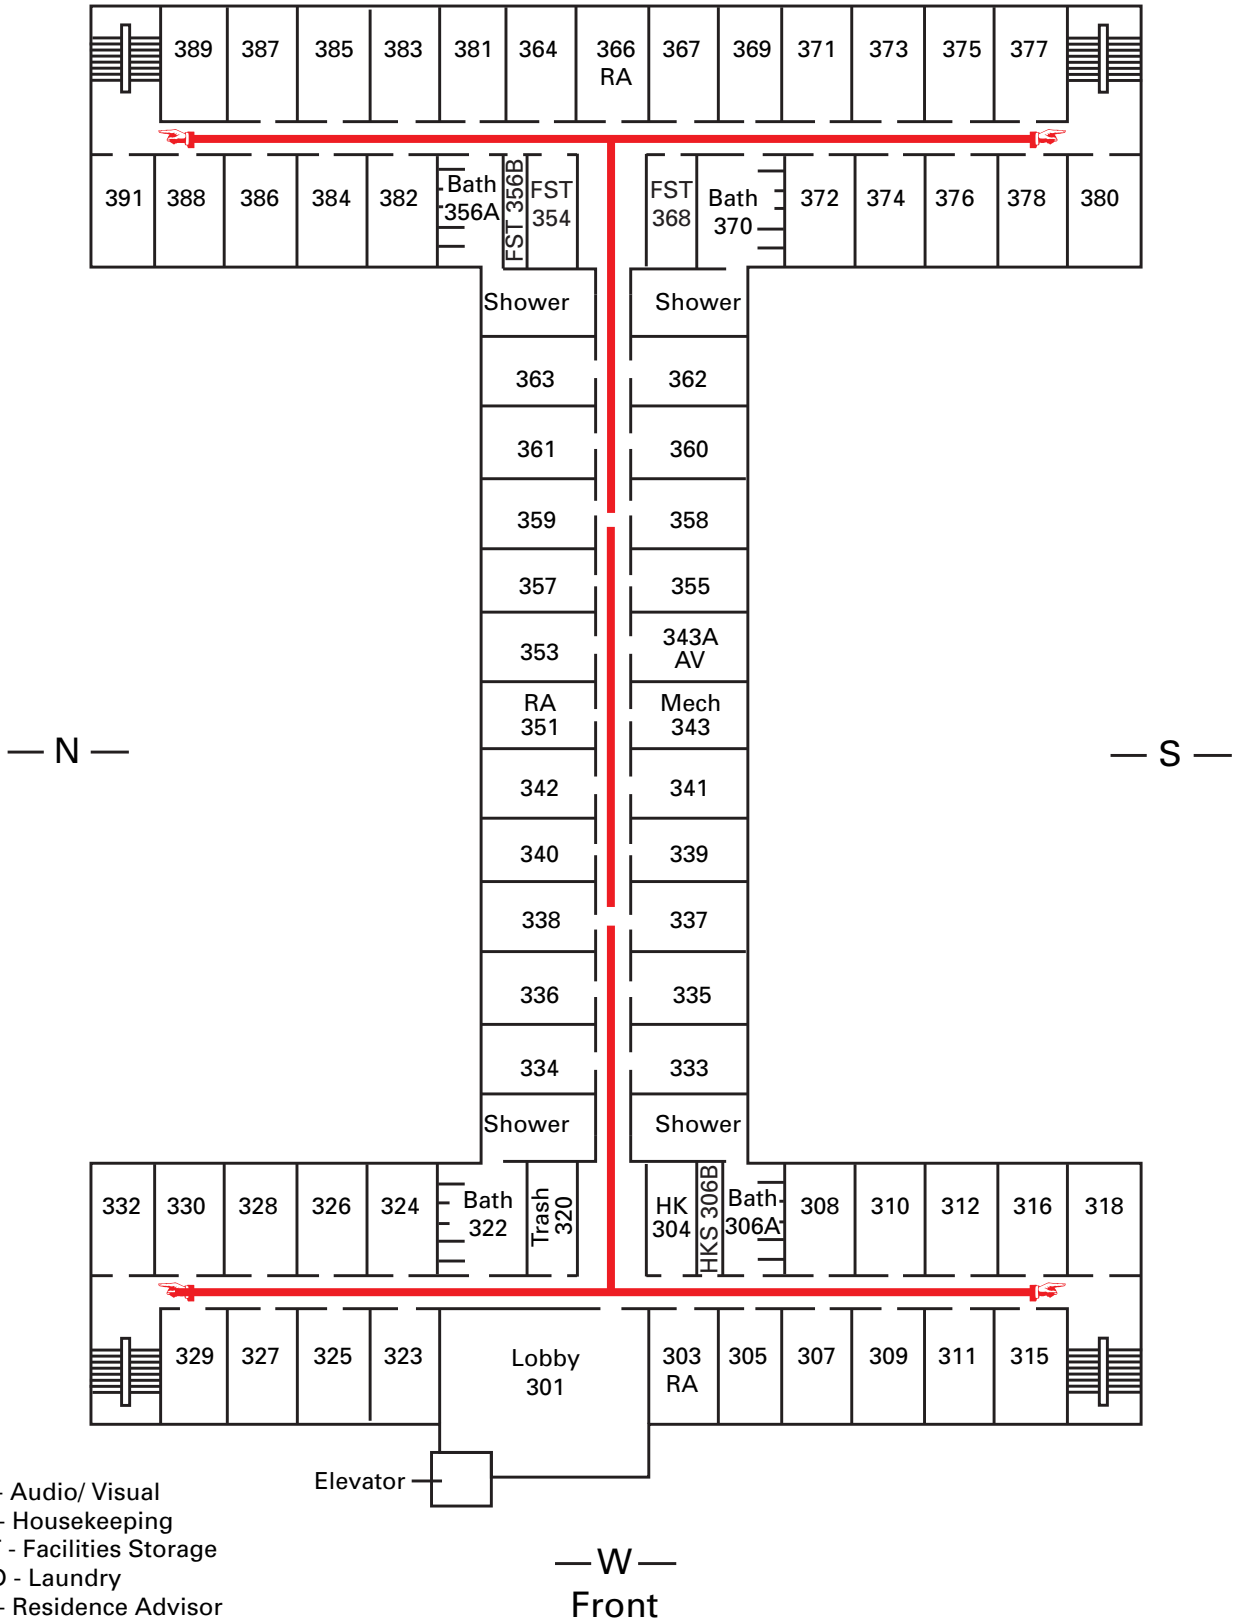

— E —

- AV - Audio/ Visual
- HK - Housekeeping
- FST - Facilities Storage
- LND - Laundry
- RA - Residence Advisor
- SR - Study Room
- TR - Trash Room
- - EMERGENCY EXITS

JONES HALL
3rd Floor