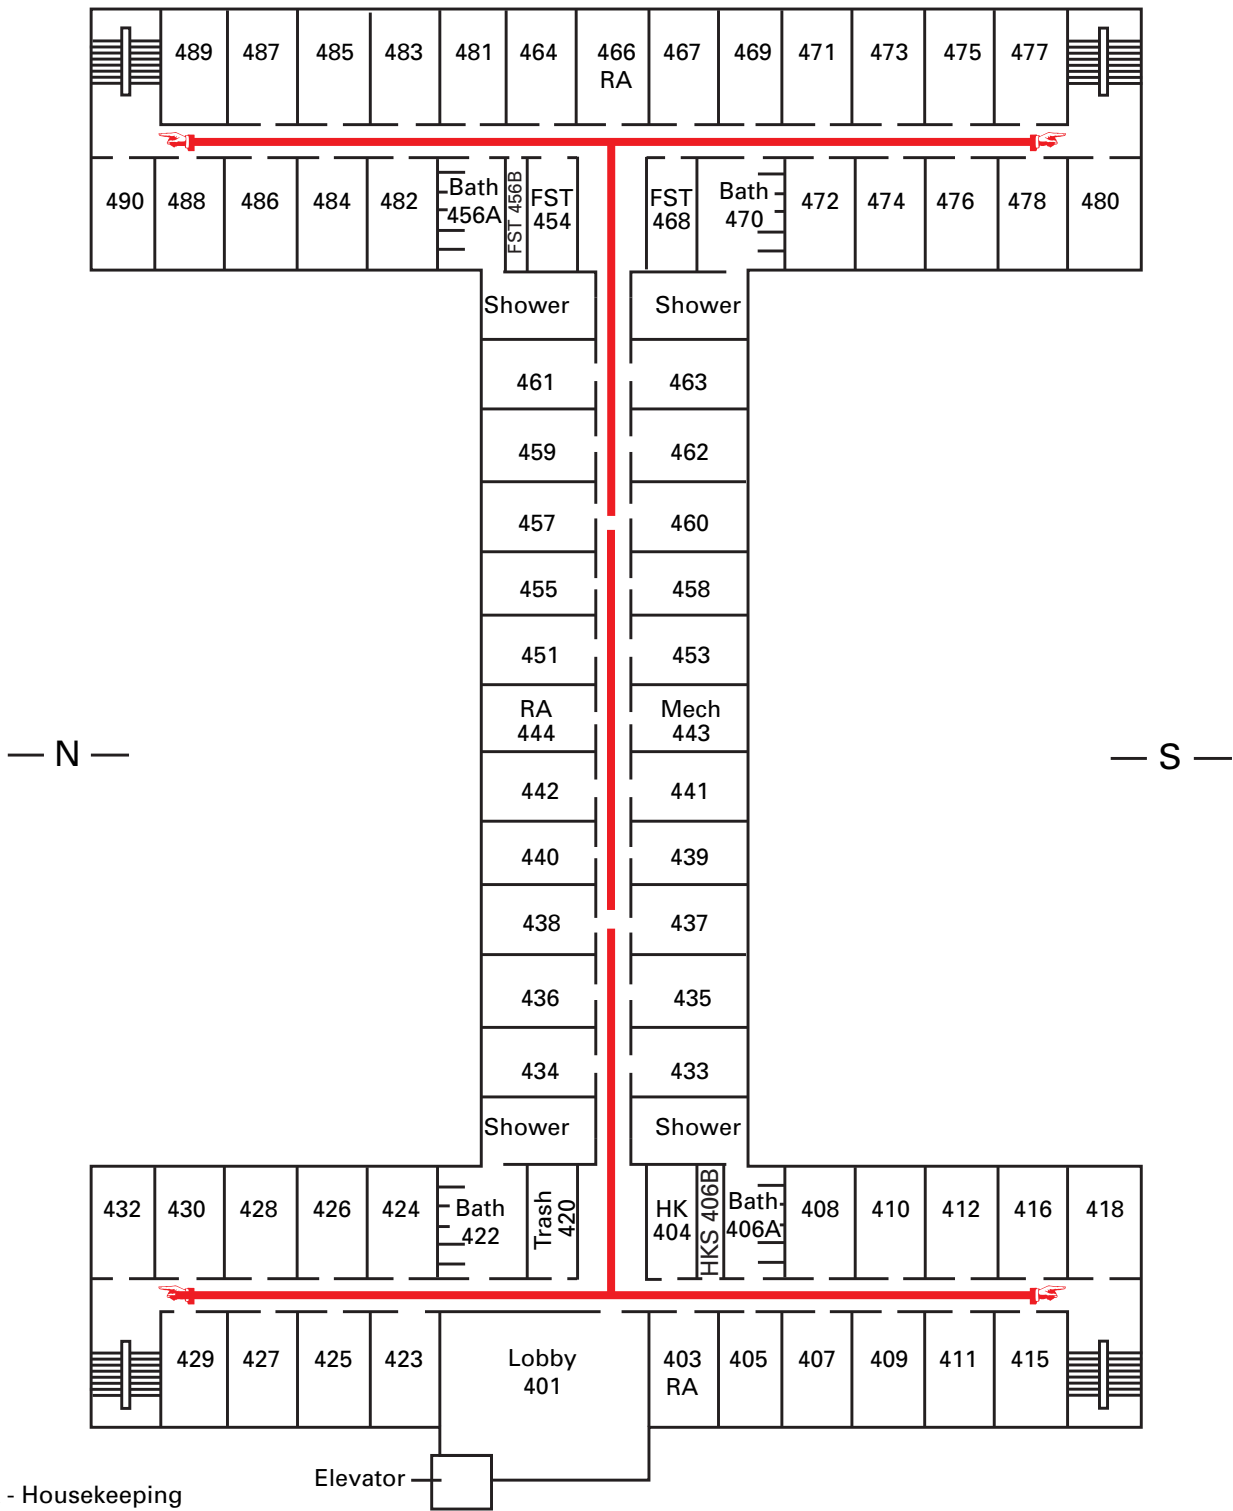

— E —

— N —

— S —

— W —

Front

- HK - Housekeeping
- FST - Facilities Storage
- LND - Laundry
- RA - Residence Advisor
- SR - Study Room
- TR - Trash Room
- - EMERGENCY EXITS

JONES HALL
4th Floor