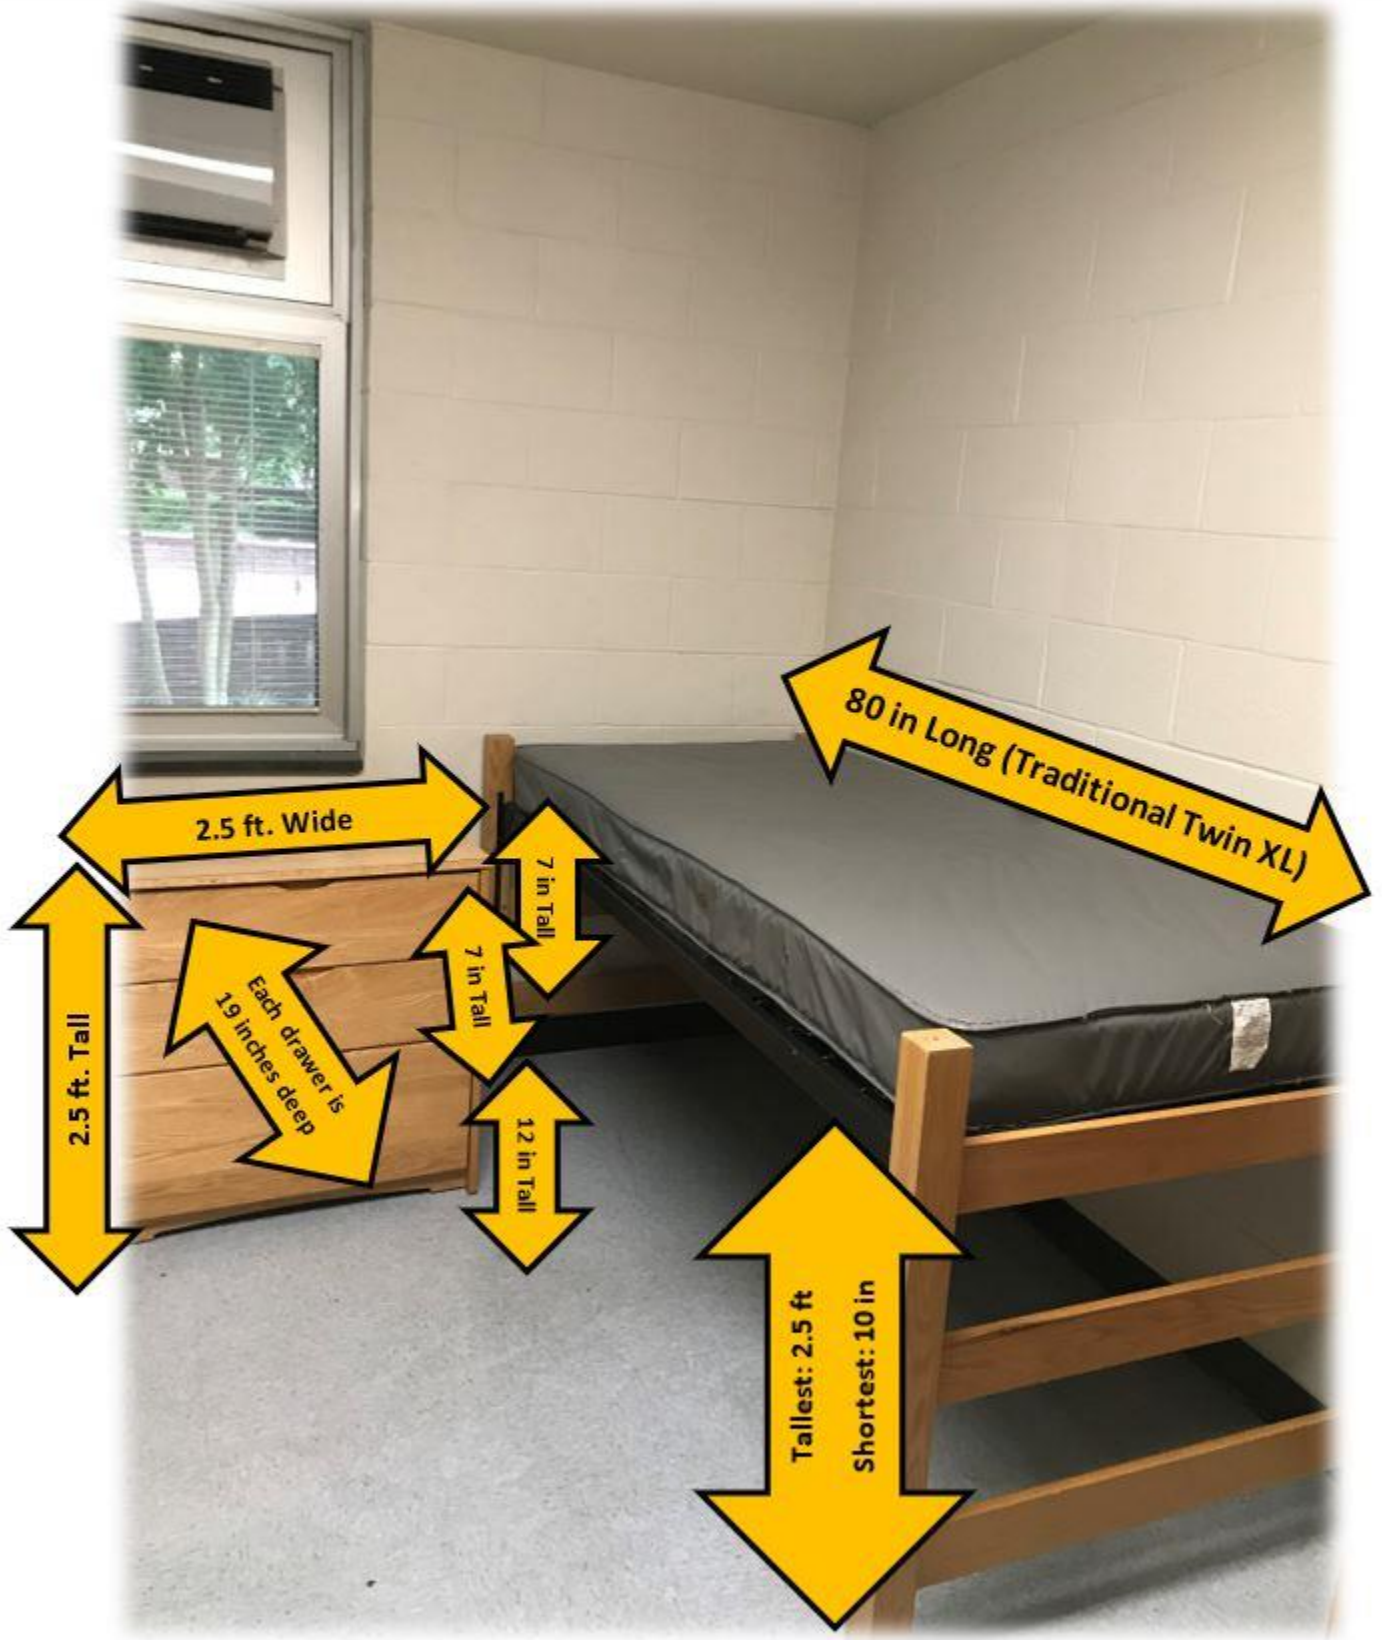

3 ft. Wide

4.5 ft Tall

21 inches deep

19 inches deep

19 inches deep

6 in Tall

6 in Tall

2.5 ft. Wide

2.5 ft. Tall

80 in Long (Traditional Twin XL)

7 in Tall

7 in Tall

12 in Tall

Each drawer is 19 inches deep

Tallest: 2.5 ft

Shortest: 10 in