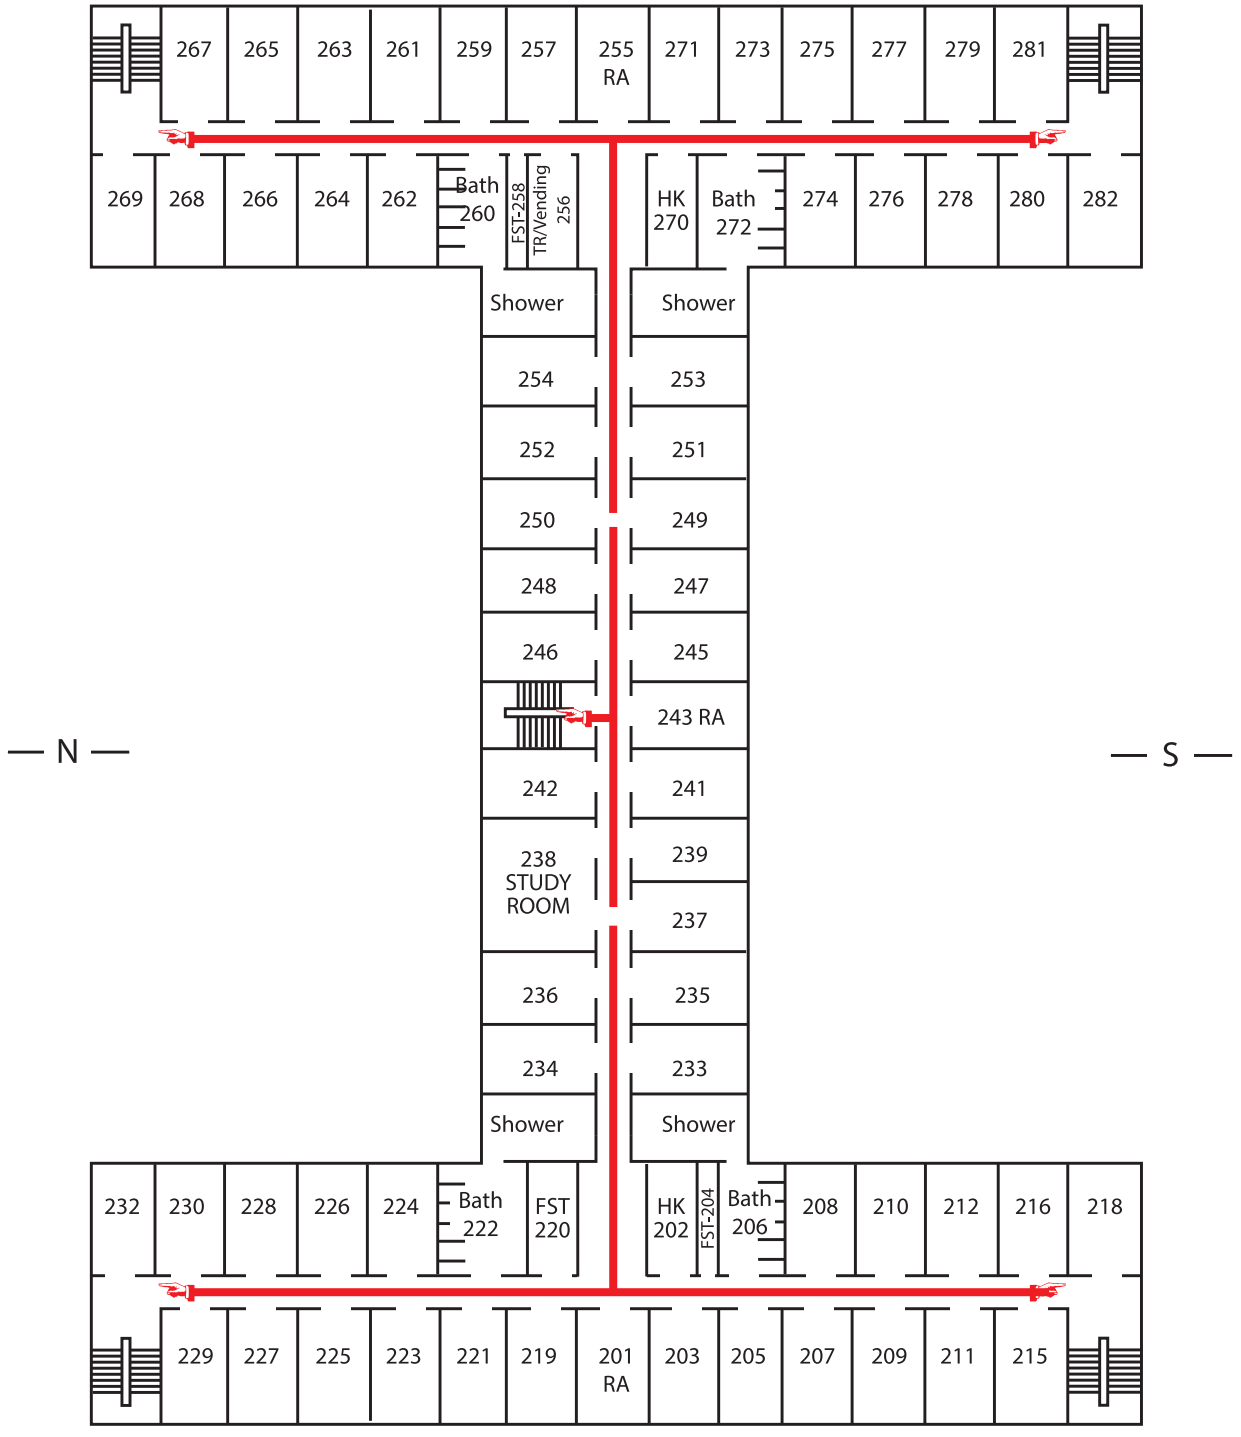

— E —

— N —

— S —

— W —

Front

- AV - Audio/ Visual
- CR - Computer Room
- HK - Housekeeping
- FST - Facility Storage
- RA - Resident Advisor
- TR - Trash Room
- - EMERGENCY EXITS

LEGACY HALL
2nd Floor