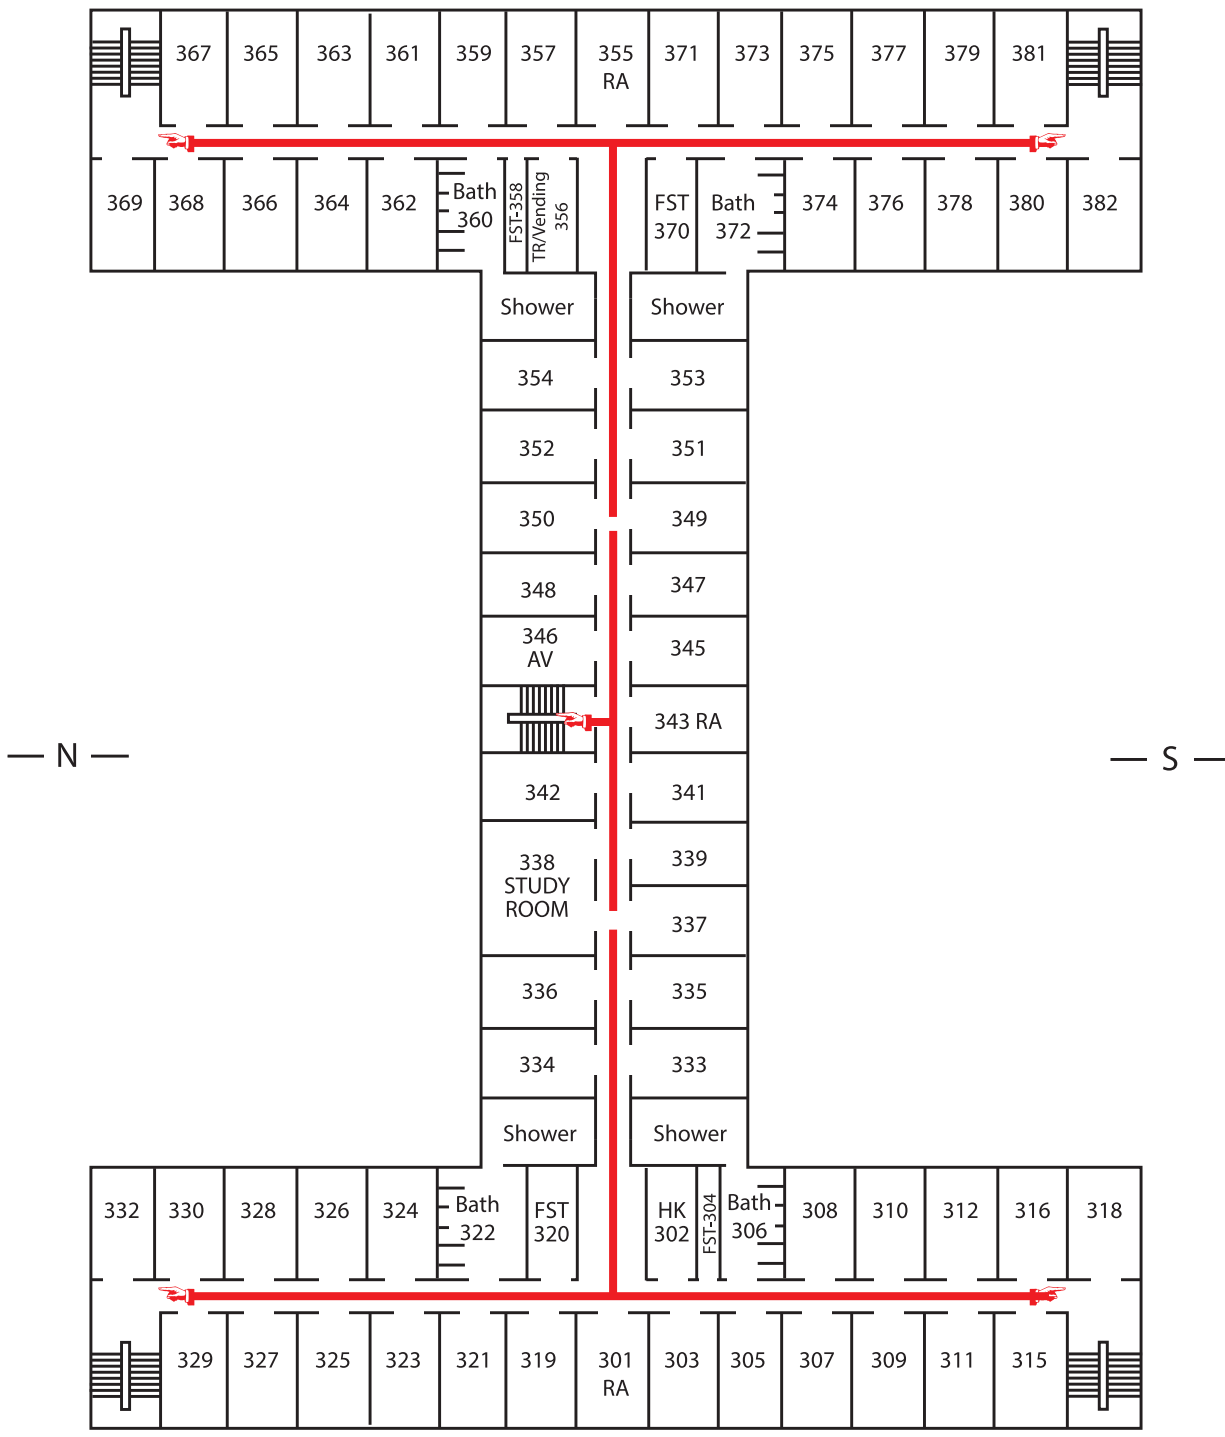

— E —

- AV - Audio/ Visual
- HK - Housekeeping
- FST - Facility Storage
- RA - Resident Advisor
- SR - Study Room
- TR - Trash Room
- EMERGENCY EXITS

— W —

Front

LEGACY HALL  
3rd Floor