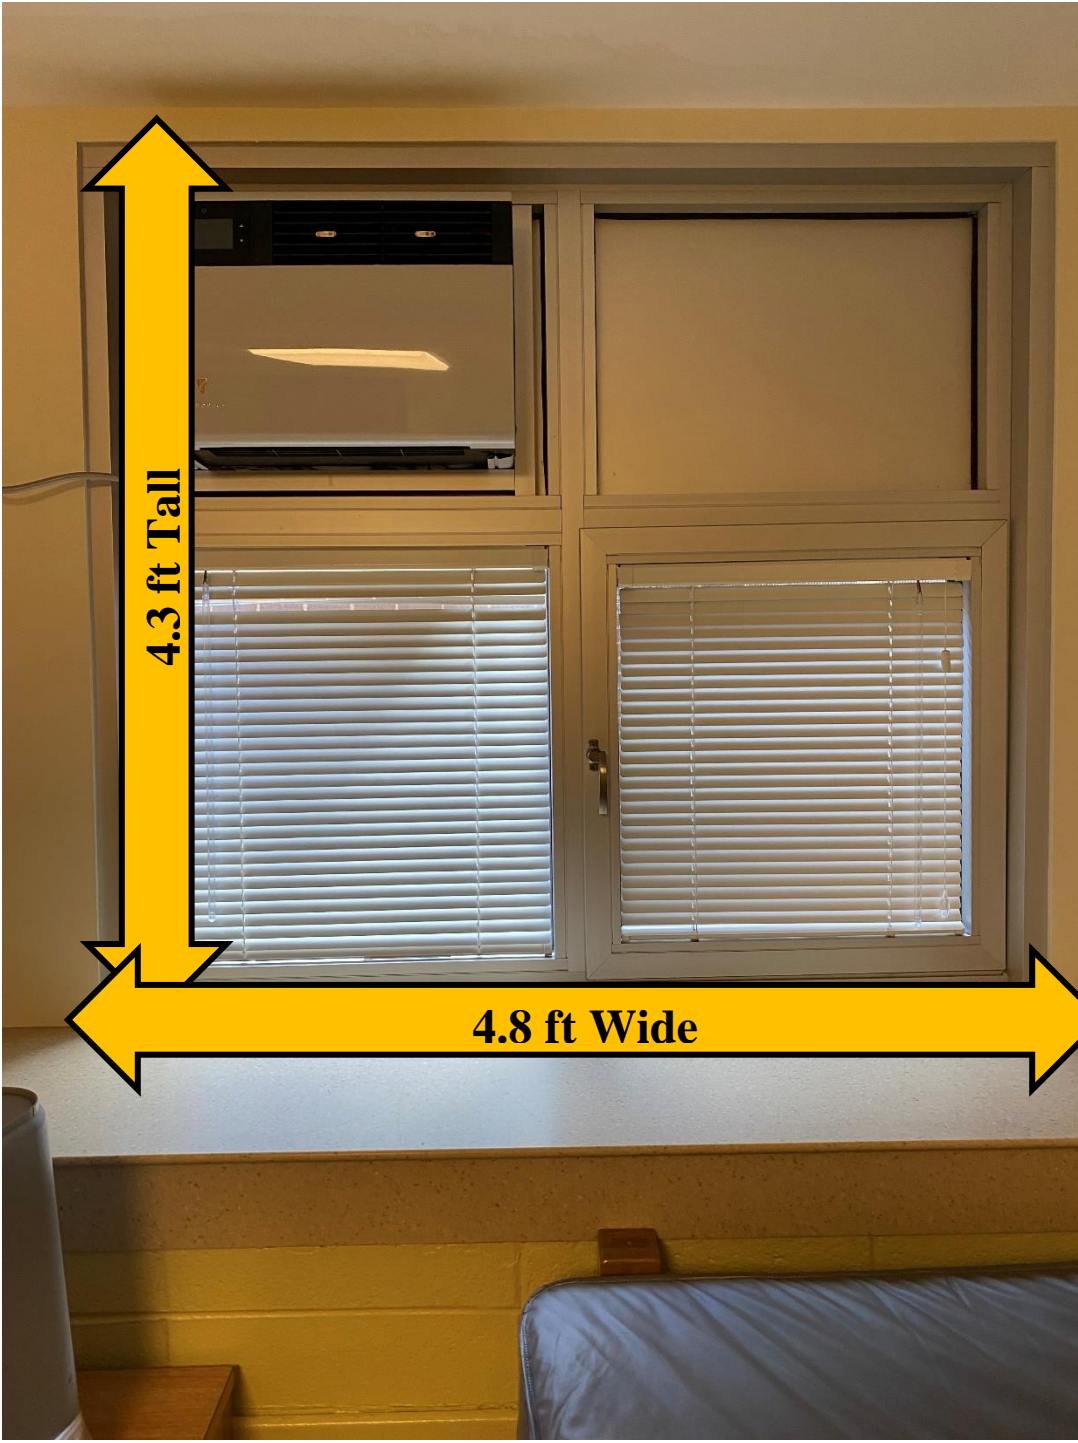

Not a Drawer

7 in Tall

19 in Deep

7 in Tall

1 ft Tall

3 ft. Wide

4.5 ft Tall

21 inches deep

19 inches deep

19 inches deep

6 in Tall

6 in Tall

80 in Long (Traditional Twin XL)

2.5 ft. Wide

2.5 ft. Tall

Each drawer is 19 inches deep

7 in Tall

7 in Tall

12 in Tall

Tallest: 2.5 ft  
Shortest: 10 in

4.3 ft Tall

4.8 ft Wide