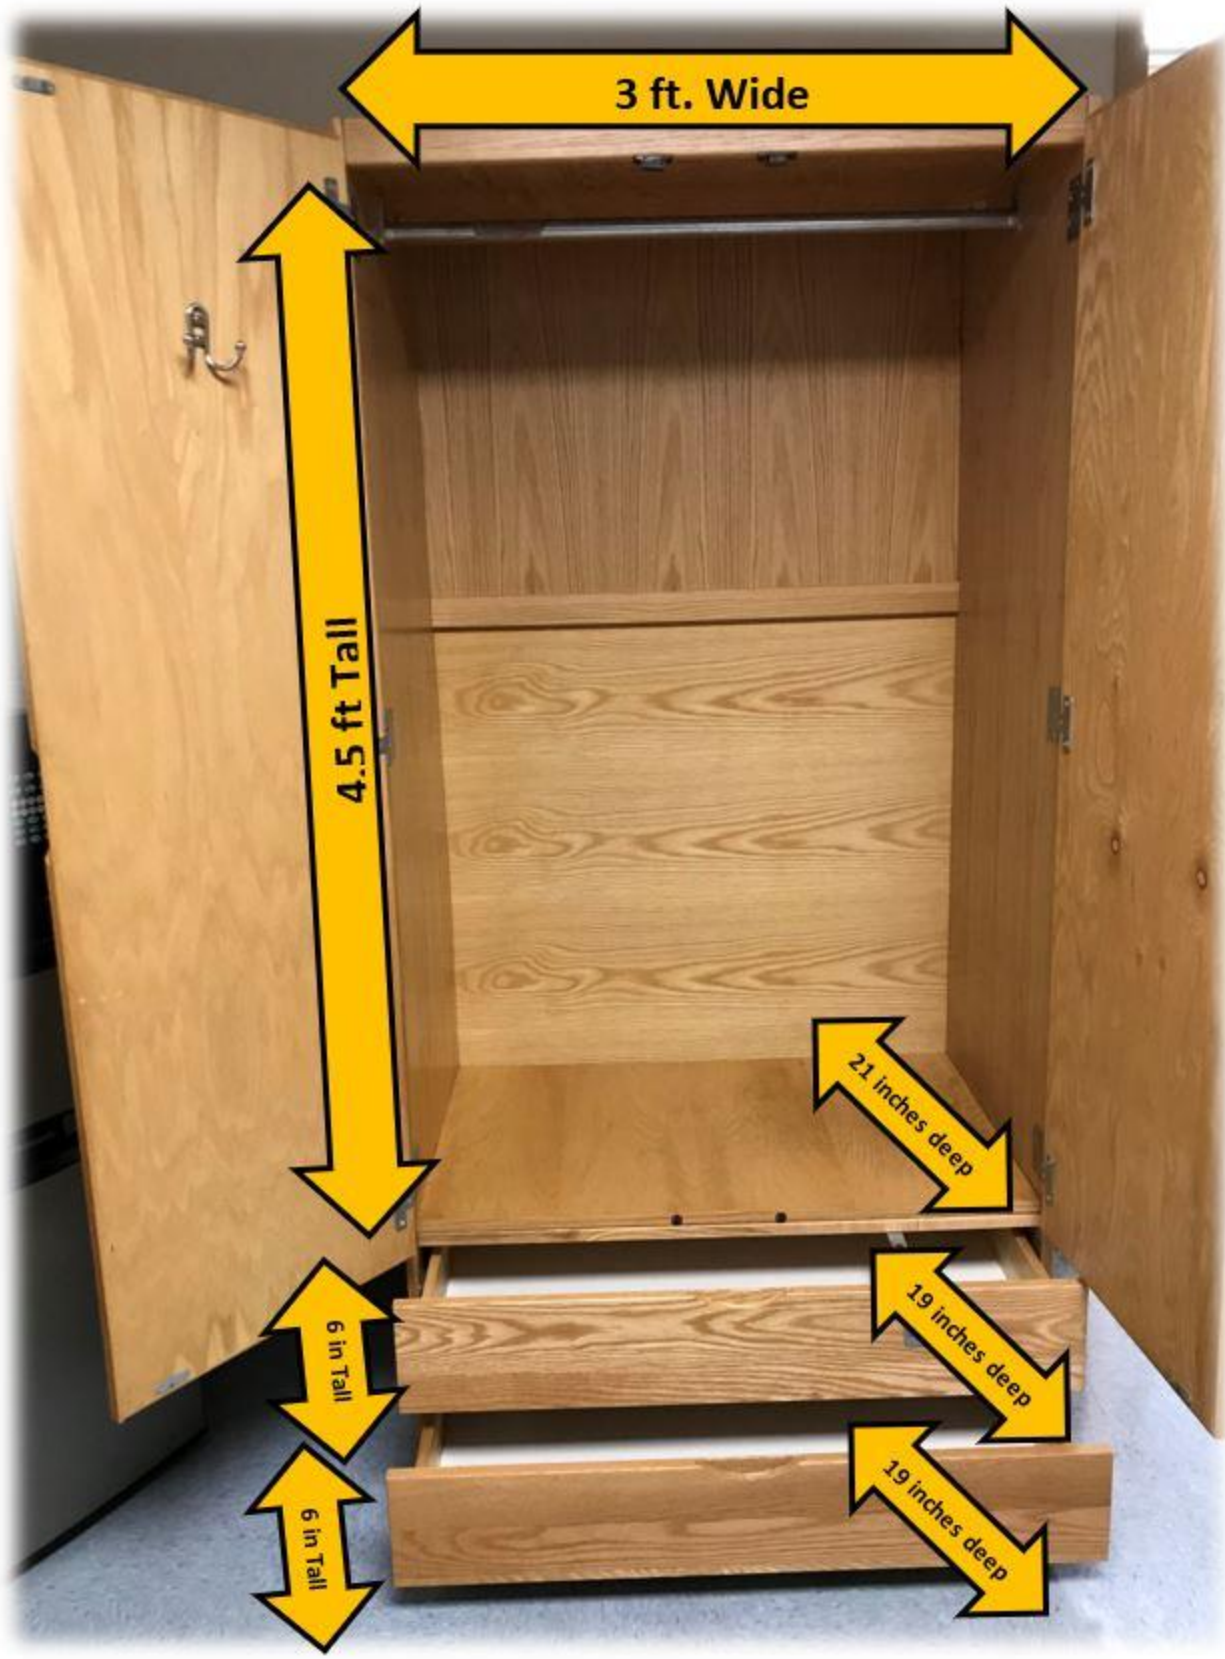

2 ft Wide

1 ft Tall

9 in Deep

Book Shelf is Movable

1 ft Tall

9 in Deep

2 ft Long

3 ft & 4 in Wide

Not a Drawer

7 in Tall

19 in Deep

7 in Tall

1 ft Tall

3 ft. Wide

4.5 ft Tall

21 inches deep

19 inches deep

19 inches deep

6 in Tall

6 in Tall

80 in Long (Traditional Twin XL)

2.5 ft. Wide

2.5 ft. Tall

Each drawer is 19 inches deep

7 in Tall

7 in Tall

12 in Tall

Tallest: 2.5 ft  
Shortest: 10 in

4.3 ft Tall

4.8 ft Wide