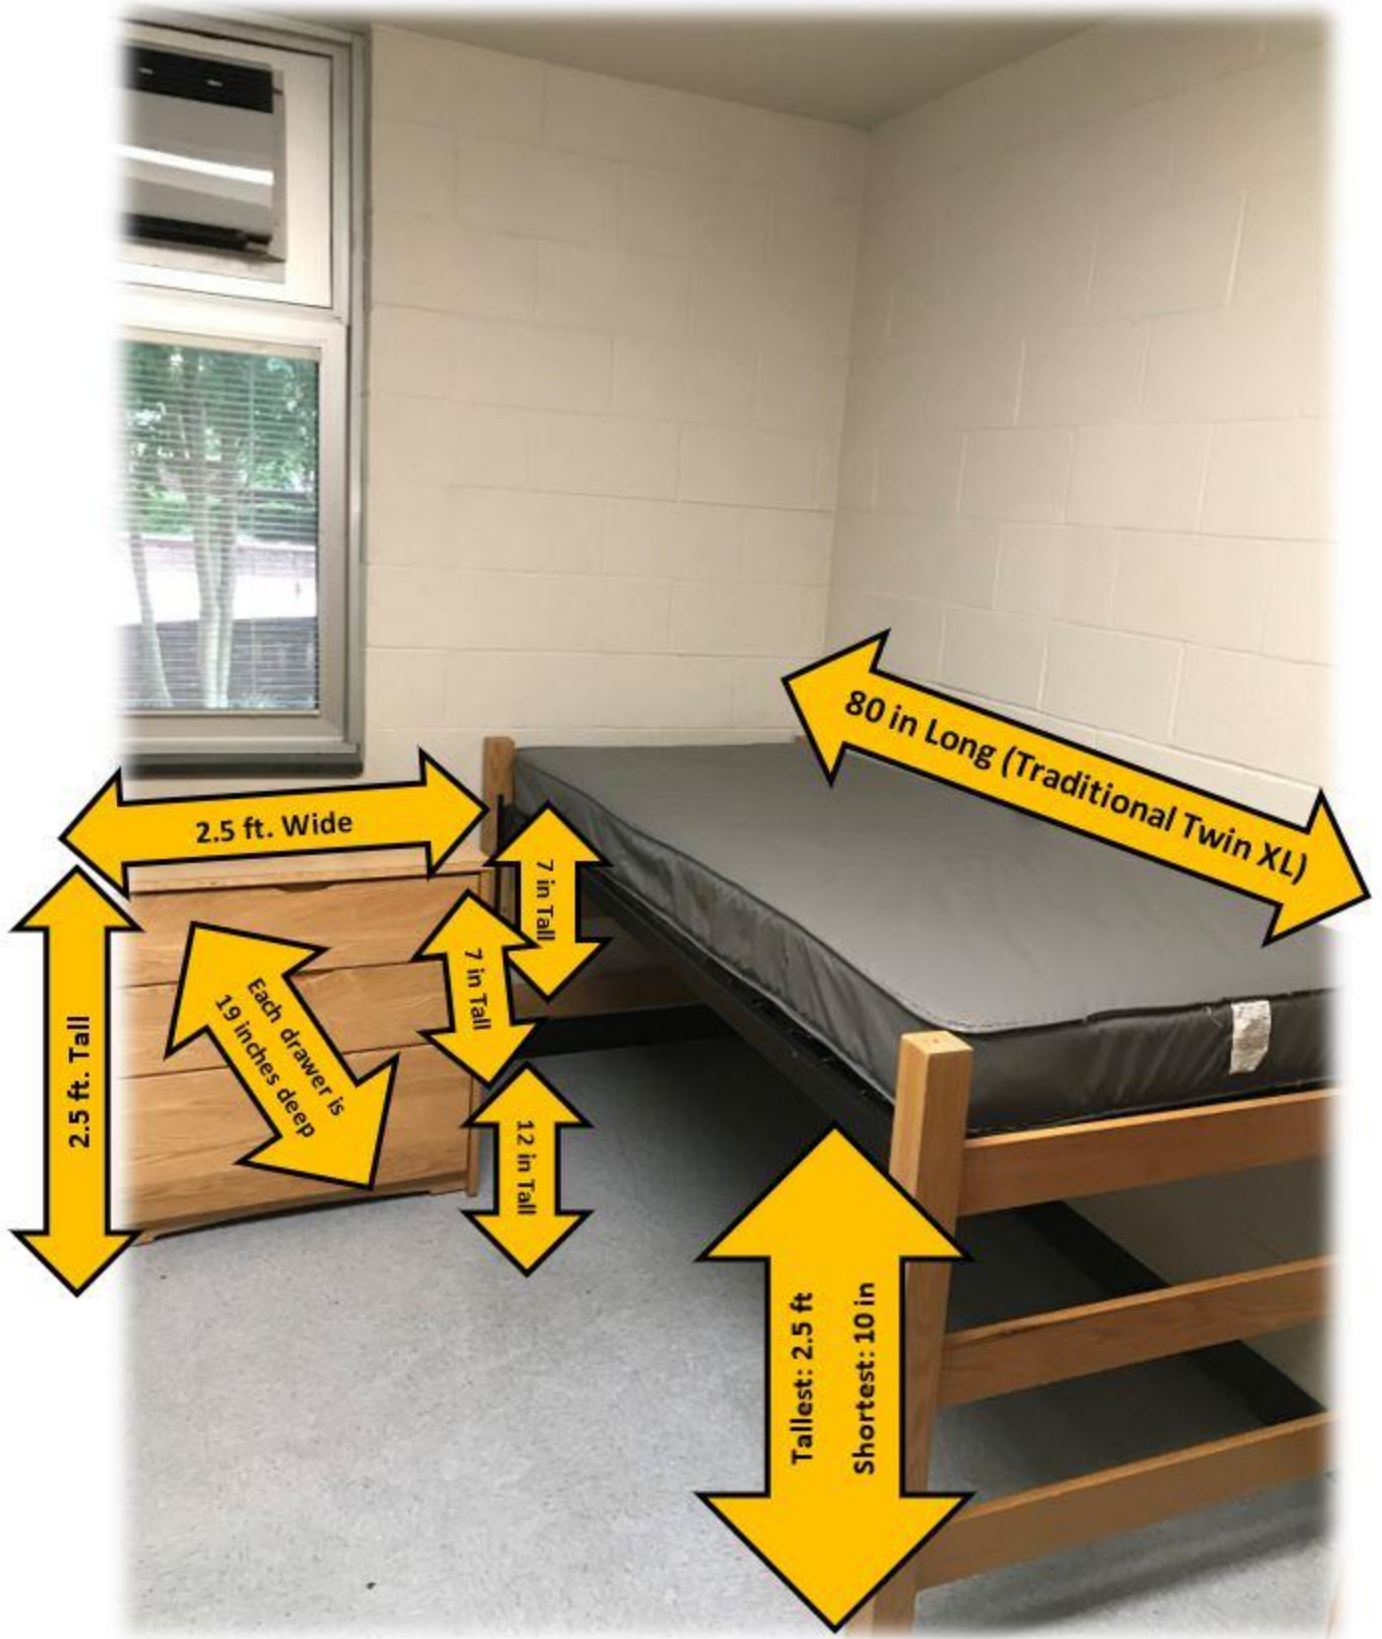

2 ft Wide

1 ft Tall

9 in Deep

Book Shelf is Movable

1 ft Tall

9 in Deep

2 ft Long

3 ft & 4 in Wide

Not a Drawer

7 in Tall

19 in Deep

7 in Tall

1 ft Tall

3 ft. Wide

4.5 ft Tall

21 inches deep

19 inches deep

19 inches deep

6 in Tall

6 in Tall

80 in Long (Traditional Twin XL)

2.5 ft. Wide

2.5 ft. Tall

Each drawer is 19 inches deep

7 in Tall

7 in Tall

12 in Tall

Tallest: 2.5 ft  
Shortest: 10 in

4.3 ft Tall

4.8 ft Wide