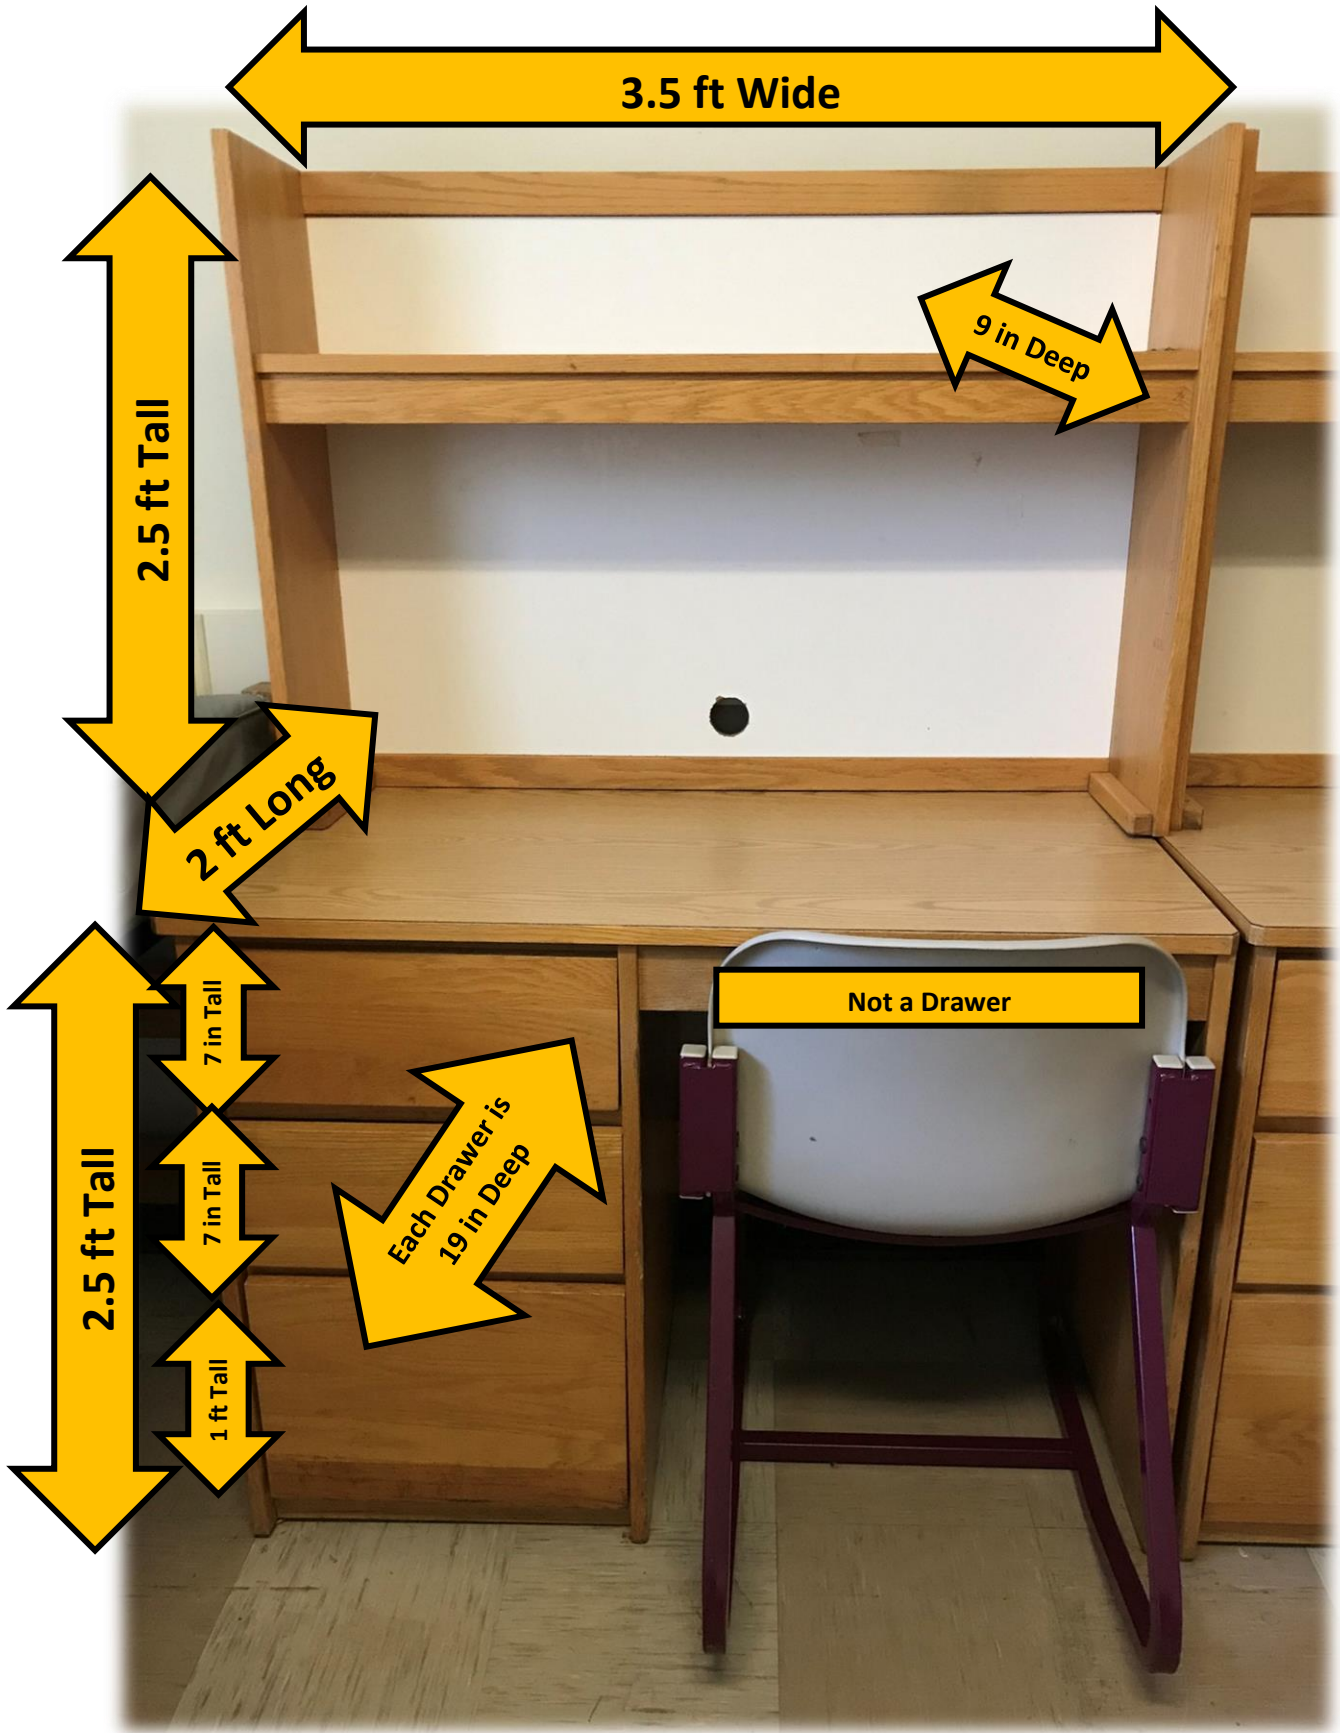

80 in Long (Traditional Twin XL)

Tallest: 2.5 ft
Shortest: 10 in

3.5 ft Wide

2.5 ft Tall

9 in Deep

2 ft Long

Not a Drawer

2.5 ft Tall

7 in Tall

7 in Tall

1 ft Tall

Each Drawer is 19 in Deep

3 ft & 10 in Wide

5.75 ft Tall

2 ft Deep

8 in Tall

8 in Tall

Each Drawer
19 in Deep