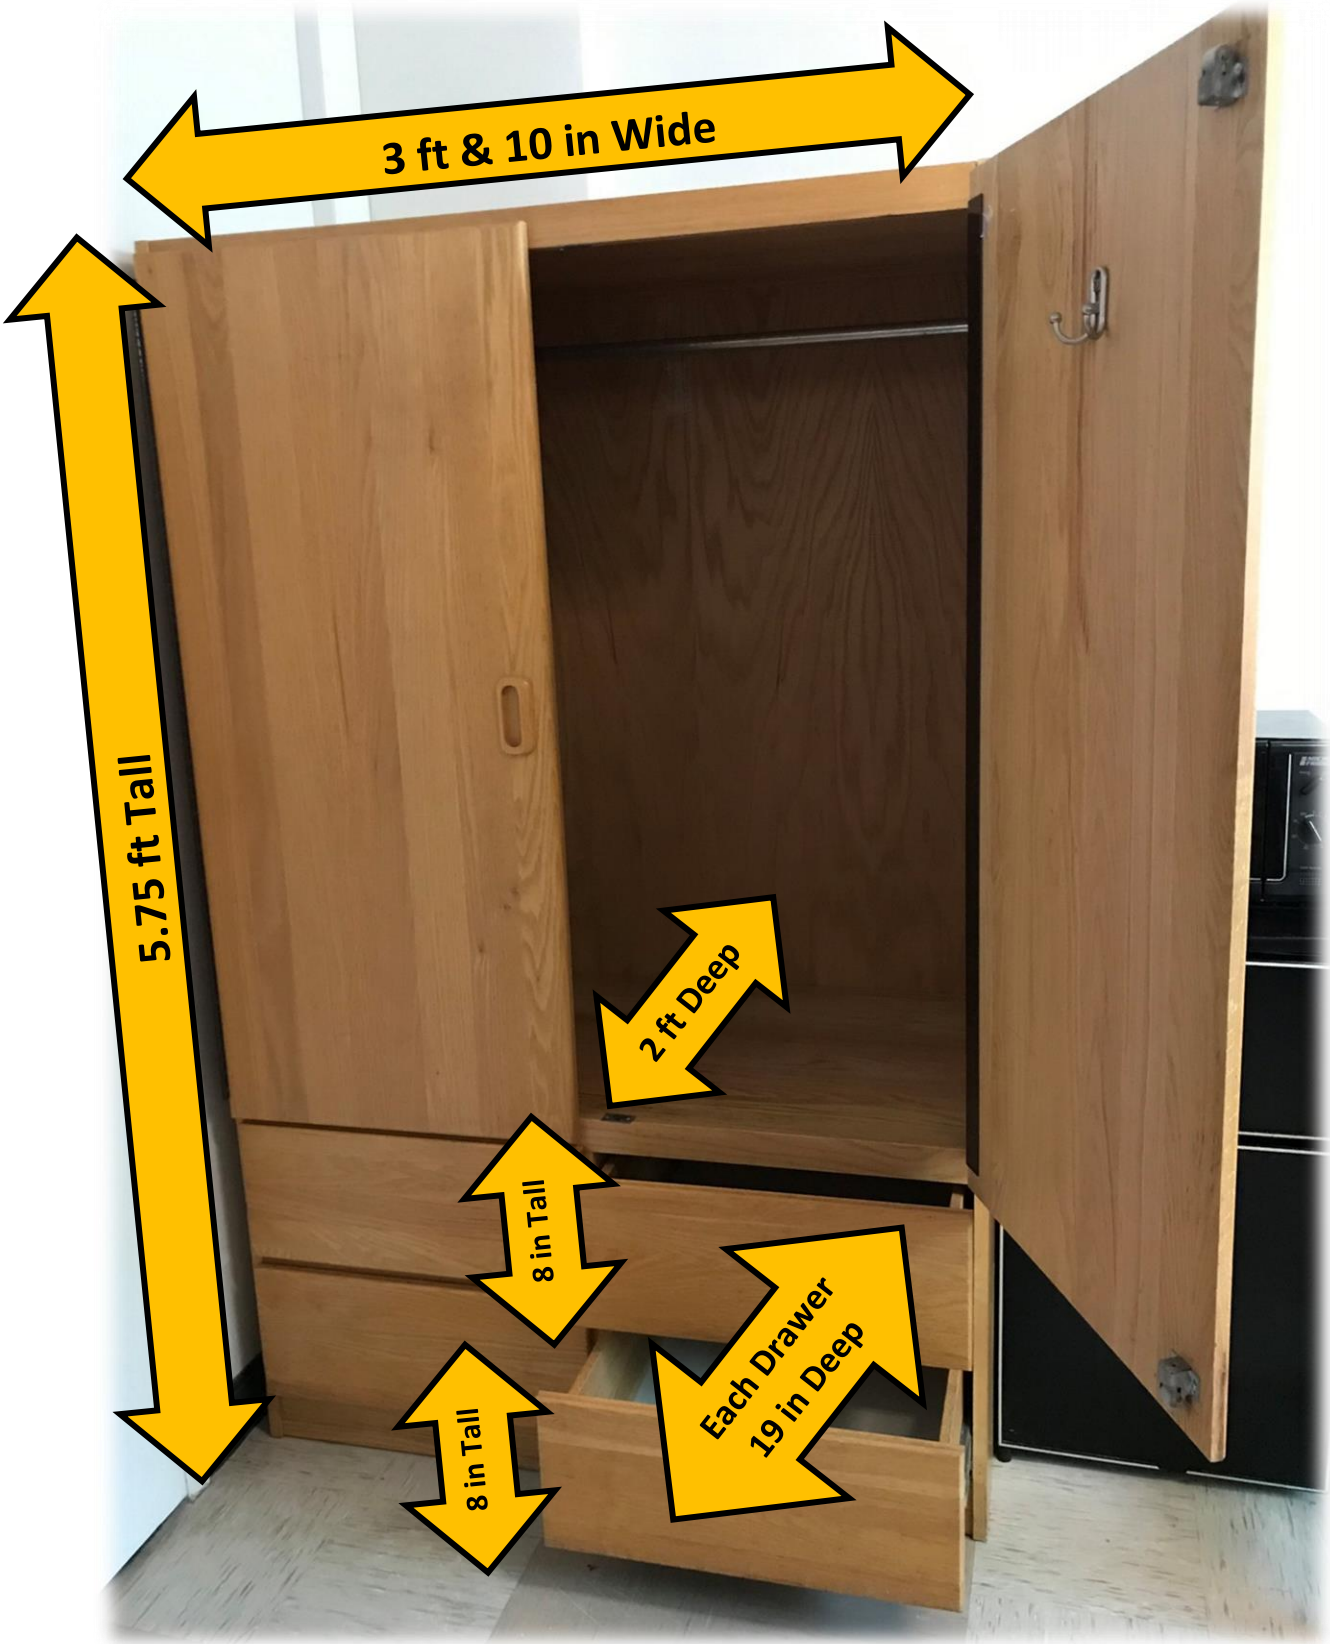

80 in Long (Traditional Twin XL)

Tallest: 2.5 ft
Shortest: 10 in

3.5 ft Wide

2.5 ft Tall

9 in Deep

2 ft Long

Not a Drawer

2.5 ft Tall

7 in Tall

7 in Tall

1 ft Tall

Each Drawer is 19 in Deep

3 ft & 10 in Wide

5.75 ft Tall

2 ft Deep

8 in Tall

8 in Tall

Each Drawer
19 in Deep