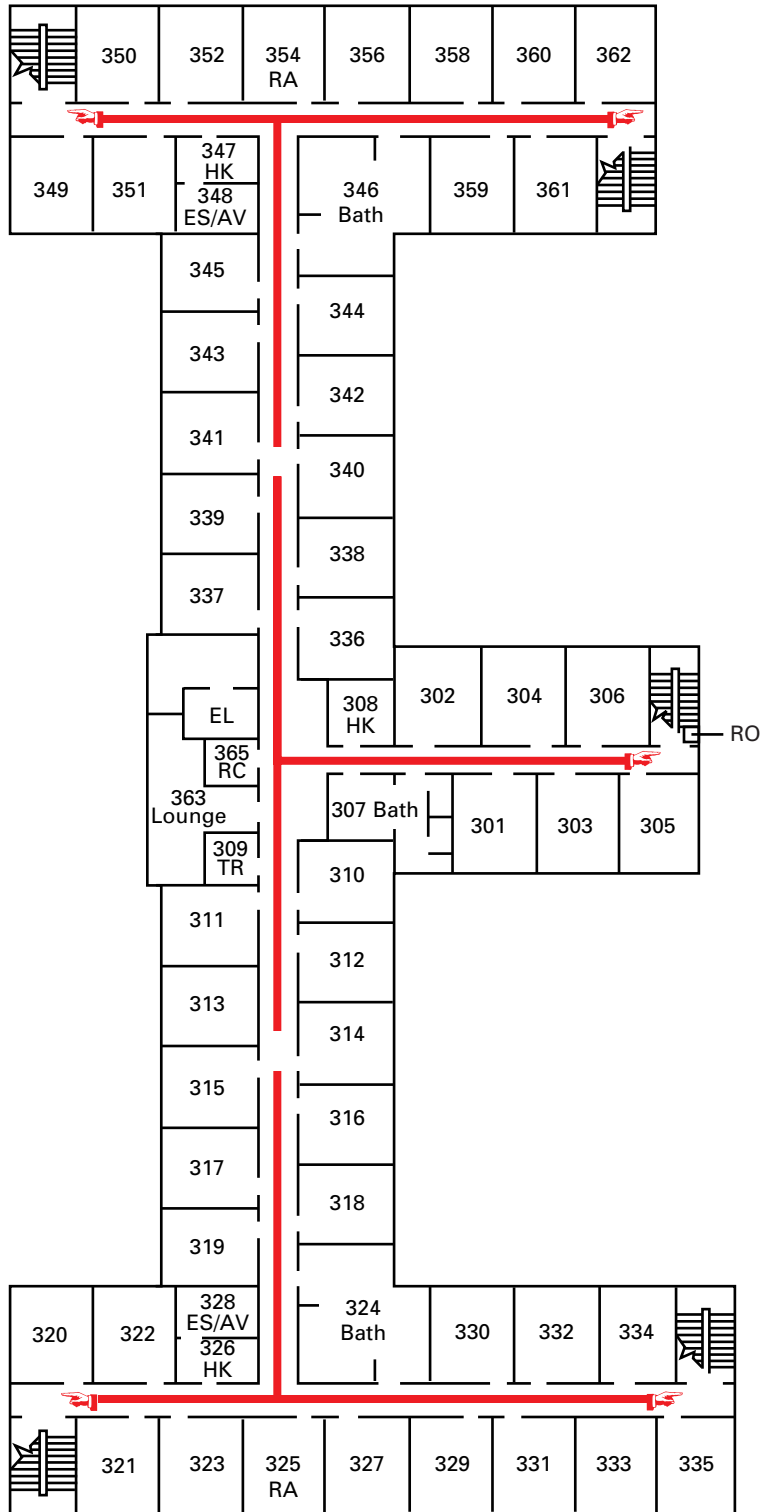

— W —

— S —  
Front

— N —

- AV - Audio/Visual
- EL - Elevator
- ES - Electrical Service
- HK - Housekeeping
- RA - Resident Advisor
- RC - Recycling
- RO - Roof Access
- TR - Trash Room
- - EMERGENCY

— E —

UMSTEAD HALL  
3rd Floor