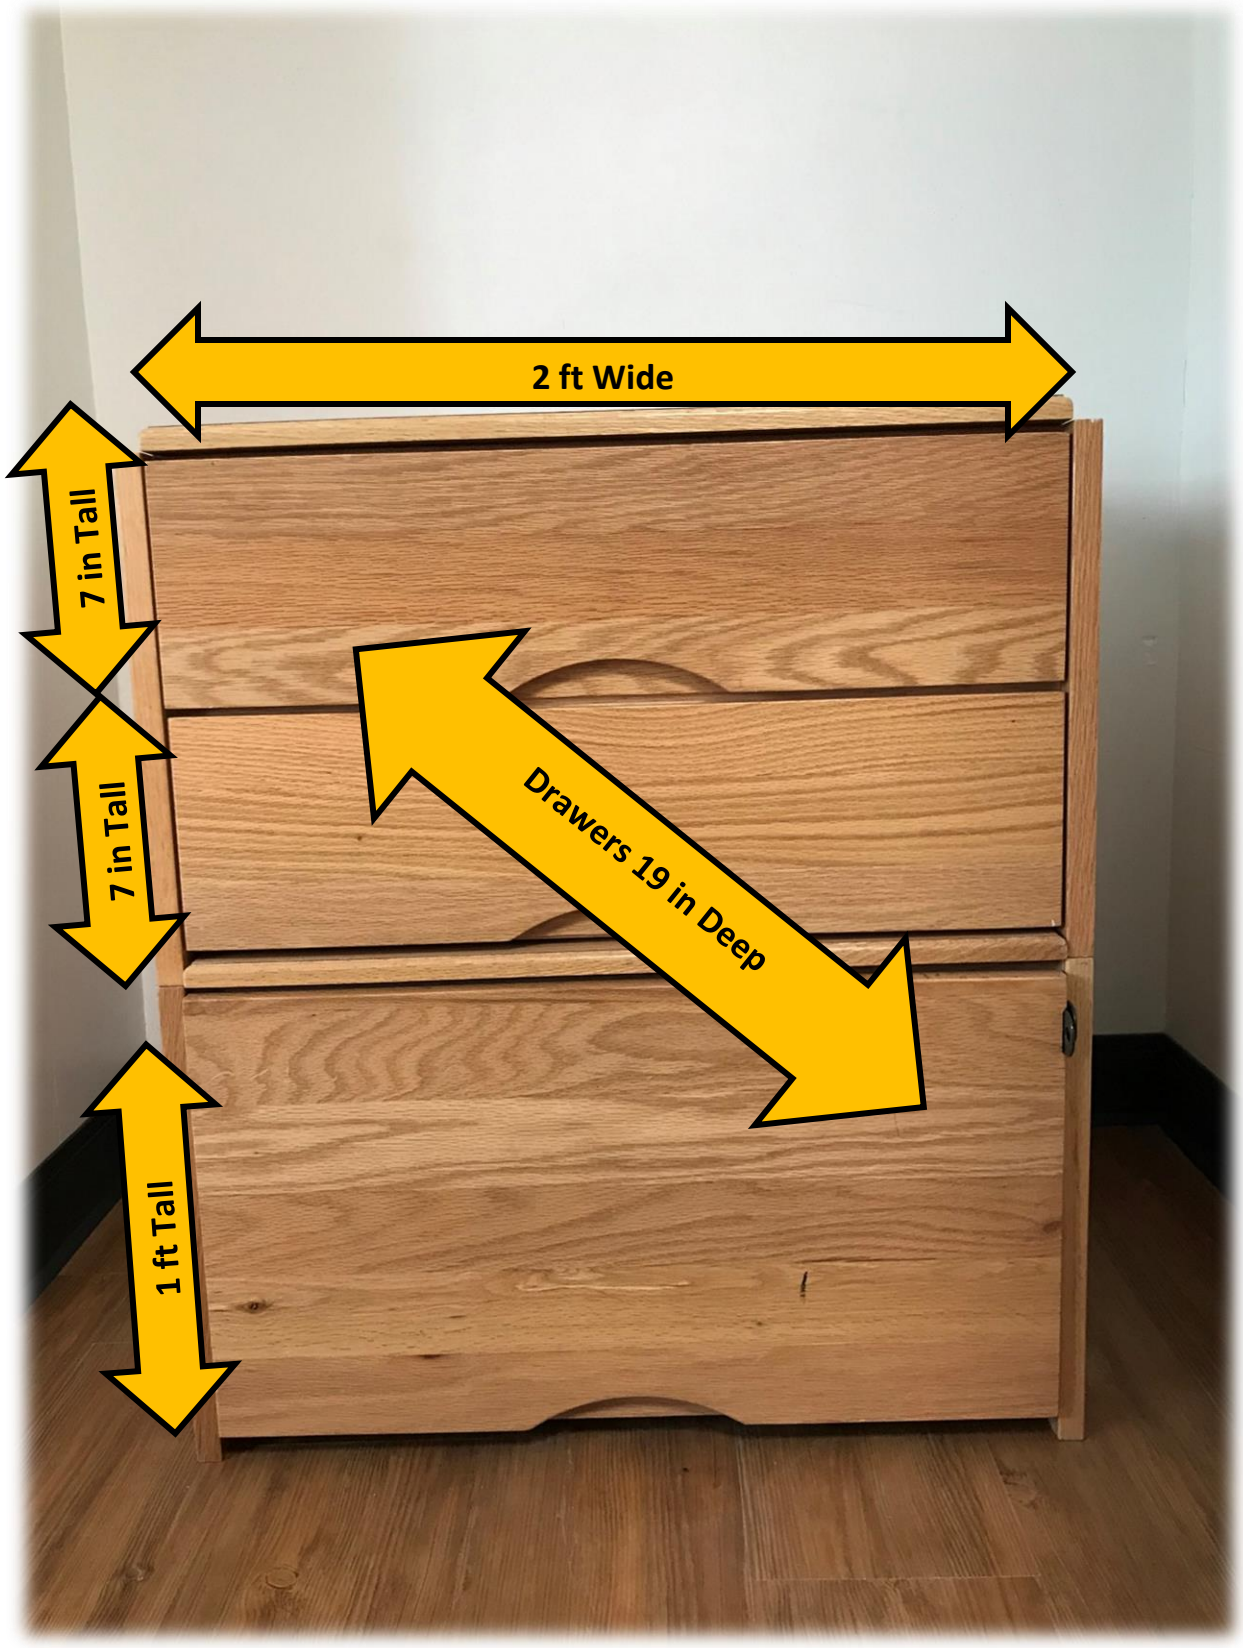

80 in Long (Traditional Twin XL)

Tallest: 2.5 ft  
Shortest: 10 in

6 ft Wide

7.5 ft Tall

4 ft Wide

4 ft Wide

10 in

16 in Deep

16 in Deep

3 ft & 9 in Deep

2 ft Wide

7 in Tall

7 in Tall

1 ft Tall

Drawers 19 in Deep

4 ft Wide

5 ft Tall

7 in Deep