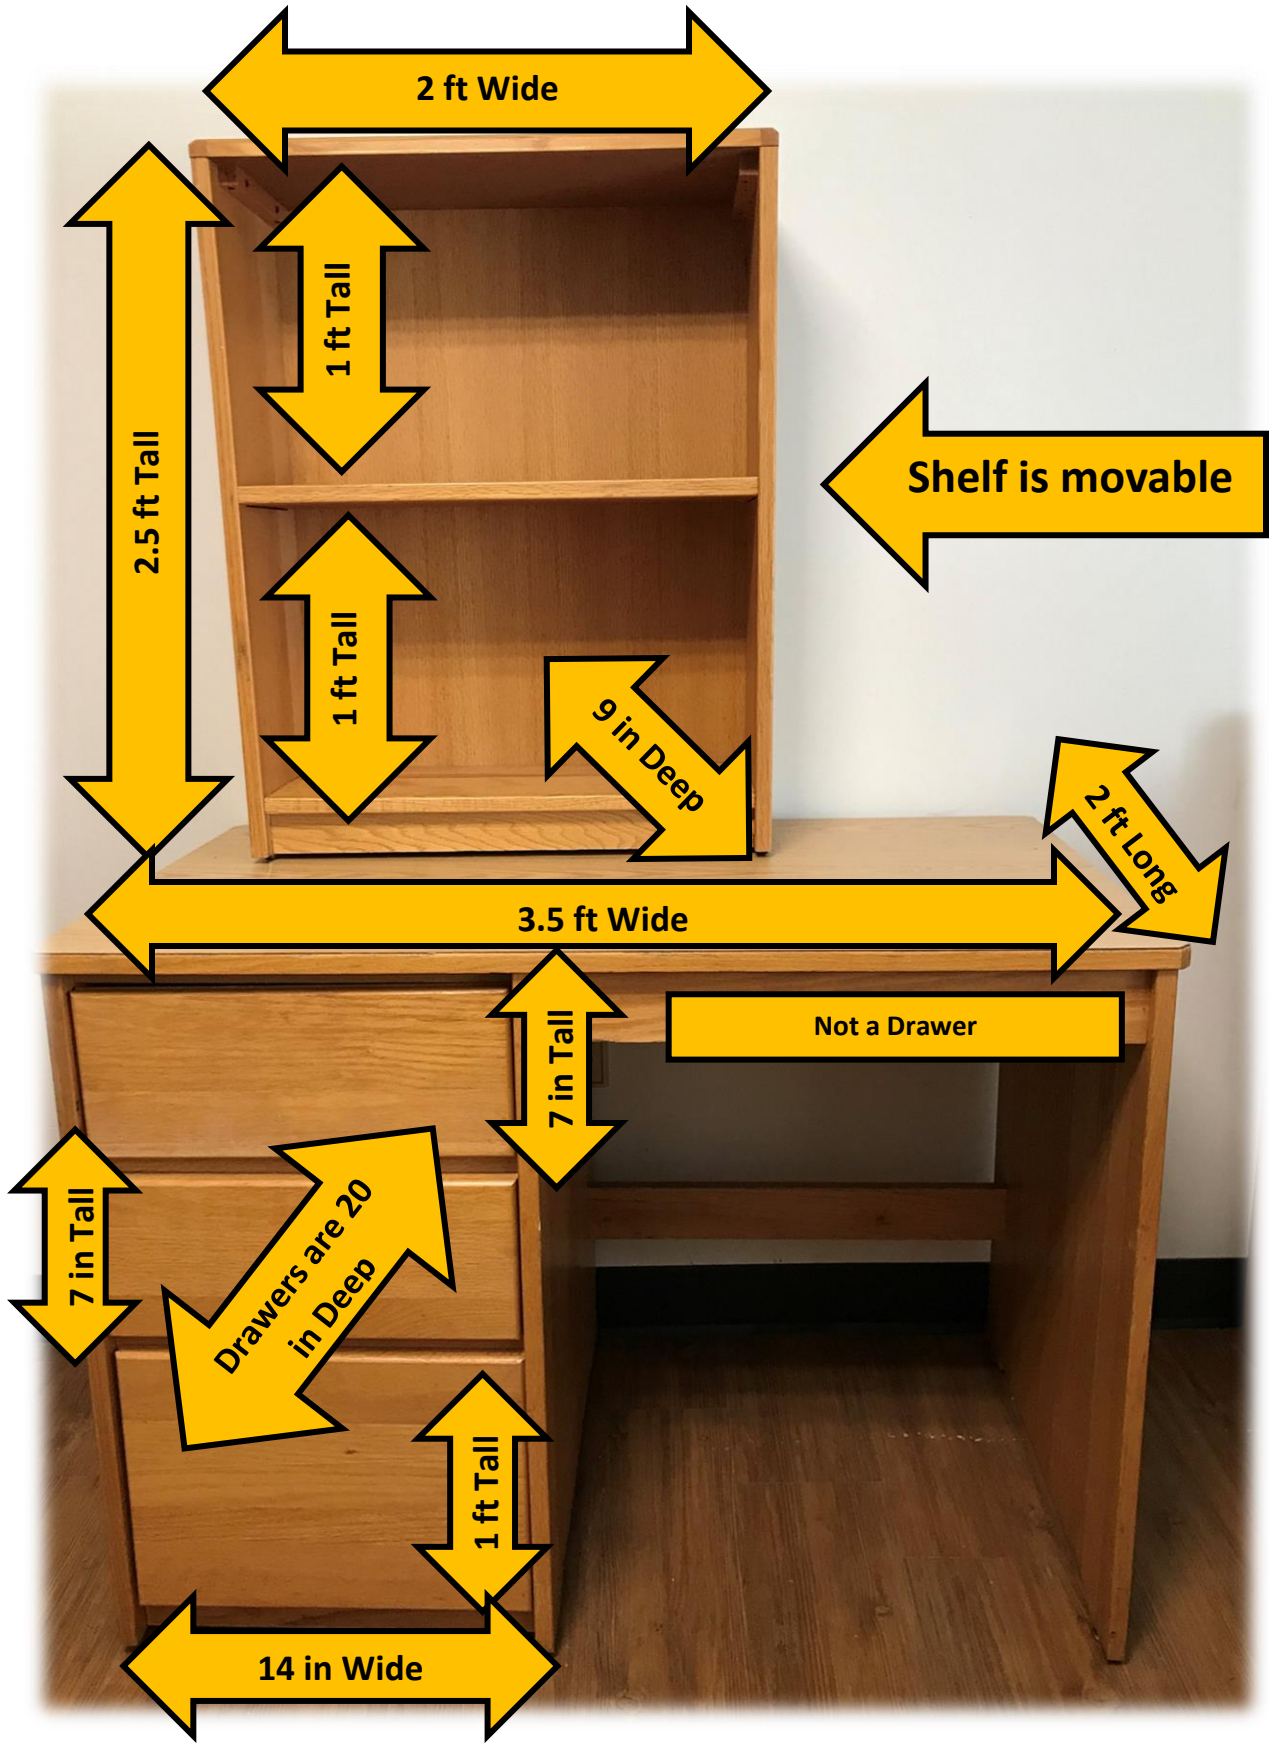

80 in Long (Traditional Twin XL)

Tallest: 2.5 ft  
Shortest: 10 in

6 ft Wide

7.5 ft Tall

4 ft Wide

4 ft Wide

10 in

16 in Deep

16 in Deep

3 ft & 9 in Deep

2 ft Wide

7 in Tall

7 in Tall

1 ft Tall

Drawers 19 in Deep

4 ft Wide

5 ft Tall

7 in Deep