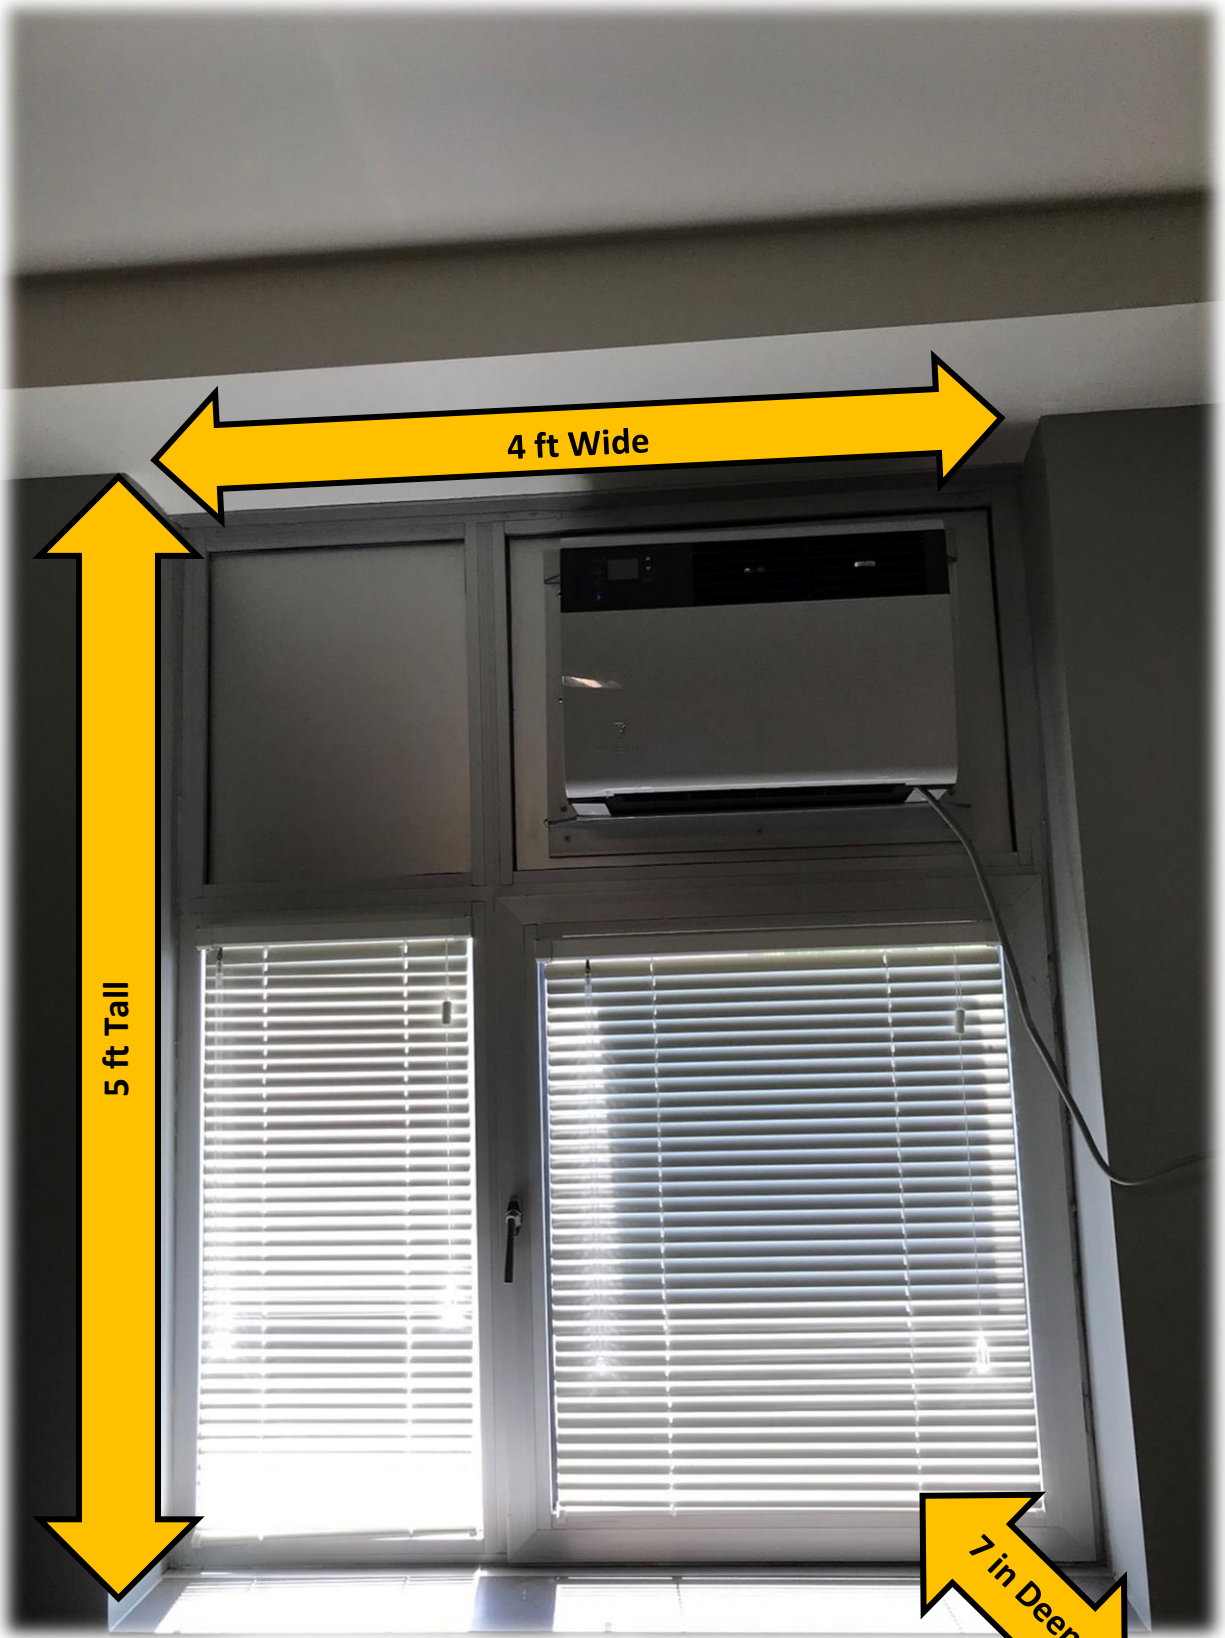

80 in Long (Traditional Twin XL)

Tallest: 2.5 ft  
Shortest: 10 in

6 ft Wide

7.5 ft Tall

4 ft Wide

4 ft Wide

10 in

16 in Deep

16 in Deep

3 ft & 9 in Deep

2 ft Wide

7 in Tall

7 in Tall

1 ft Tall

Drawers 19 in Deep

4 ft Wide

5 ft Tall

7 in Deep