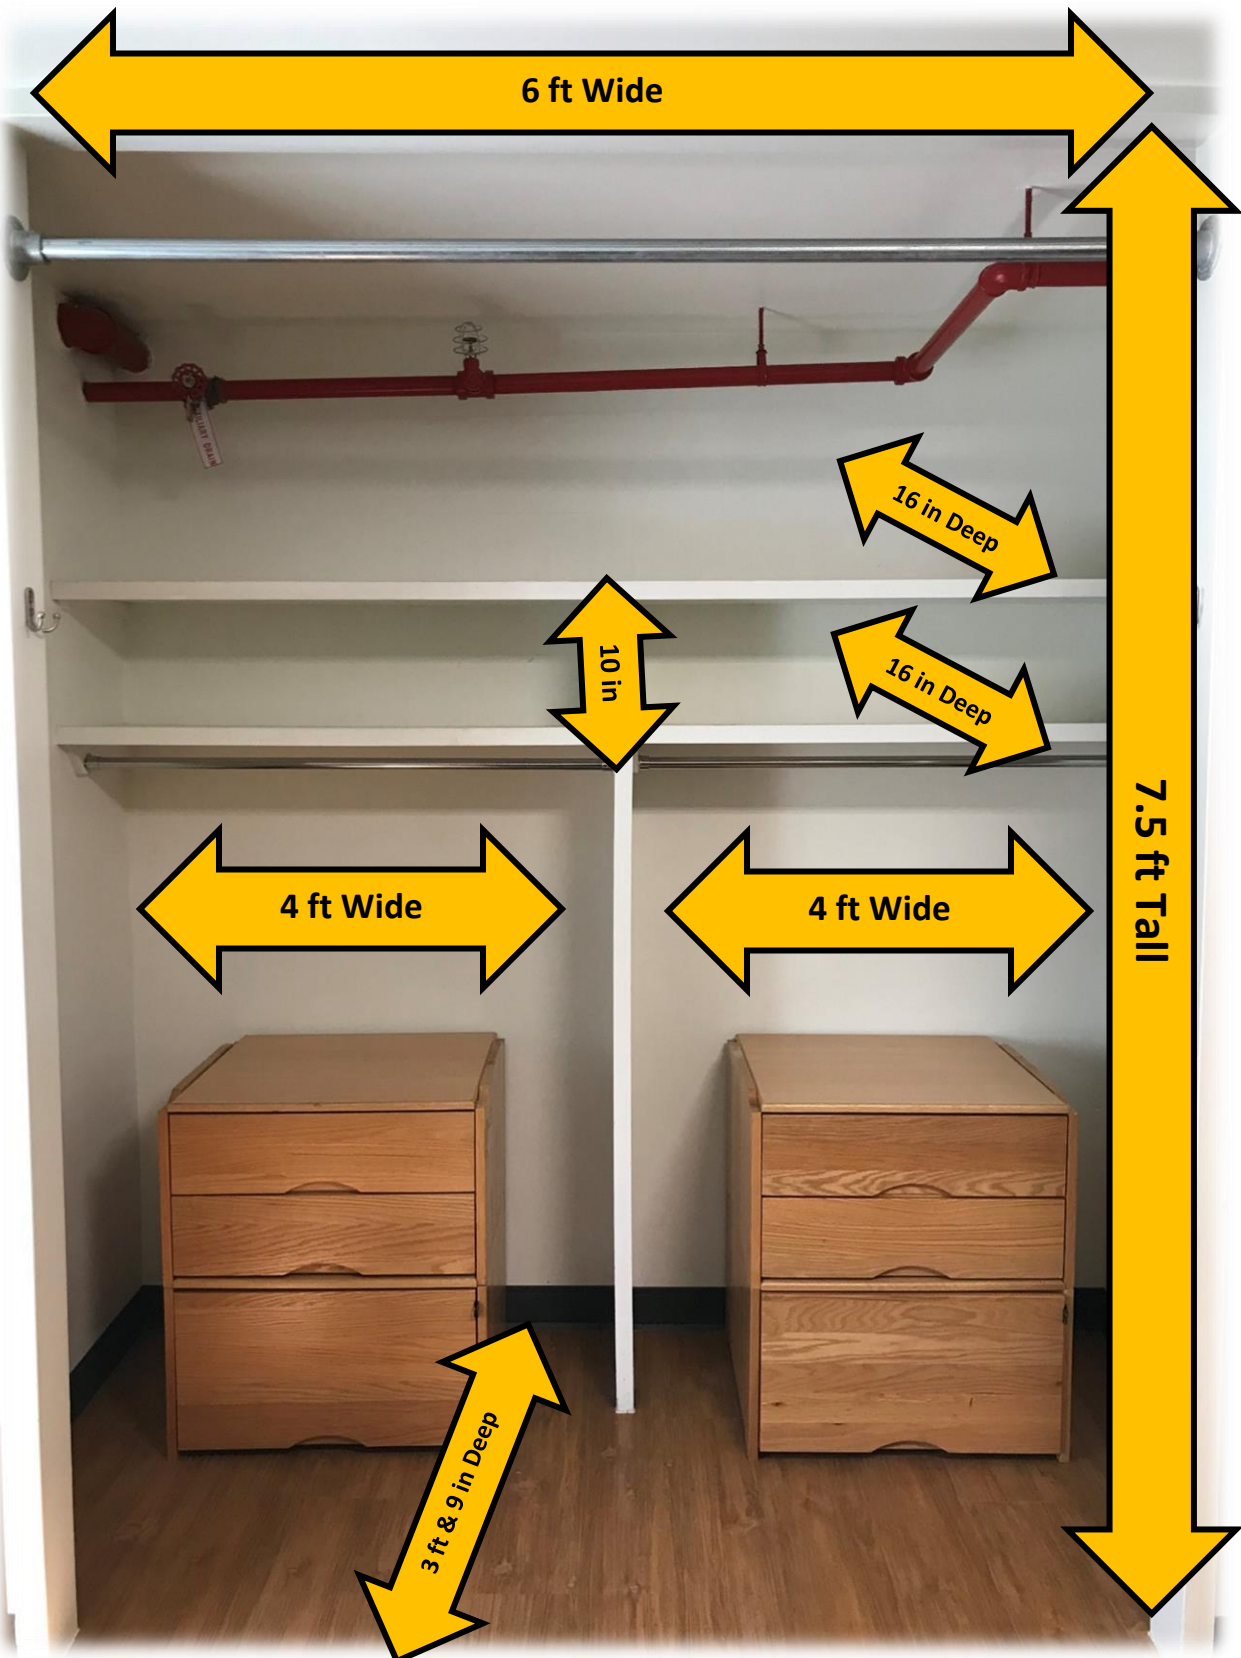

80 in Long (Traditional Twin XL)

Tallest: 2.5 ft  
Shortest: 10 in

6 ft Wide

7.5 ft Tall

4 ft Wide

4 ft Wide

10 in

16 in Deep

16 in Deep

3 ft & 9 in Deep

2 ft Wide

7 in Tall

7 in Tall

1 ft Tall

Drawers 19 in Deep

4 ft Wide

5 ft Tall

7 in Deep