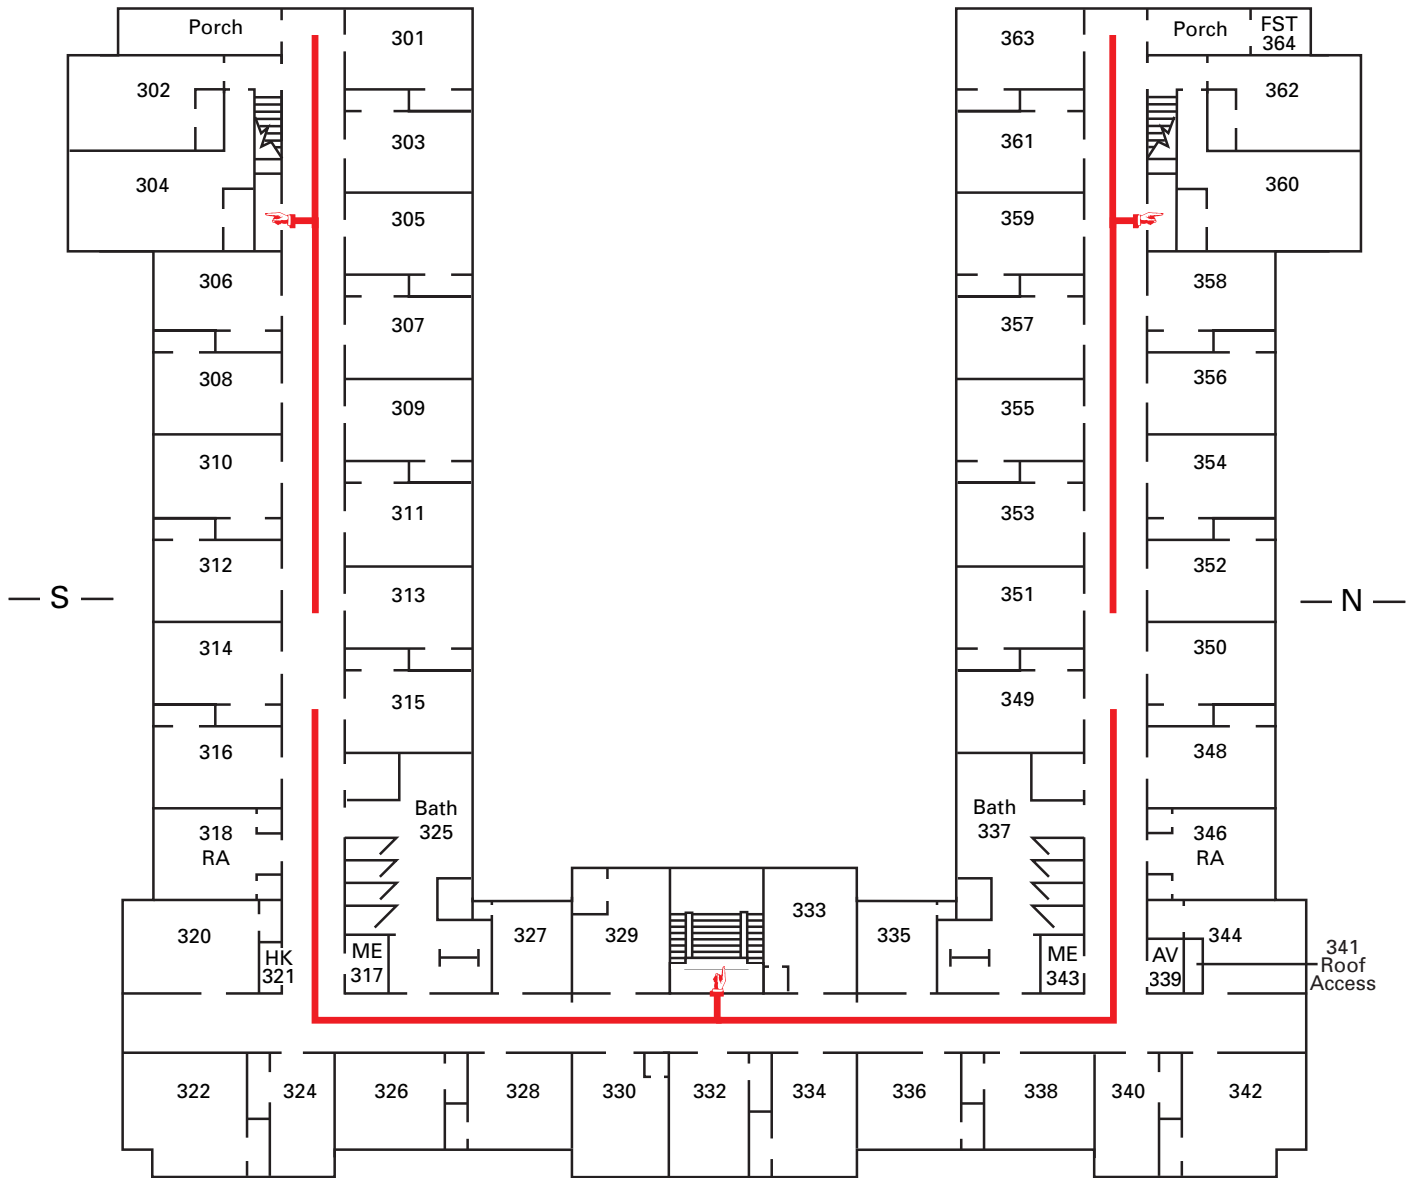

— W —

— S —

— N —

— E —

Front

COTTEN HALL 3rd Floor

- AV - Audio/ Visual
- HK - Housekeeping
- FST - Facilities Storage
- ME - Mechanical Room
- RA - Resident Advisor
- SR - Study Room
- TR - Trash Room
- RO - Roof Access
- - EMERGENCY