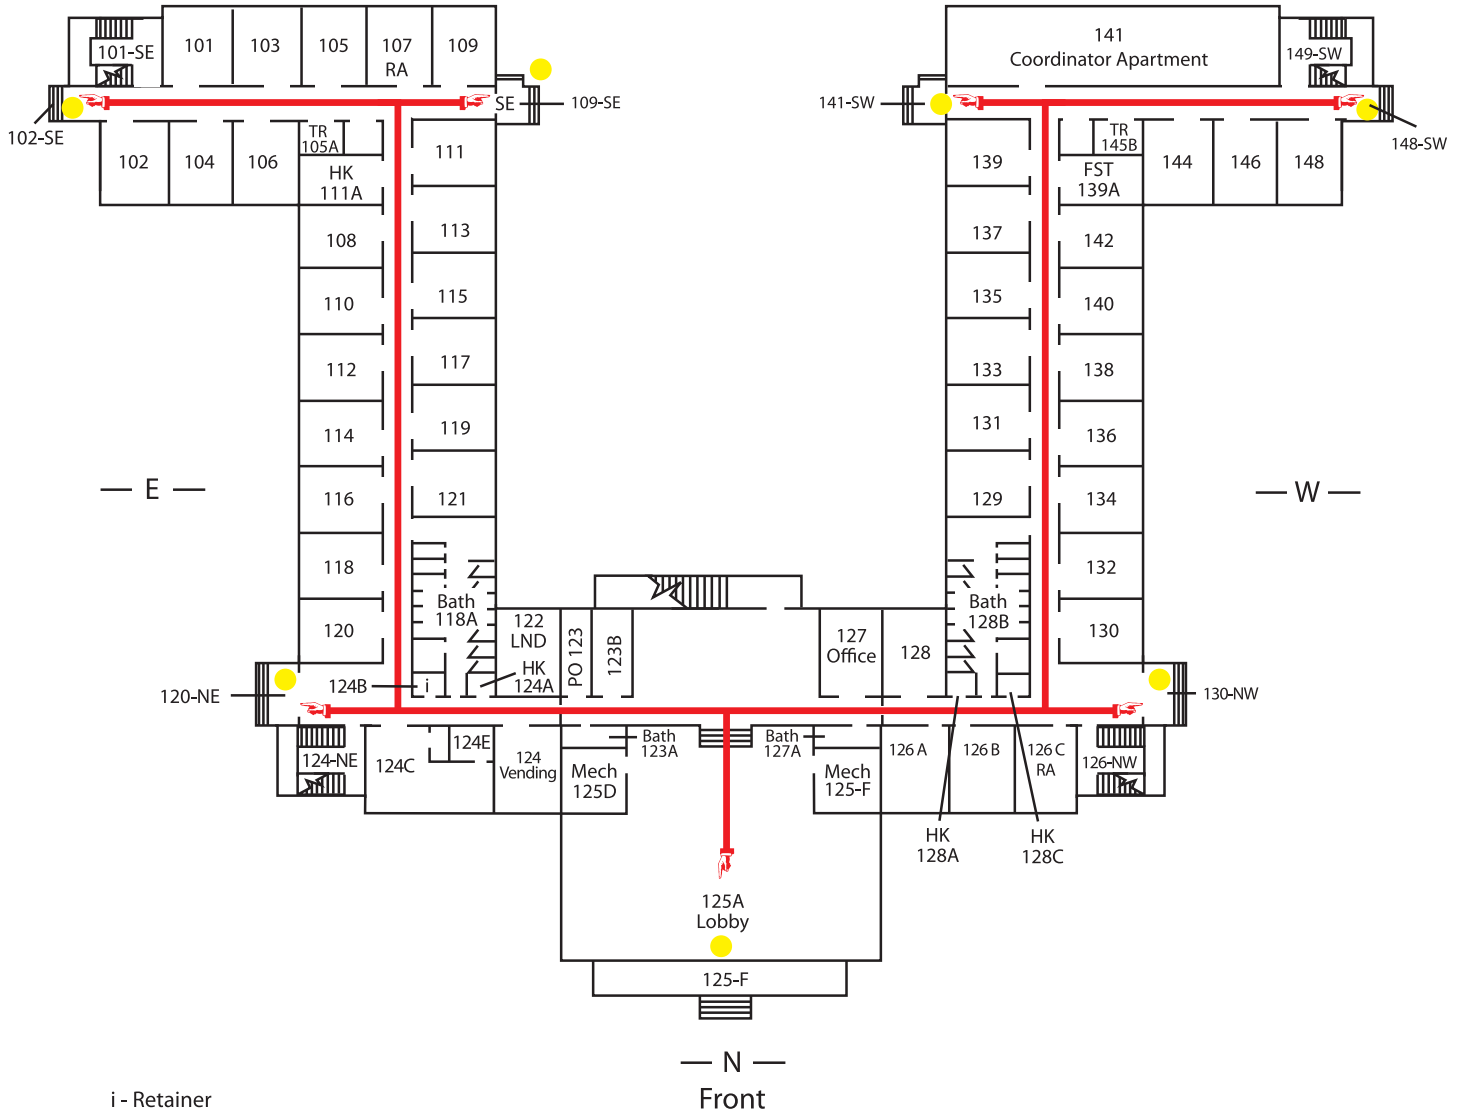

— S —

- i - Retainer
- AP - Access Panel
- BST - Building Storage
- HK - Housekeeping
- FST - Facilities Storage
- RA - Resident Advisor
- SE - Service Entry
- SR - Study Room
- TR - Trash Room
- - EMERGENCY
- - Card Access Reader

GARRETT HALL  
1st Floor