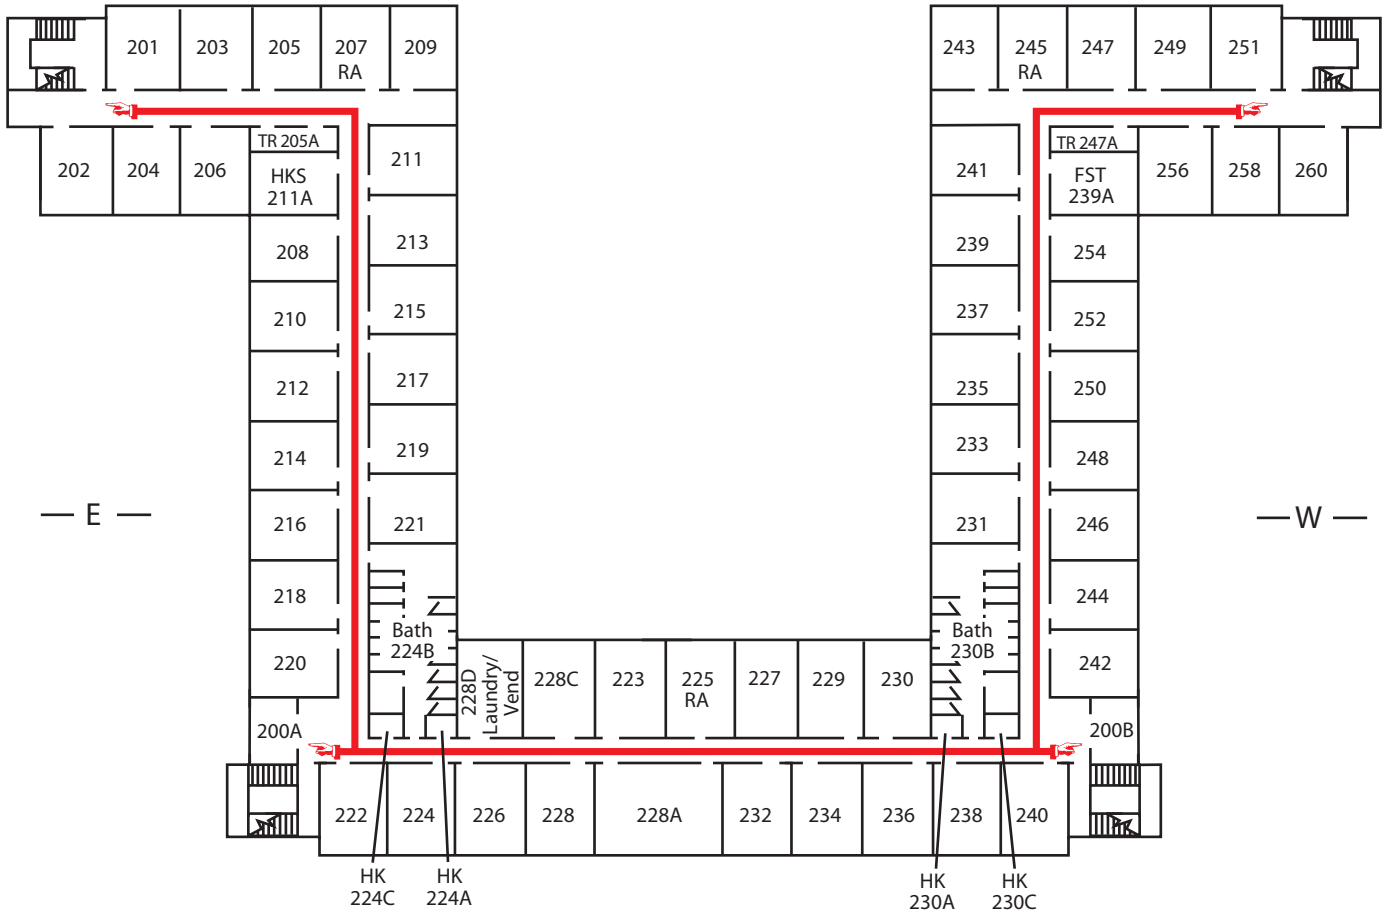

— S —

HK - Housekeeping
FST - Facilities Storage
RA - Resident Advisor
TR - Trash Room
— EMERGENCY —

— N —

GARRETT HALL
2nd Floor