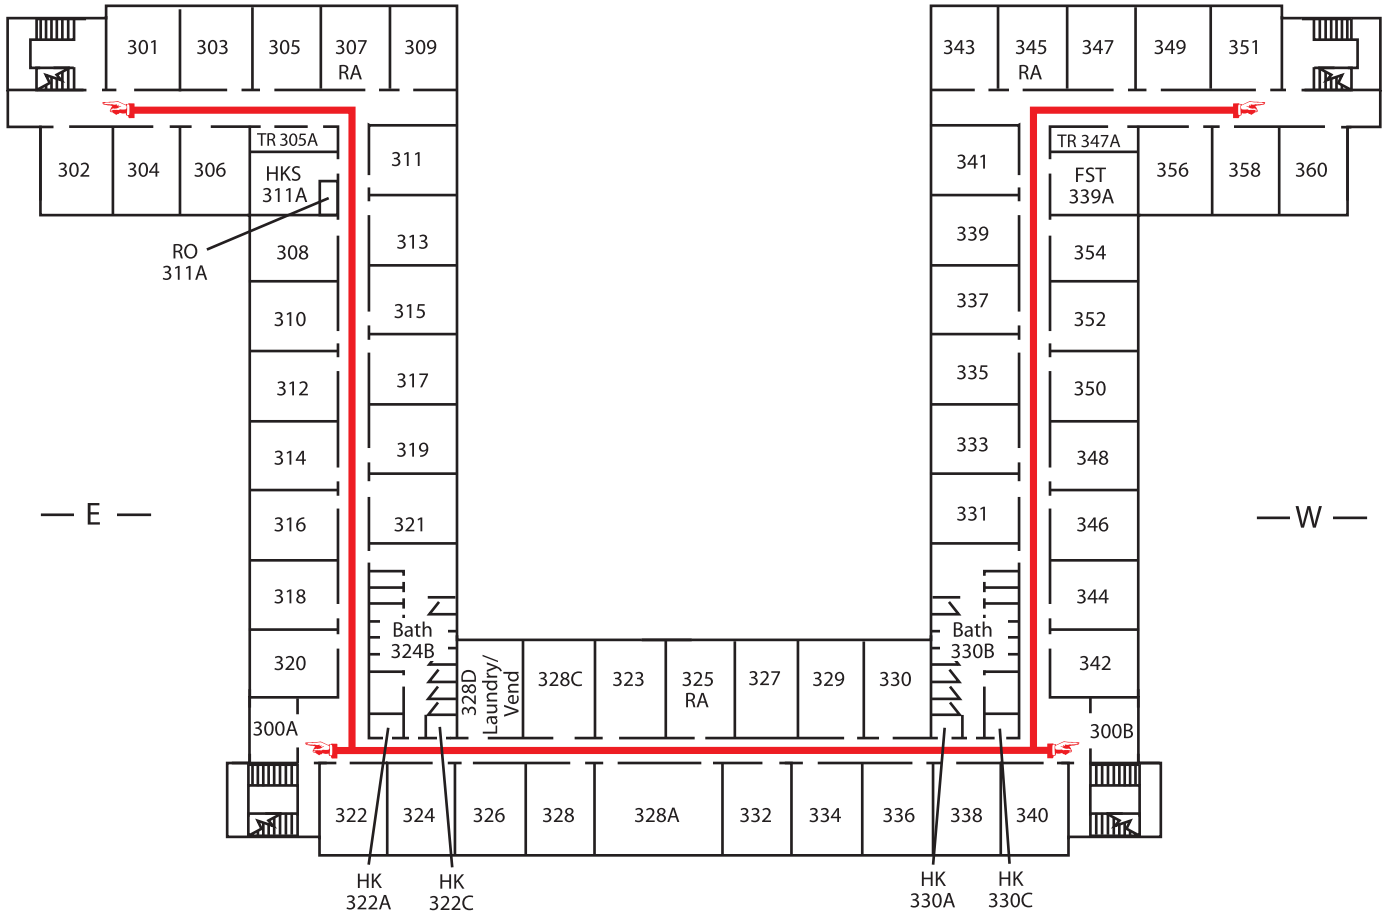

— S —

— E —

— W —

— N —

- HK - Housekeeping
- FST - Facilities Storage
- RA - Resident Advisor
- TR - Trash Room
- EMERGENCY

GARRETT HALL
3rd Floor