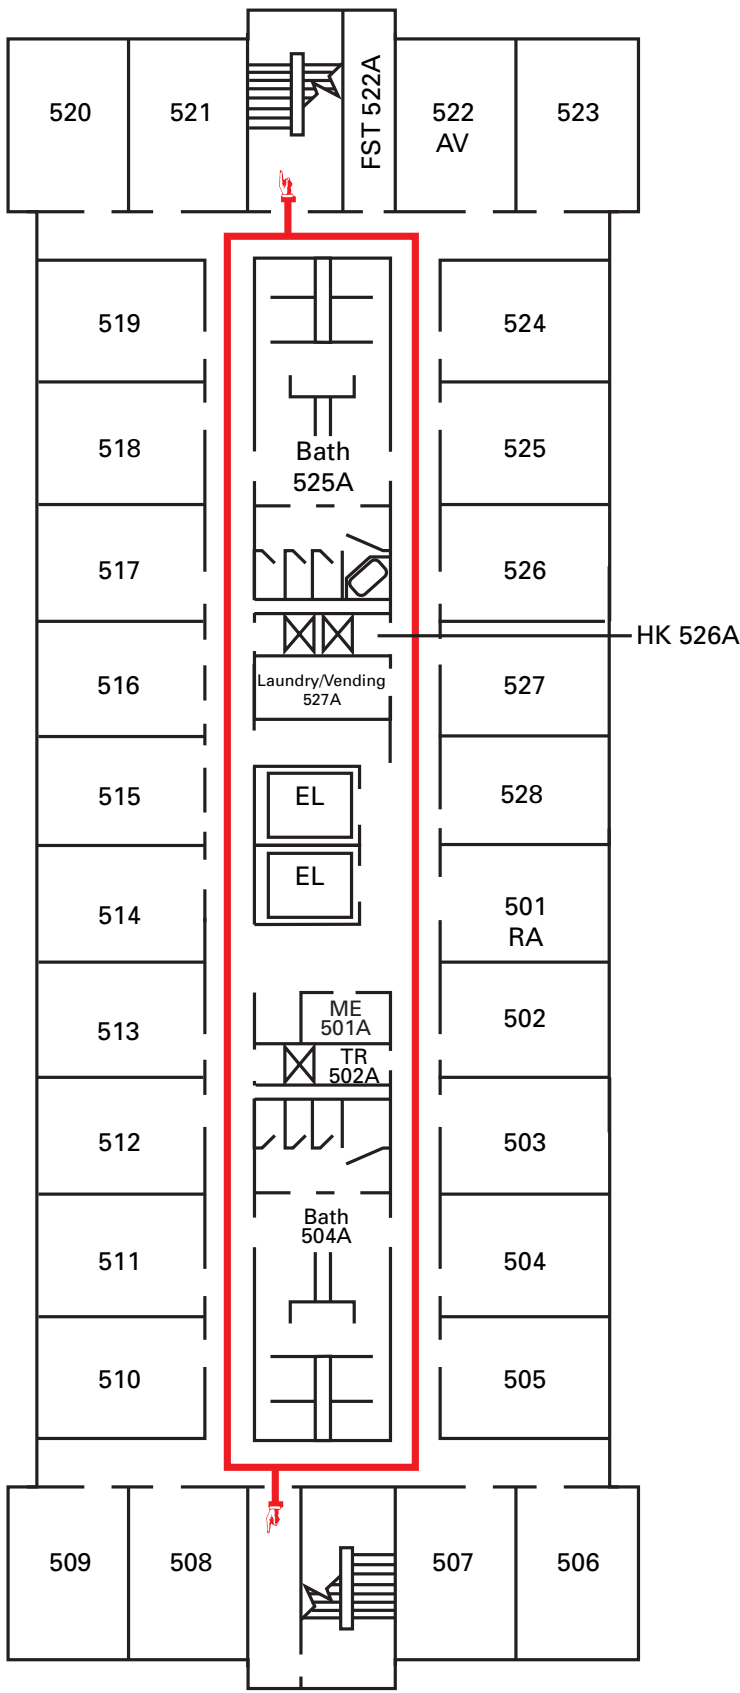

— W —

— S —

— N —
Front

— E —

- AV - Audio/ Visual
- EL - Elevator
- HK - Housekeeping
- FST - Facilities Storage
- ME - Mechanical Room
- RA - Resident Advisor
- - EMERGENCY

TYLER HALL
5th Floor