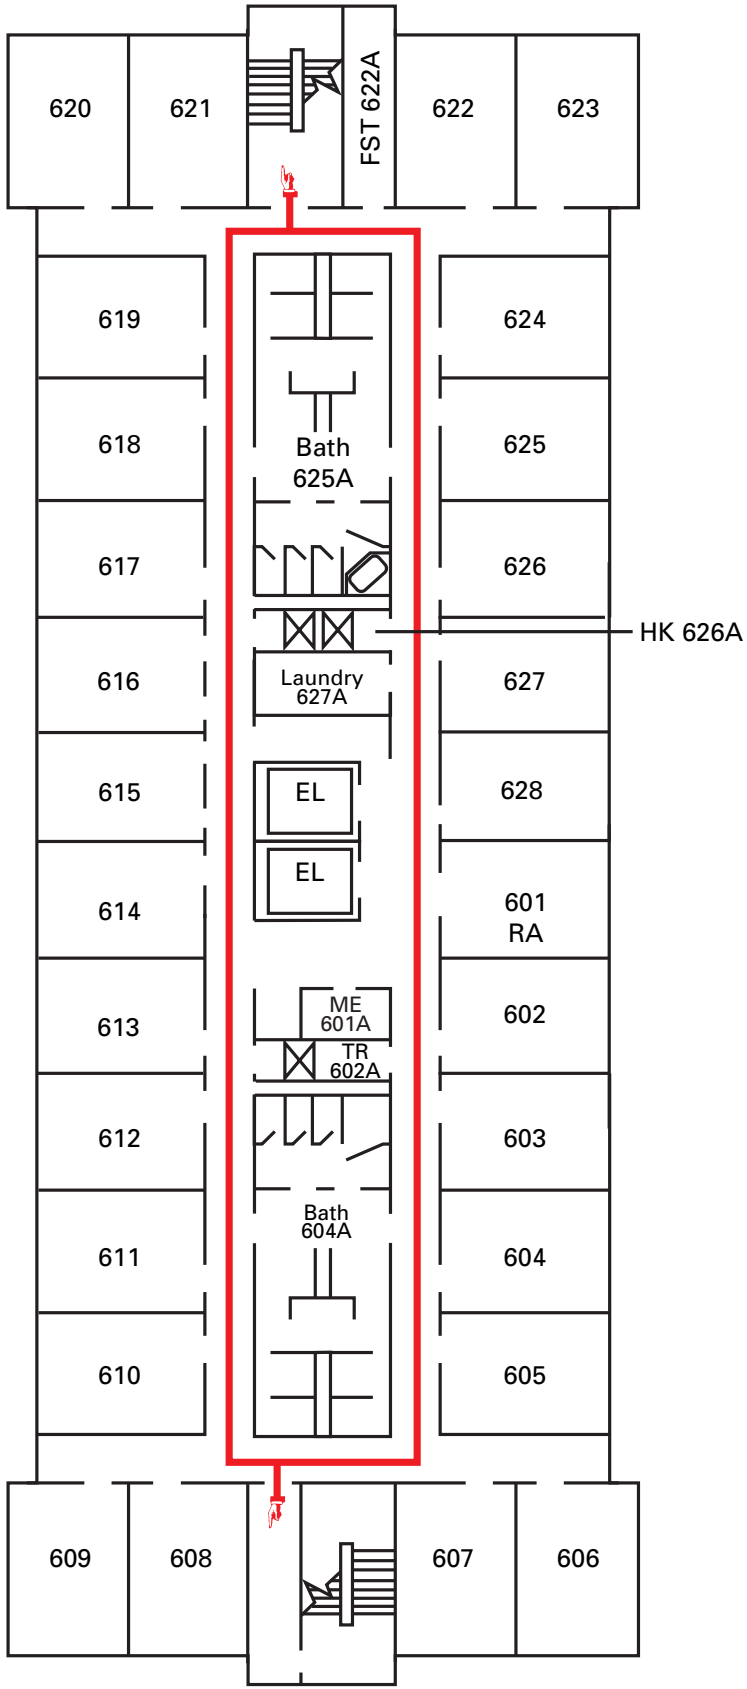

— W —

— S —

— N —  
Front

— E —

- EL - Elevator
- HK - Housekeeping
- FST - Facilities Storage
- ME - Mechanical Room
- RA - Resident Advisor
- - EMERGENCY

TYLER HALL  
6th Floor