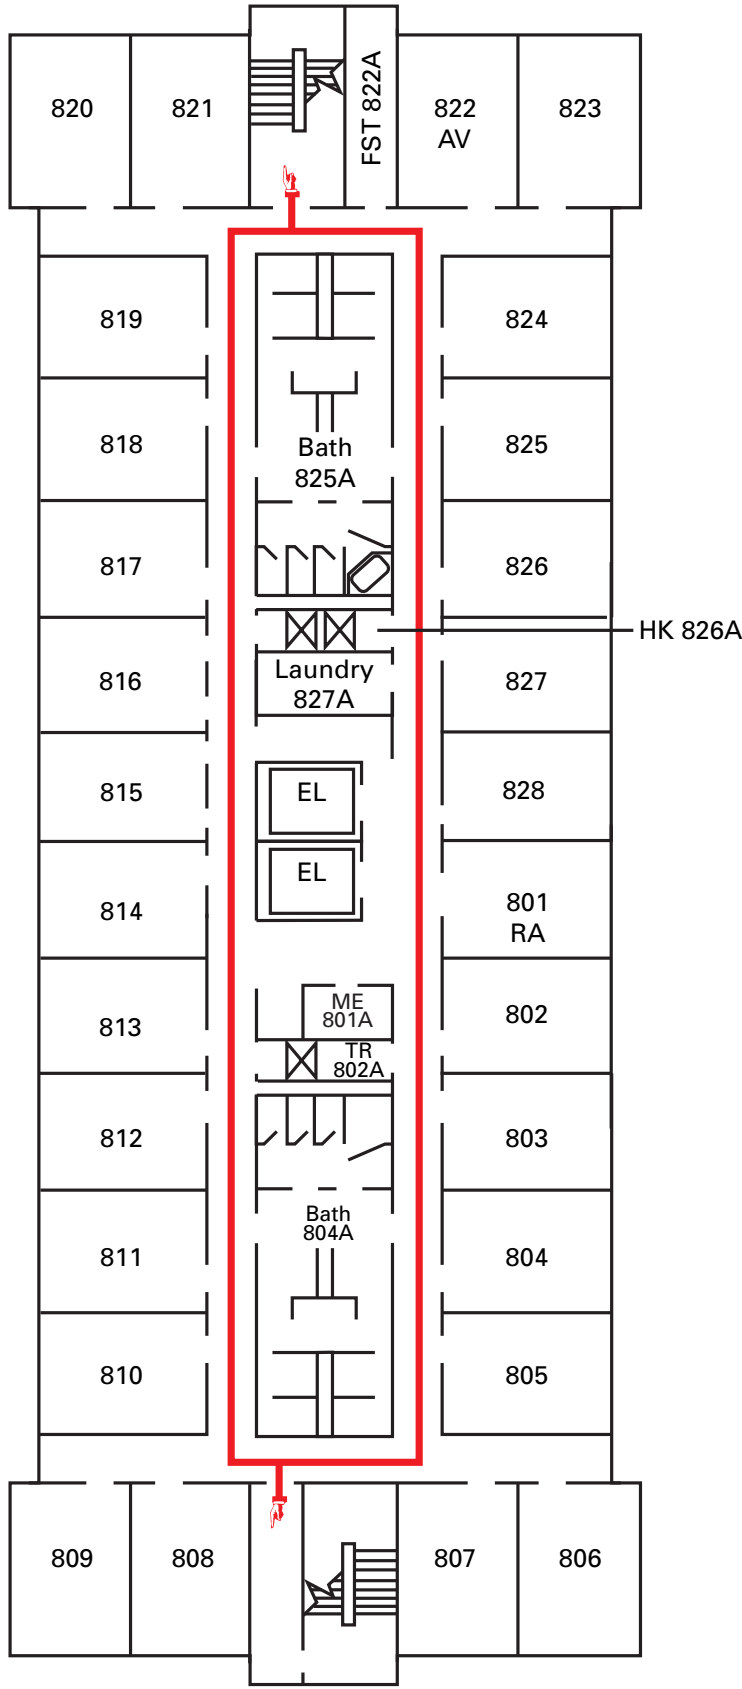

— W —

— S —

— N —
Front

— E —

- AV - Audio/ Visual
- EL - Elevator
- HK - Housekeeping
- FST - Facilities Storage
- ME - Mechanical Room
- RA - Resident Advisor
- - EMERGENCY

TYLER HALL
8th Floor