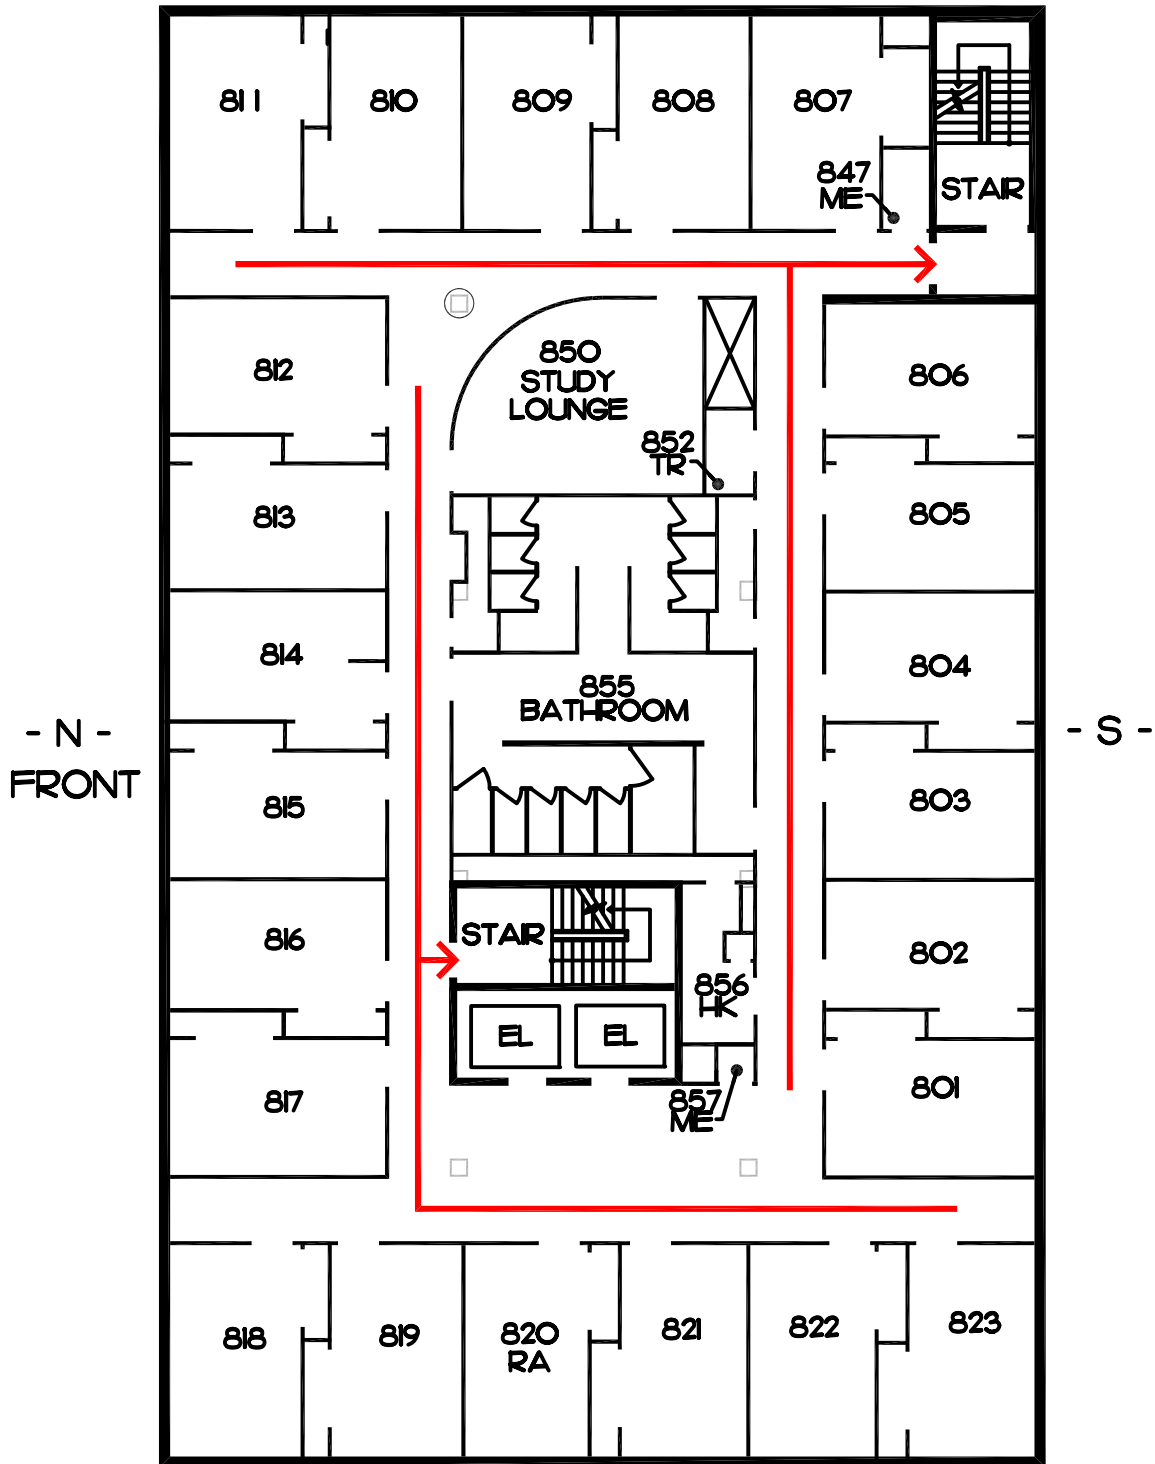

- E -

- HK - HOUSEKEEPING
- ME - MECHANICAL / ELECTRICAL
- RA - RESIDENT ADVISOR
- TR - TRASH ROOM
- - EMERGENCY

- W -  
WHITE HALL  
8TH FLOOR