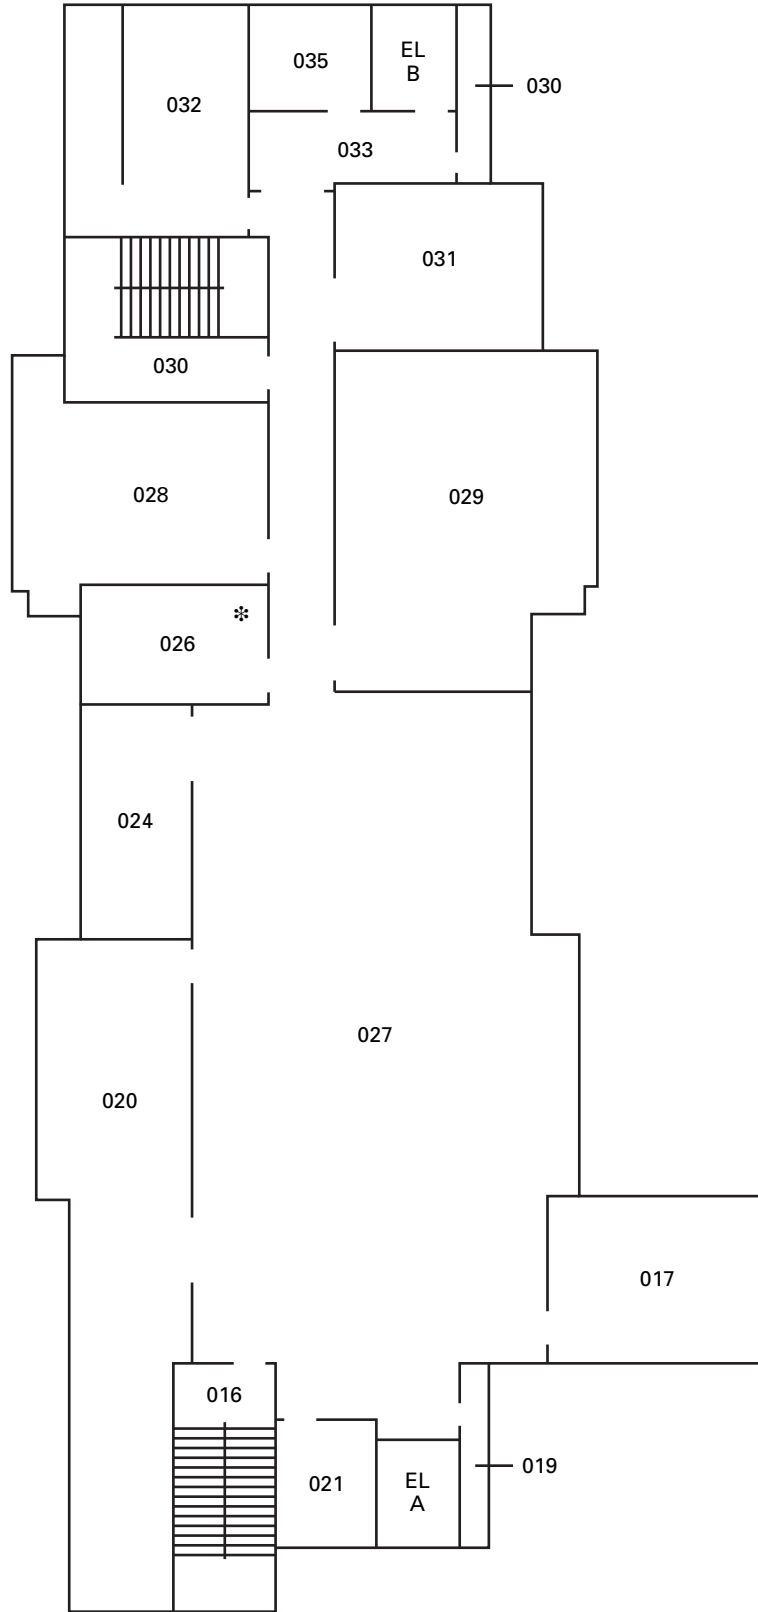

— S —

— E —
Front

— W —

— N —

COLLEGE HILL SUITES Basement

- AV - Audio/ Visual
- HK - Housekeeping
- PO - Post Office Boxes
- RA - Resident Advisor
- SE - Service Entry
- FST - Facility Storage
- TR - Trash Room
- - EMERGENCY EXITS